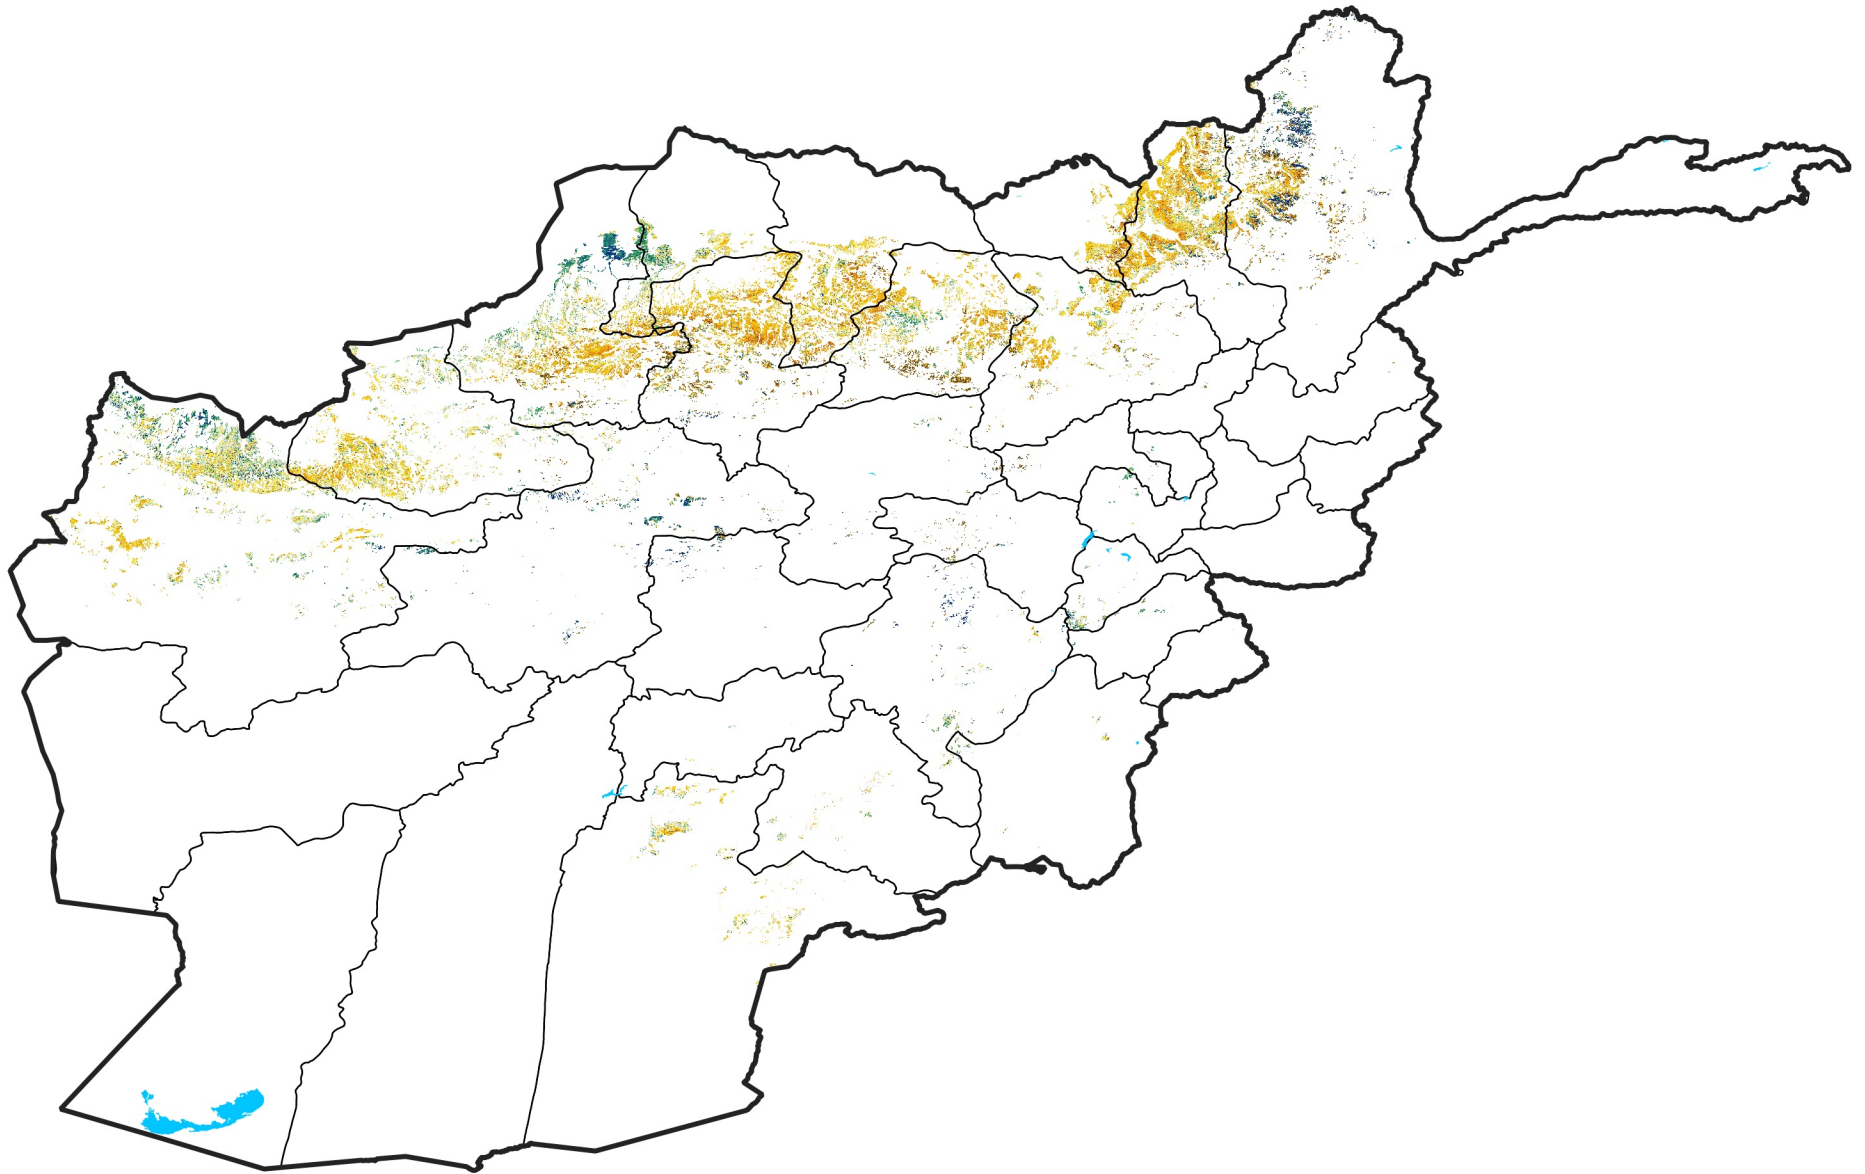

Afghanistan Rainfed Agricultural Areas

Percent of Mean NDVI

2014 / Mean (2012 - 2021)

Period 01 / Dec 26, 2013 - Jan 05, 2014

Percent of Normal