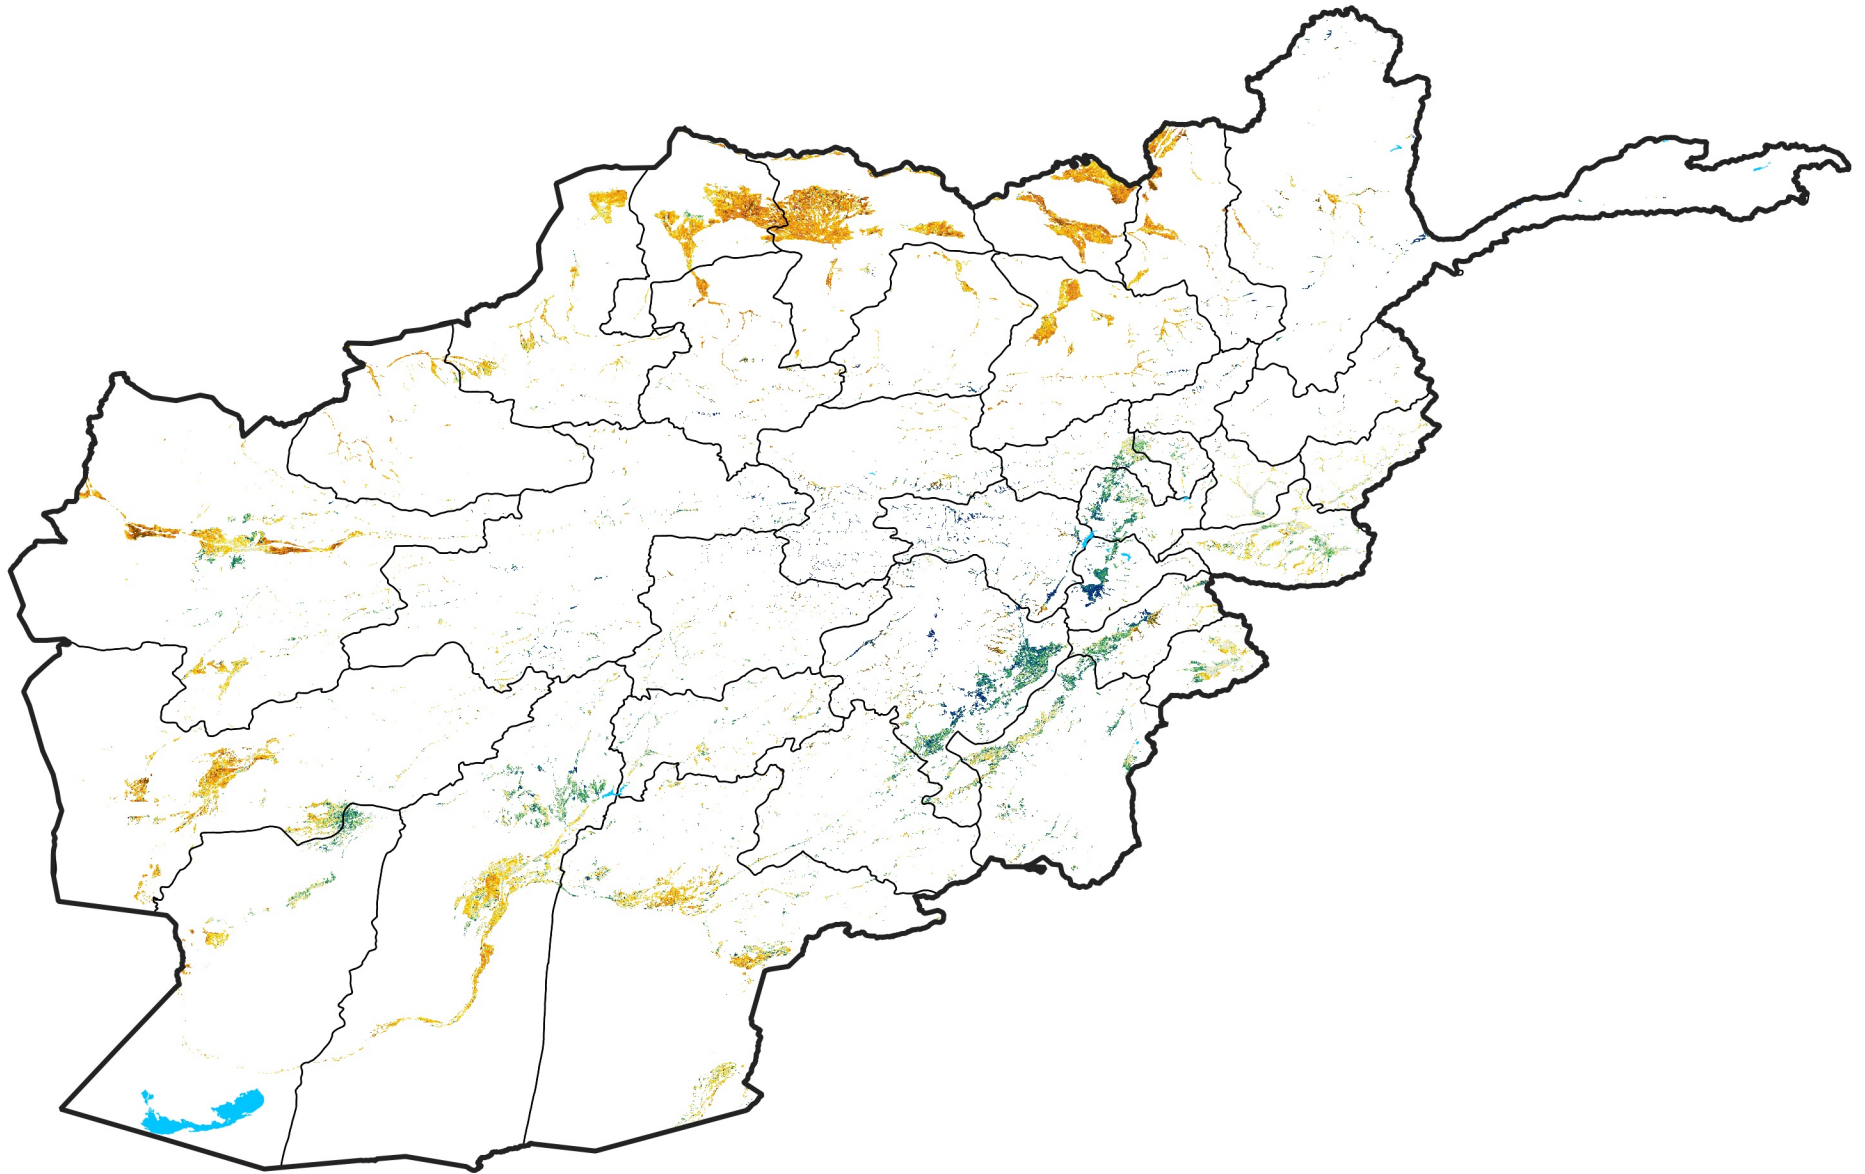

Afghanistan Irrigated Agricultural Areas

Percent of Mean NDVI

2014 / Mean (2012 - 2021)

Period 11 / Feb 16 - 25, 2014

Percent of Normal