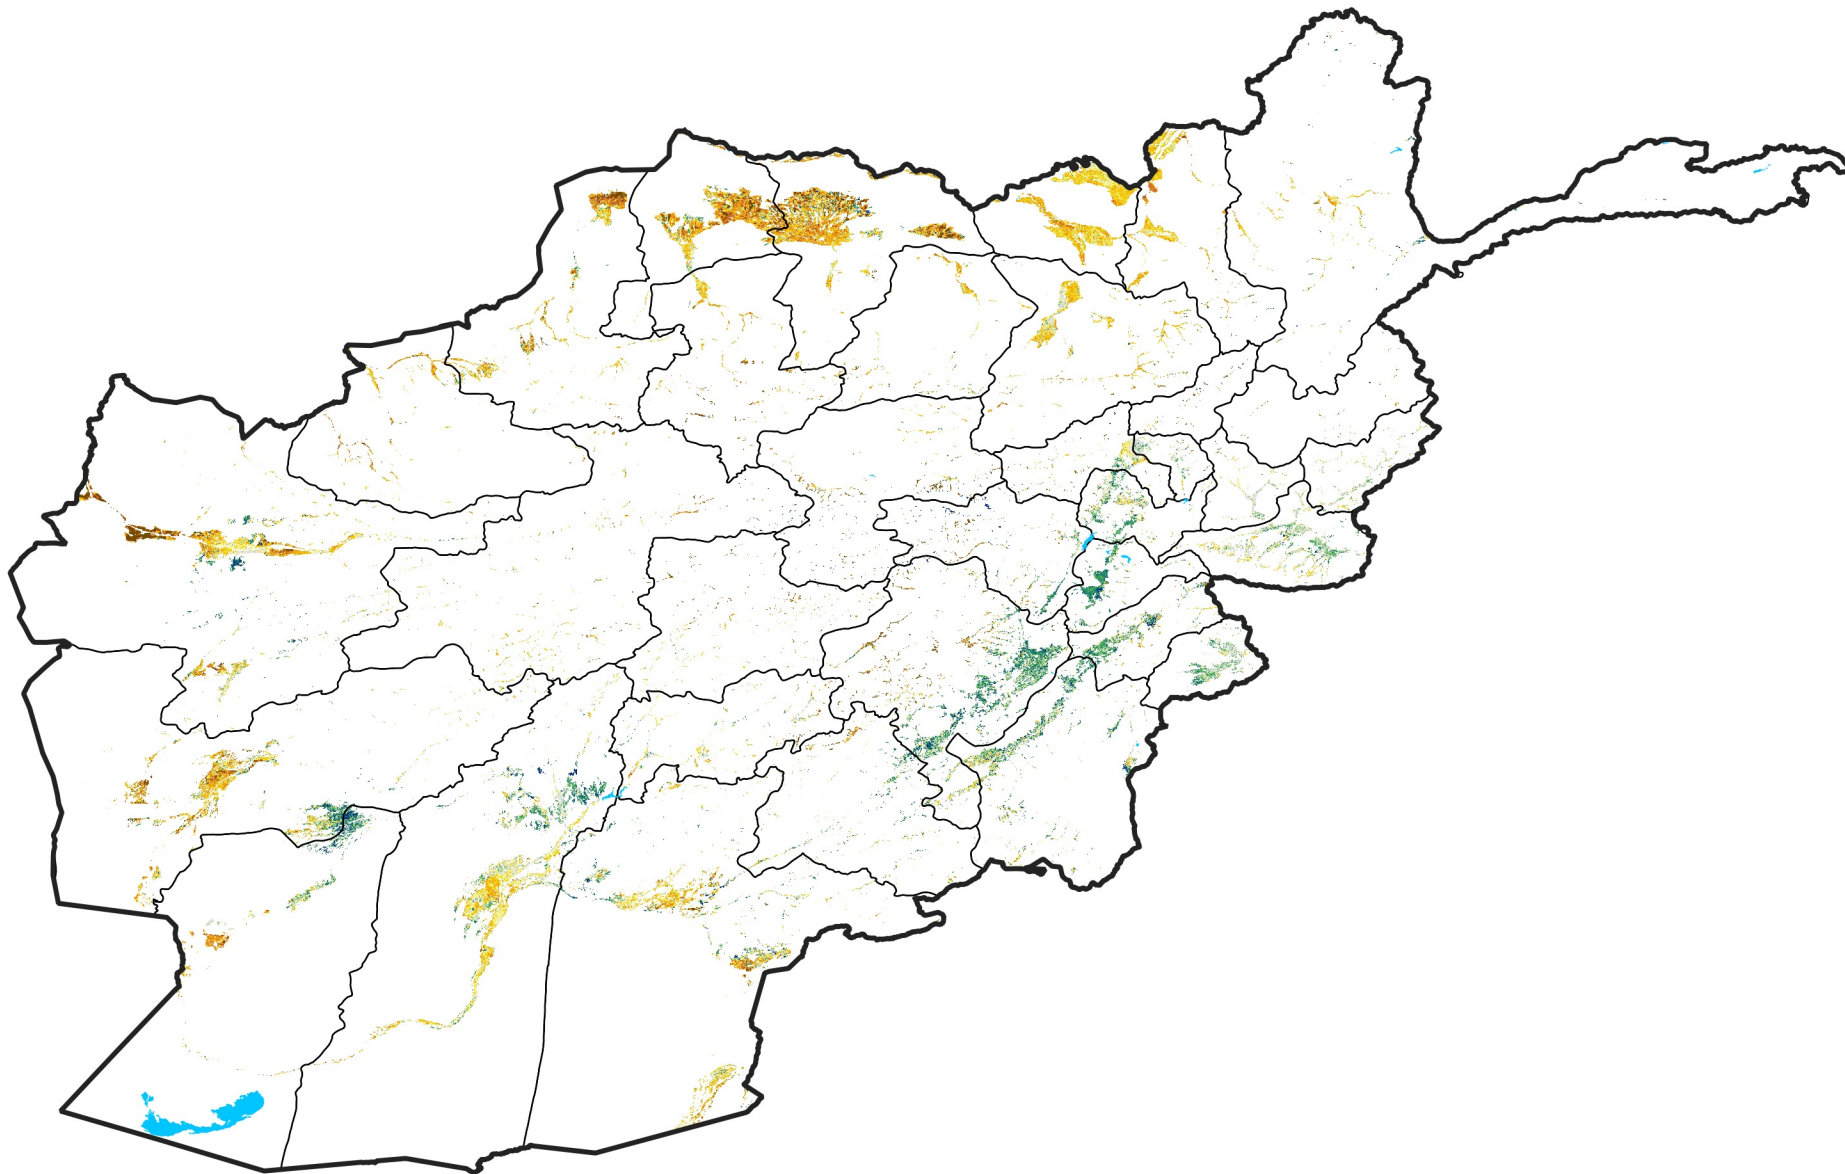

Afghanistan Irrigated Agricultural Areas

Percent of Mean NDVI

2014 / Mean (2012 - 2021)

Period 17 / Mar 16 - 25, 2014

Percent of Normal