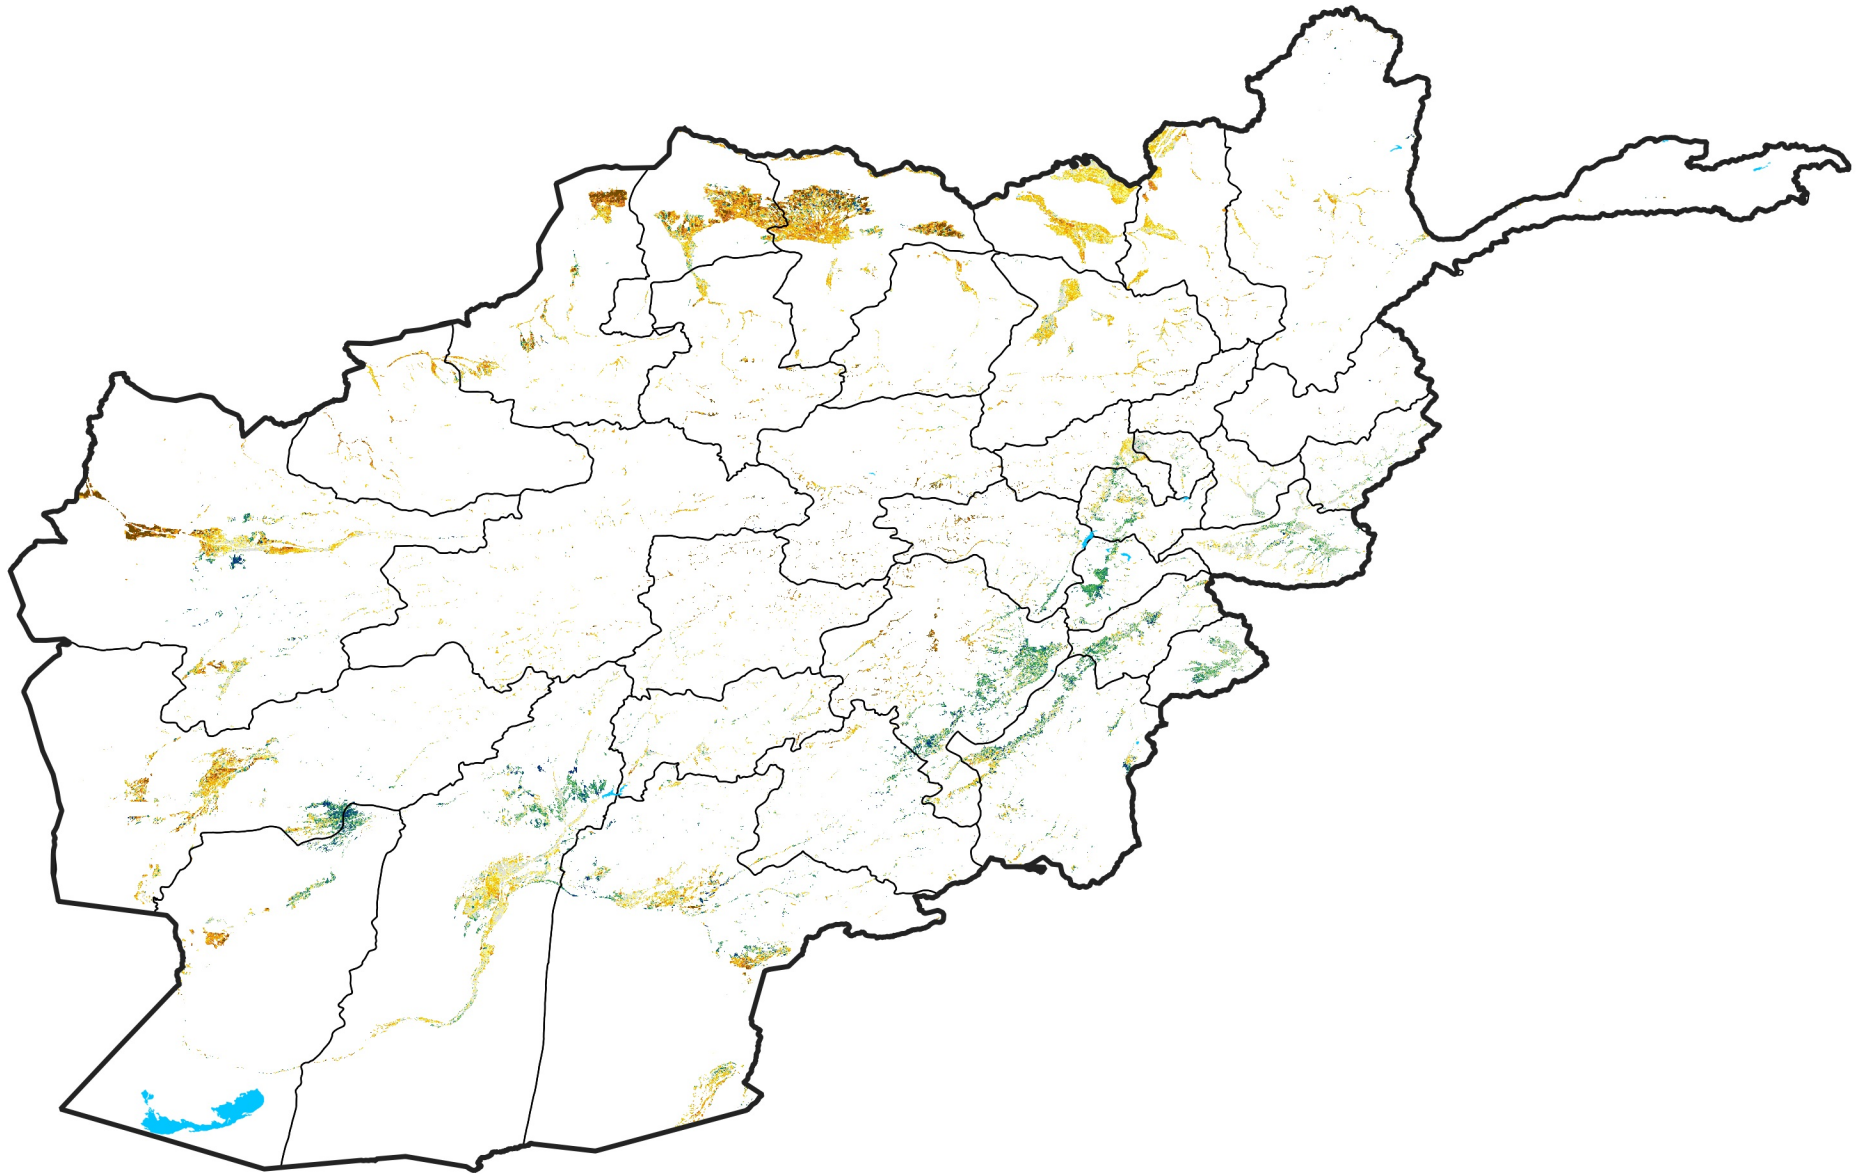

Afghanistan Irrigated Agricultural Areas

Percent of Mean NDVI

2014 / Mean (2012 - 2021)

Period 19 / Mar 26 - Apr 05, 2014

Percent of Normal