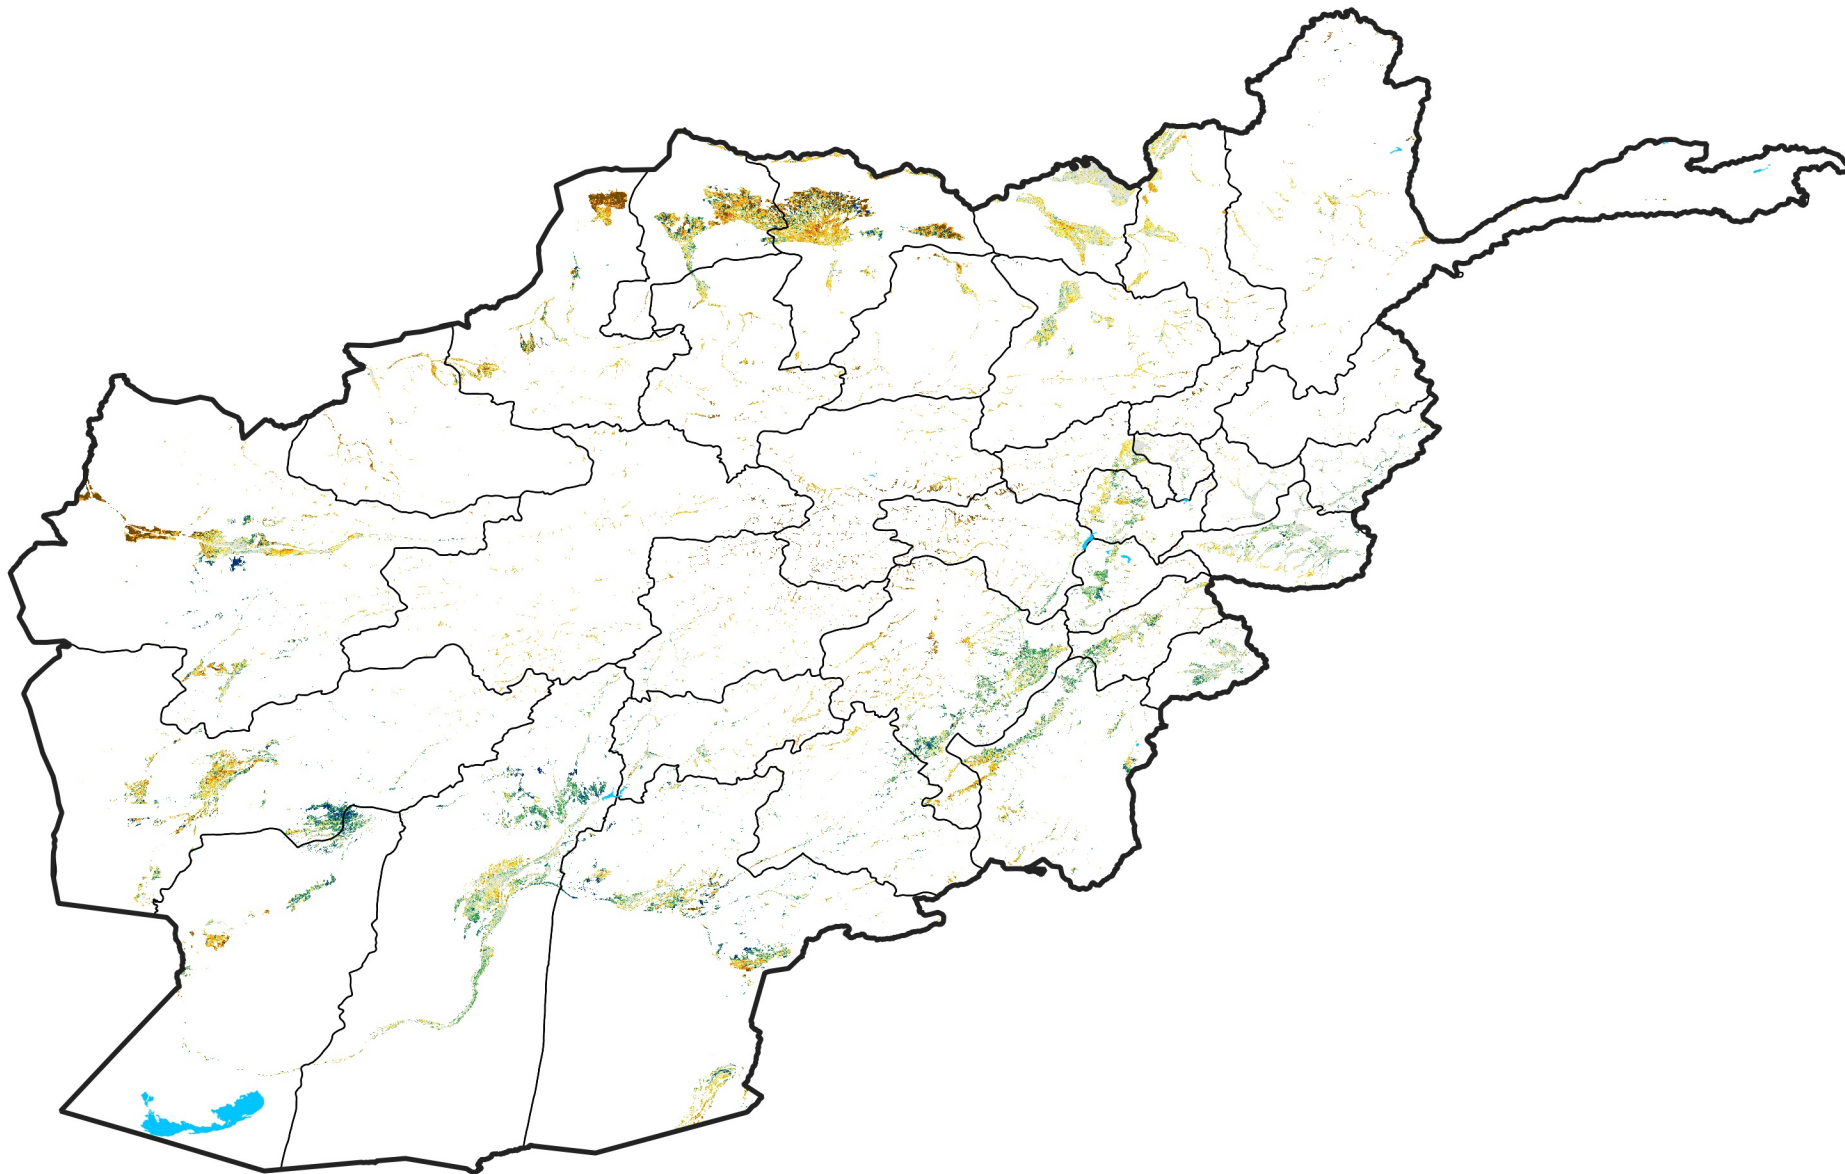

Afghanistan Irrigated Agricultural Areas

Percent of Mean NDVI

2014 / Mean (2012 - 2021)

Period 22 / Apr 11 - 20, 2014

Percent of Normal