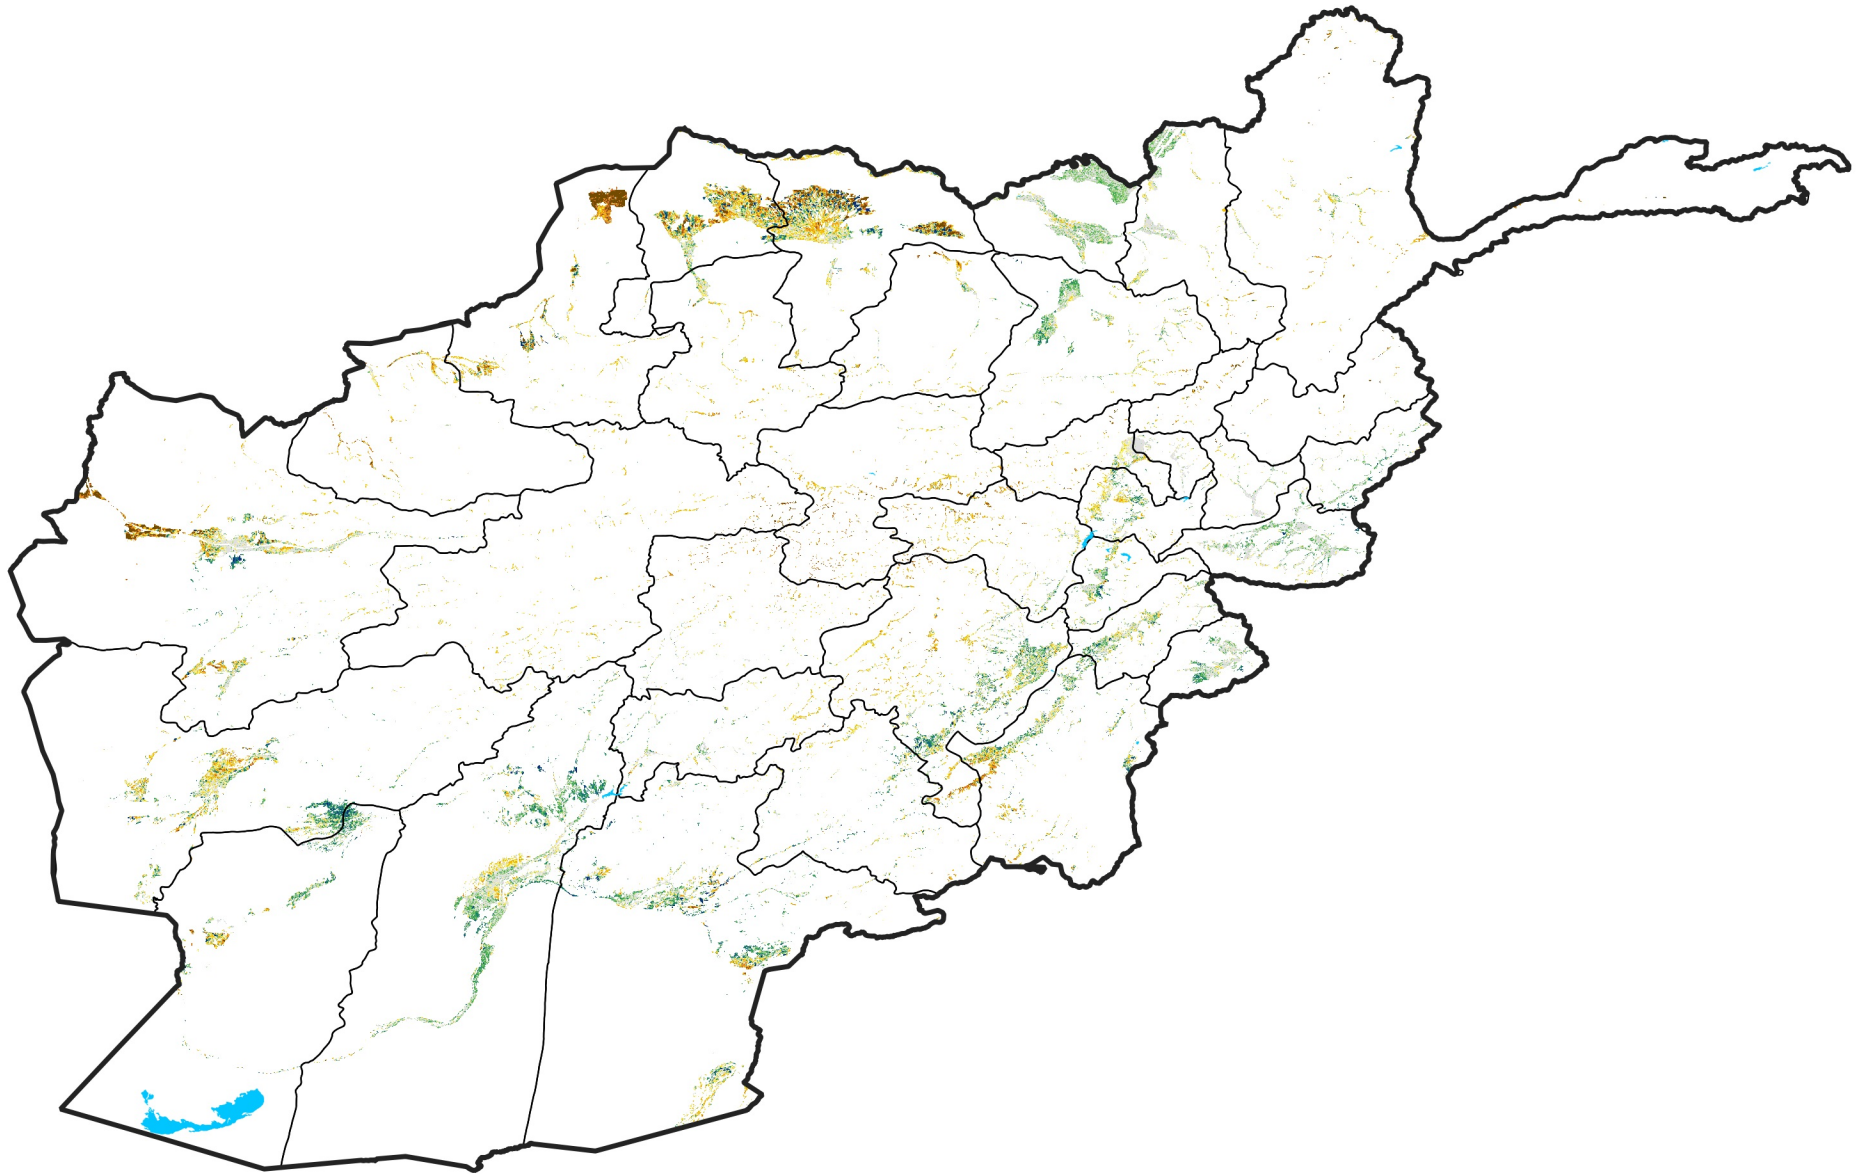

Afghanistan Irrigated Agricultural Areas

Percent of Mean NDVI

2014 / Mean (2012 - 2021)

Period 25 / Apr 26 - May 05, 2014

Percent of Normal