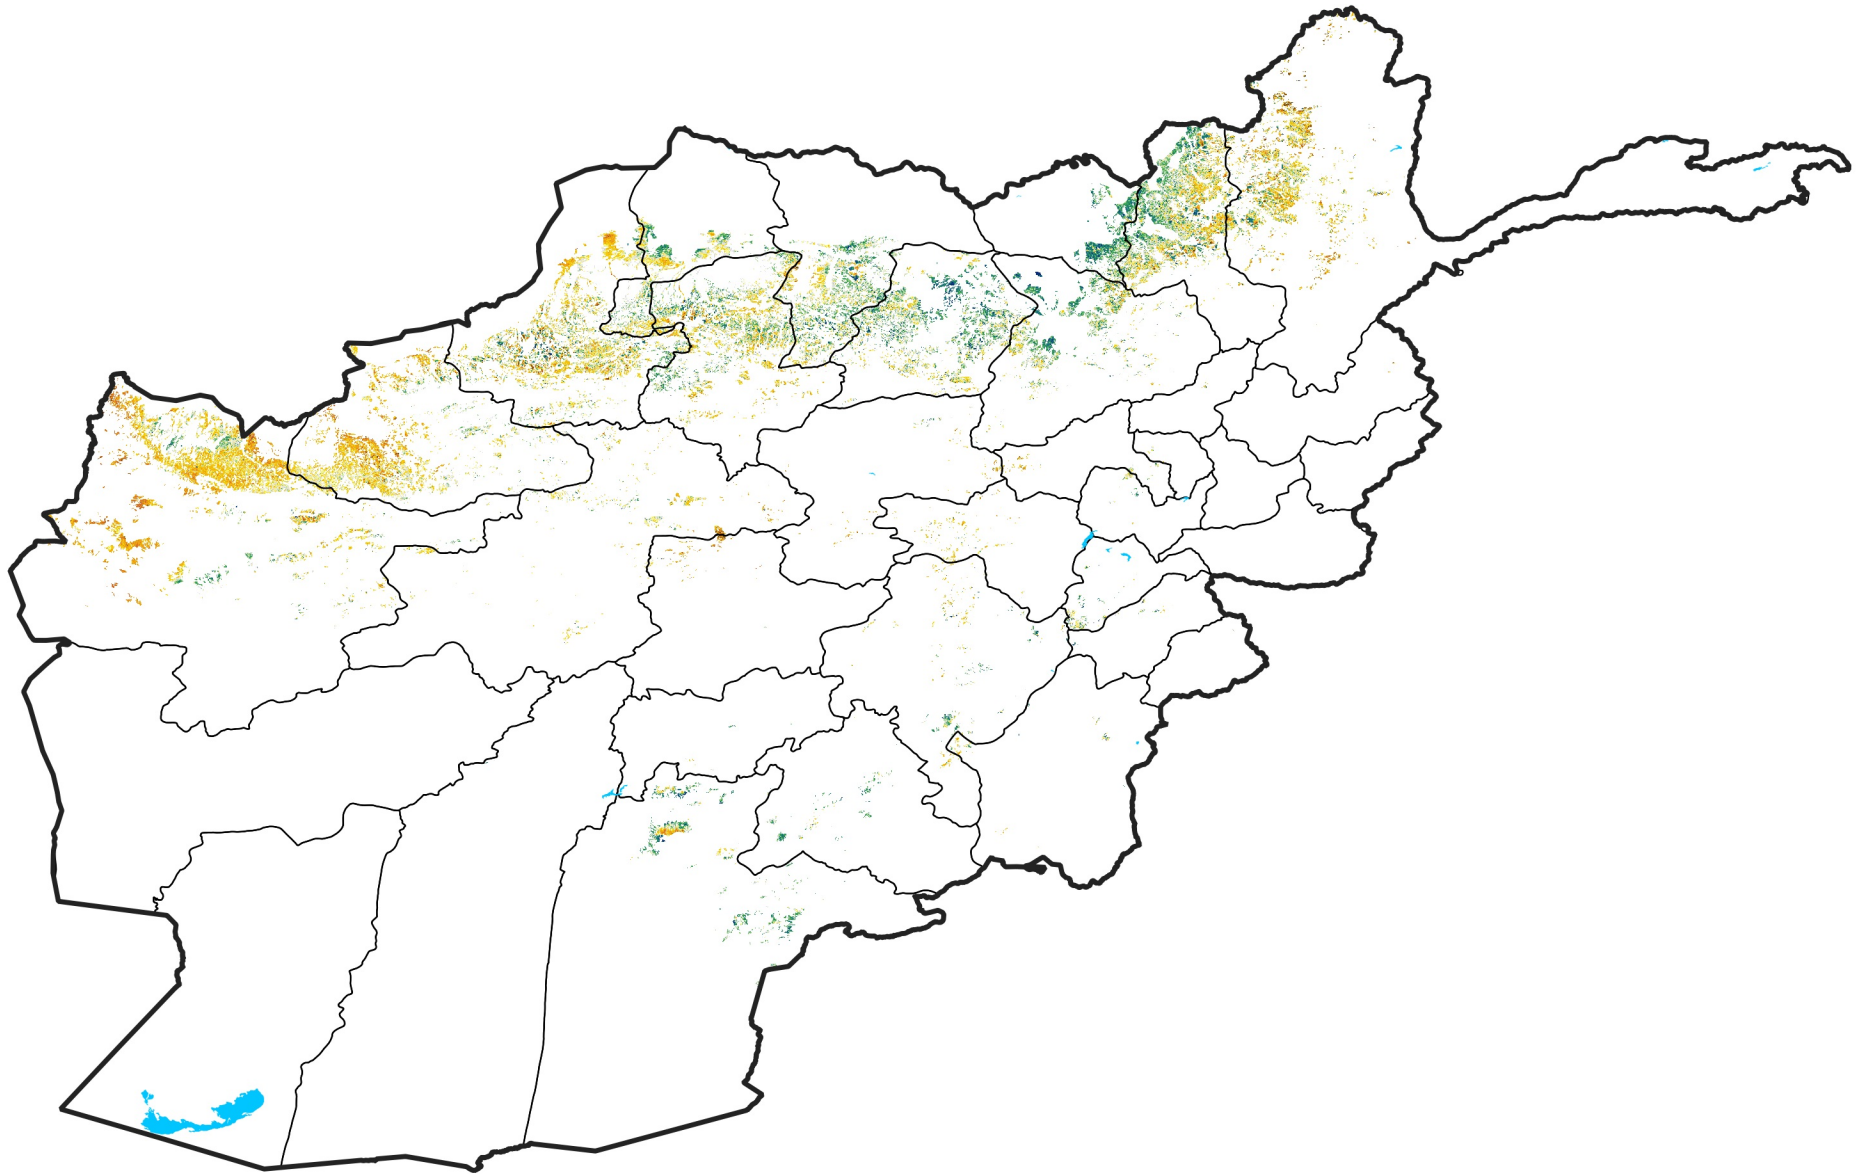

Afghanistan Rainfed Agricultural Areas

Percent of Mean NDVI

2014 / Mean (2012 - 2021)

Period 28 / May 11 - 20, 2014

Percent of Normal