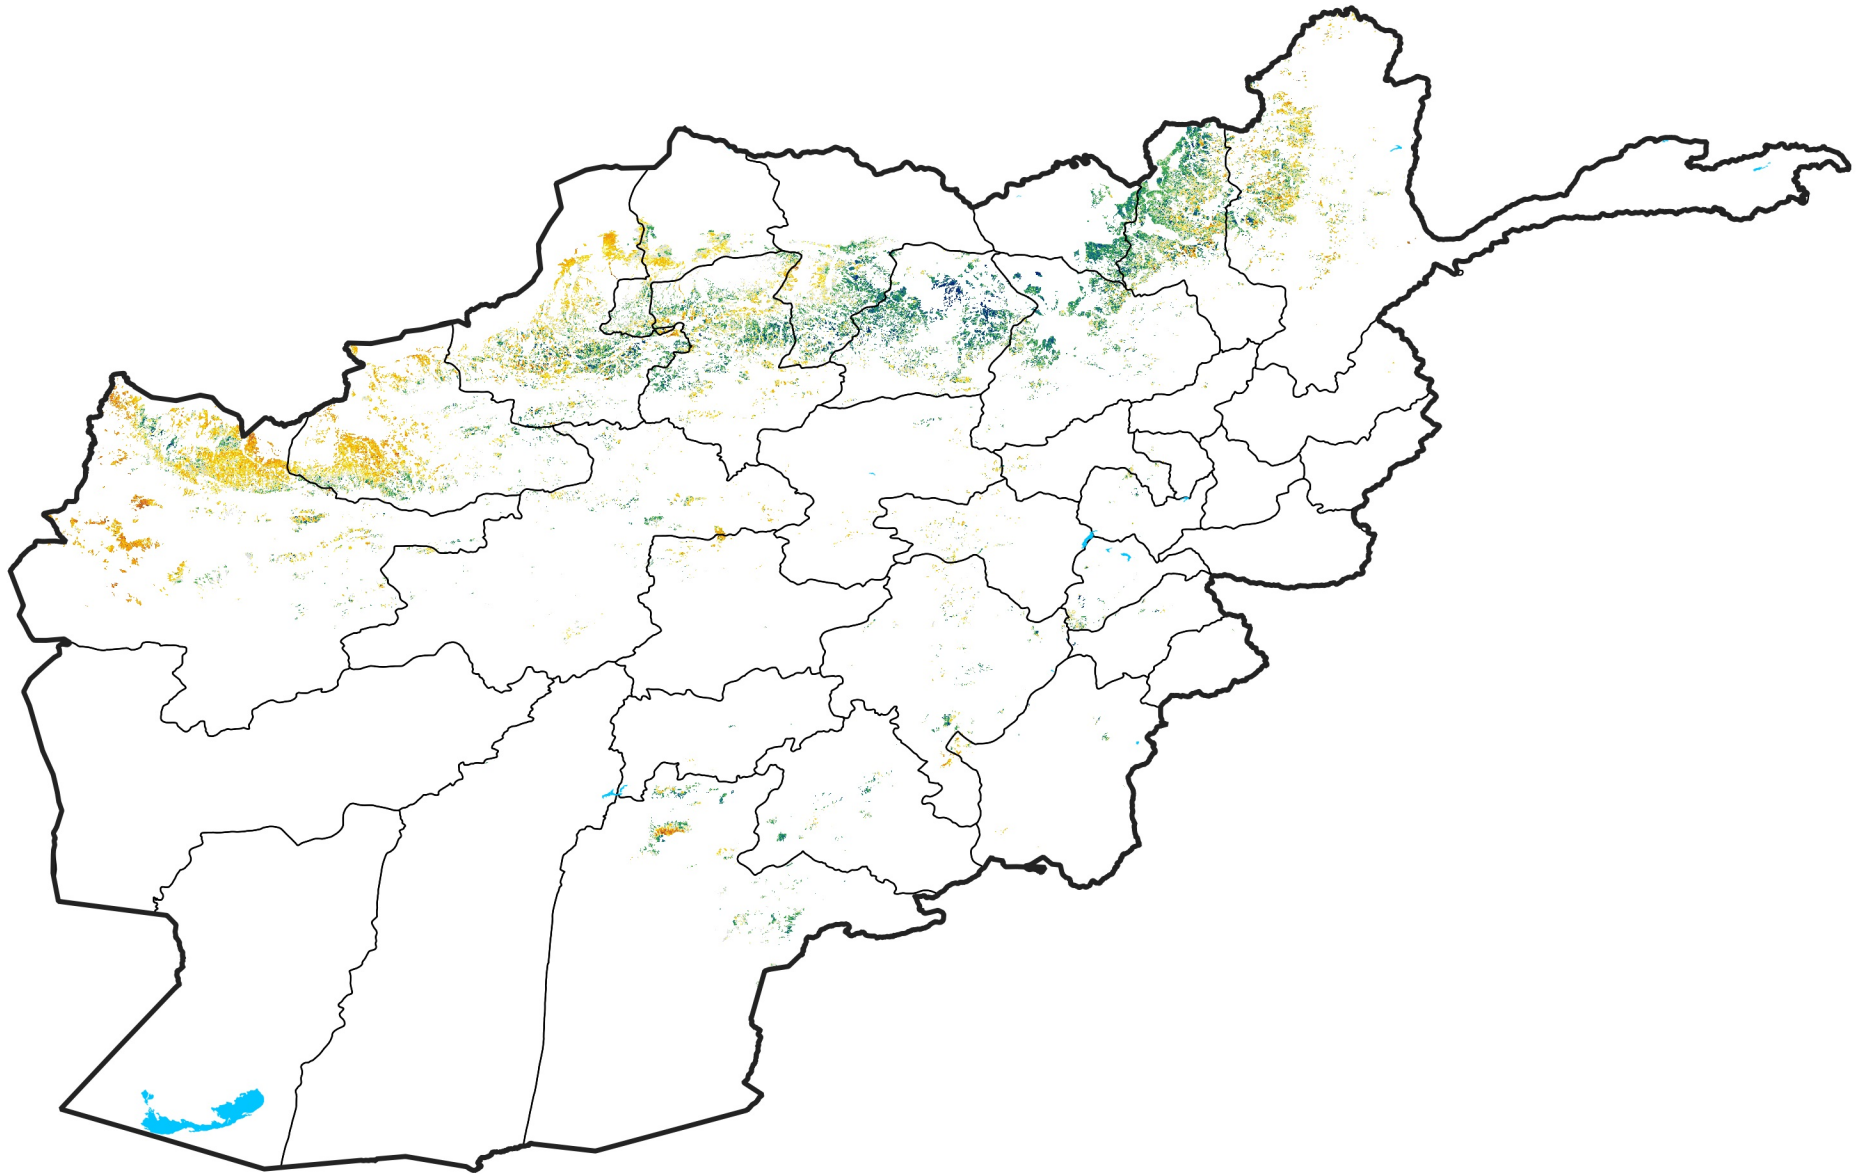

Afghanistan Rainfed Agricultural Areas

Percent of Mean NDVI

2014 / Mean (2012 - 2021)

Period 31 / May 26 - Jun 05, 2014

Percent of Normal