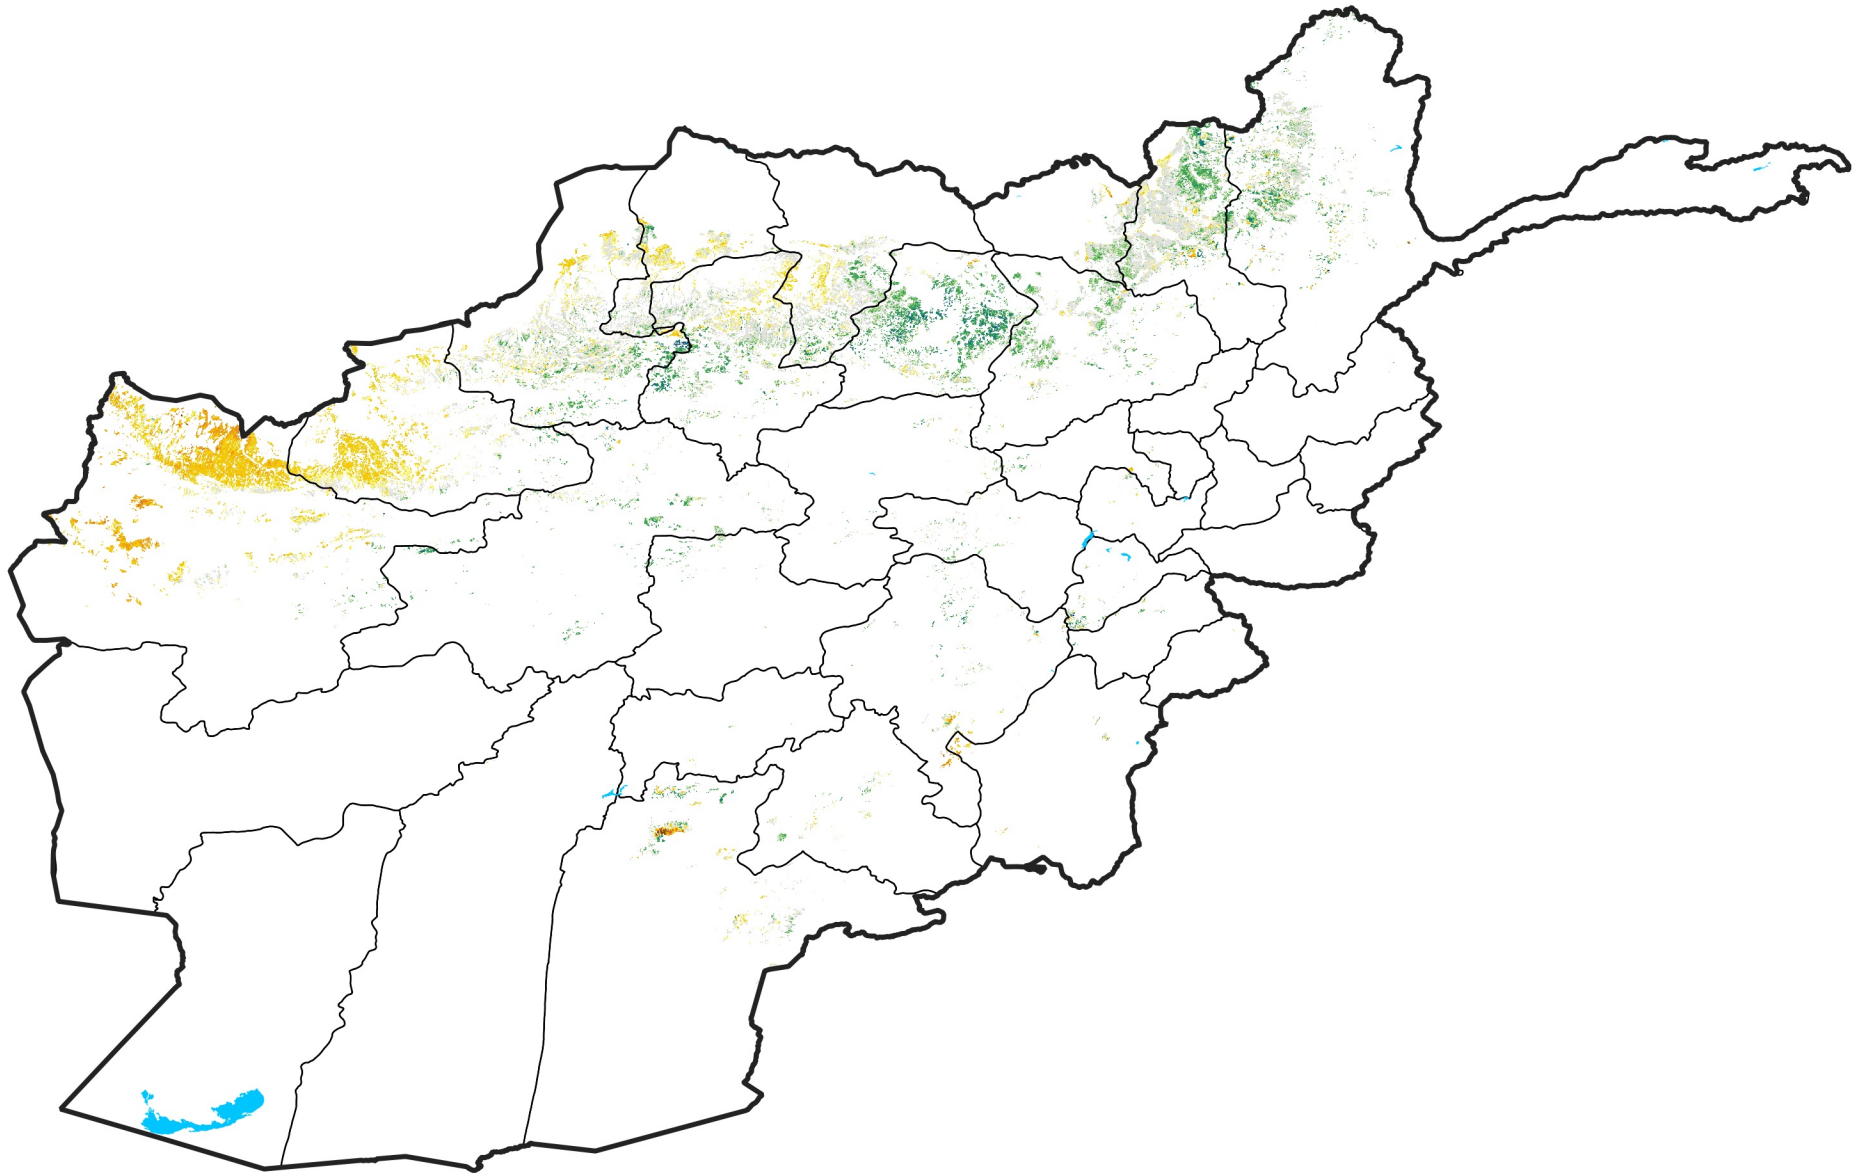

Afghanistan Rainfed Agricultural Areas

Percent of Mean NDVI

2014 / Mean (2012 - 2021)

Period 40 / Jul 11 - 20, 2014

Percent of Normal