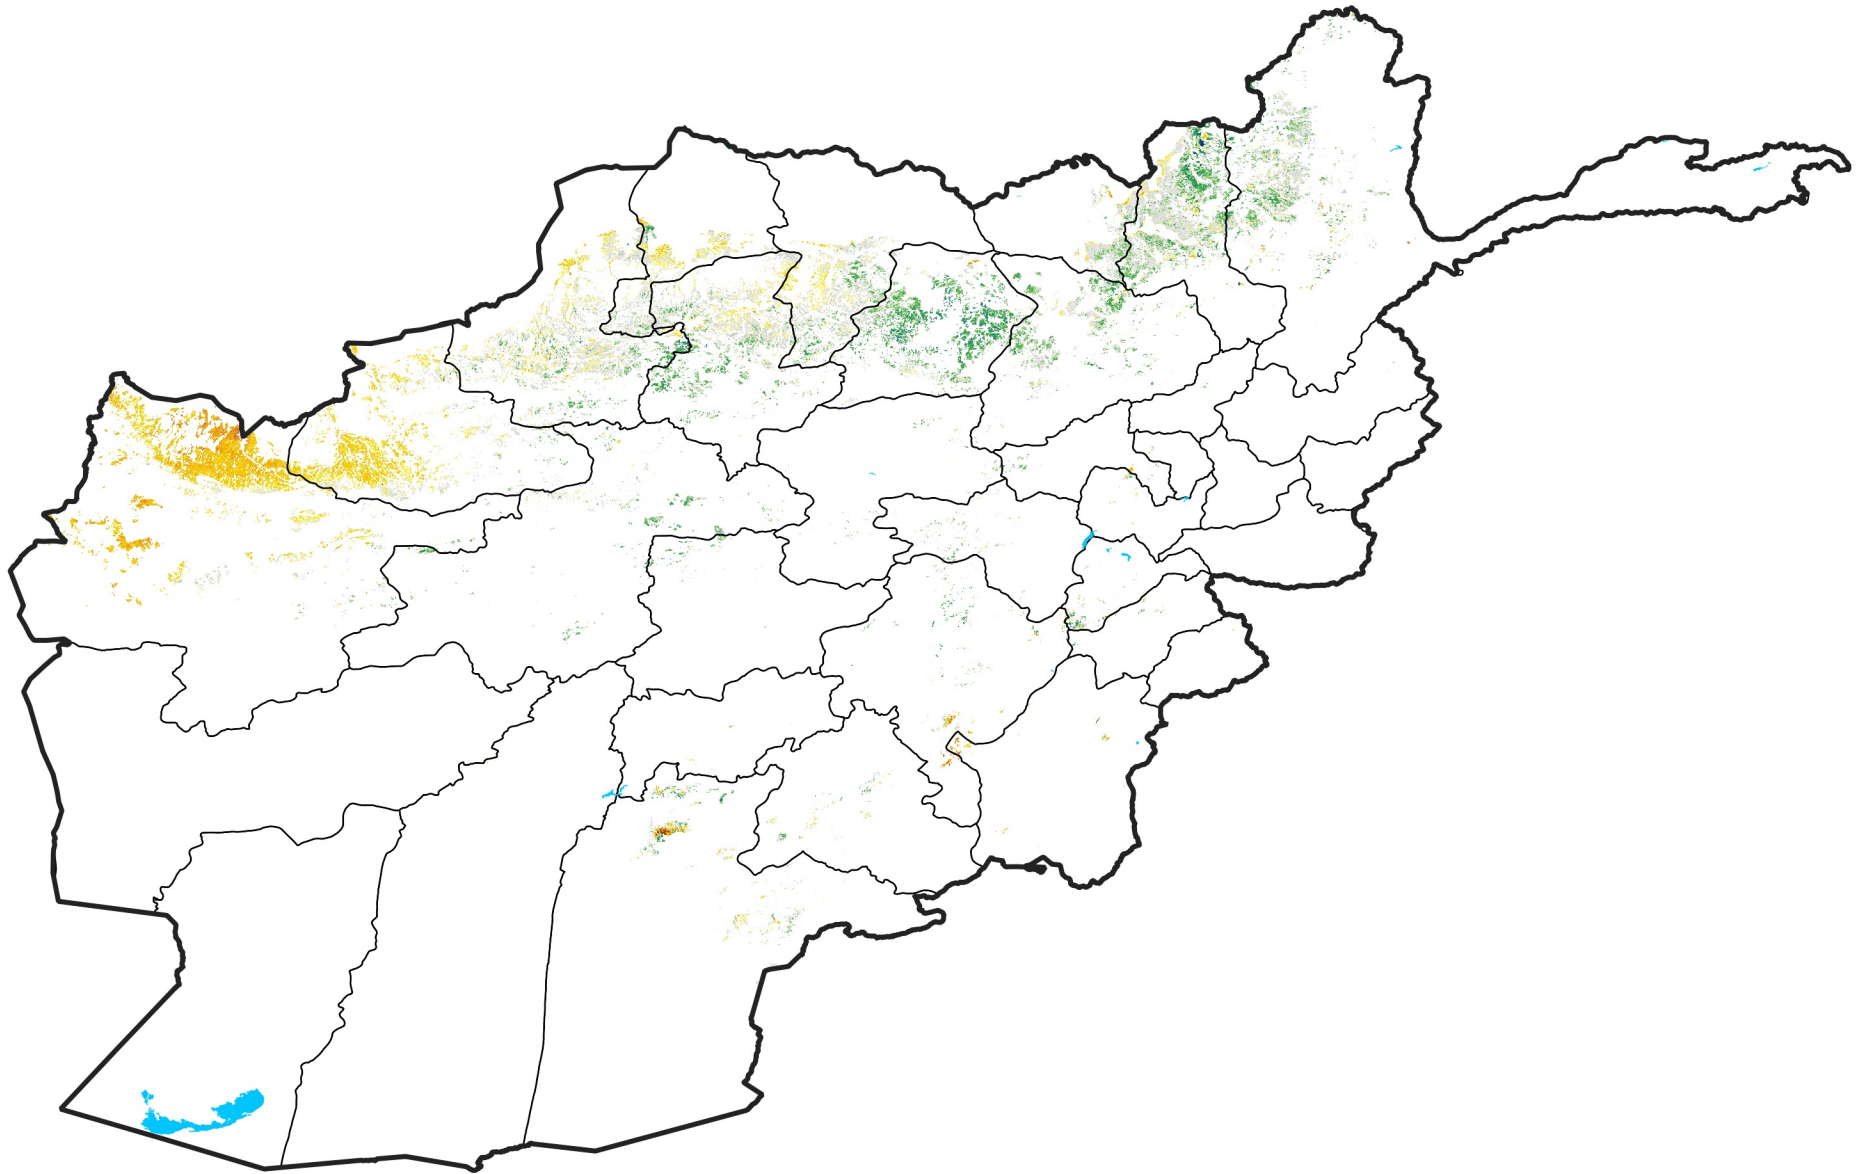

Afghanistan Rainfed Agricultural Areas

Percent of Mean NDVI

2014 / Mean (2012 - 2021)

Period 44 / Aug 01 - 10, 2014

Percent of Normal