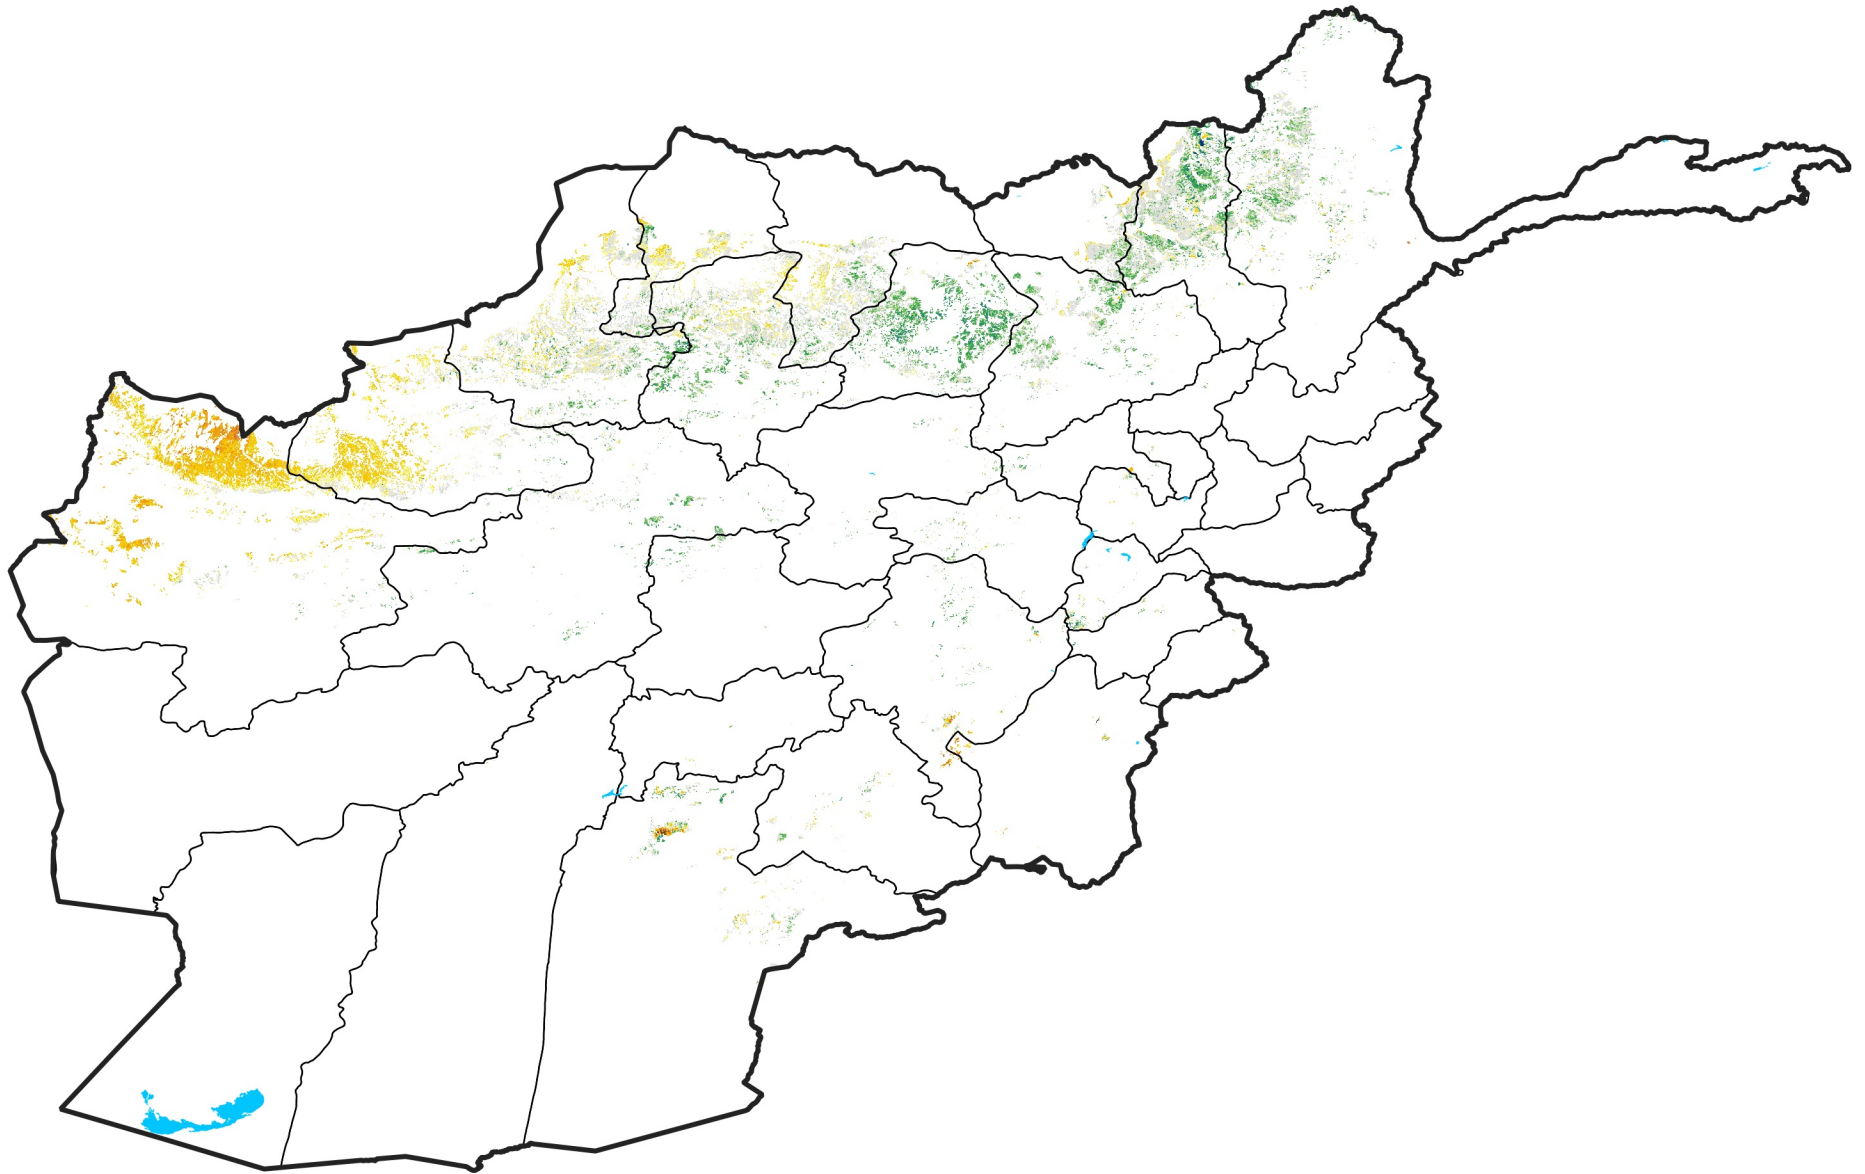

Afghanistan Rainfed Agricultural Areas

Percent of Mean NDVI

2014 / Mean (2012 - 2021)

Period 45 / Aug 06 - 15, 2014

Percent of Normal