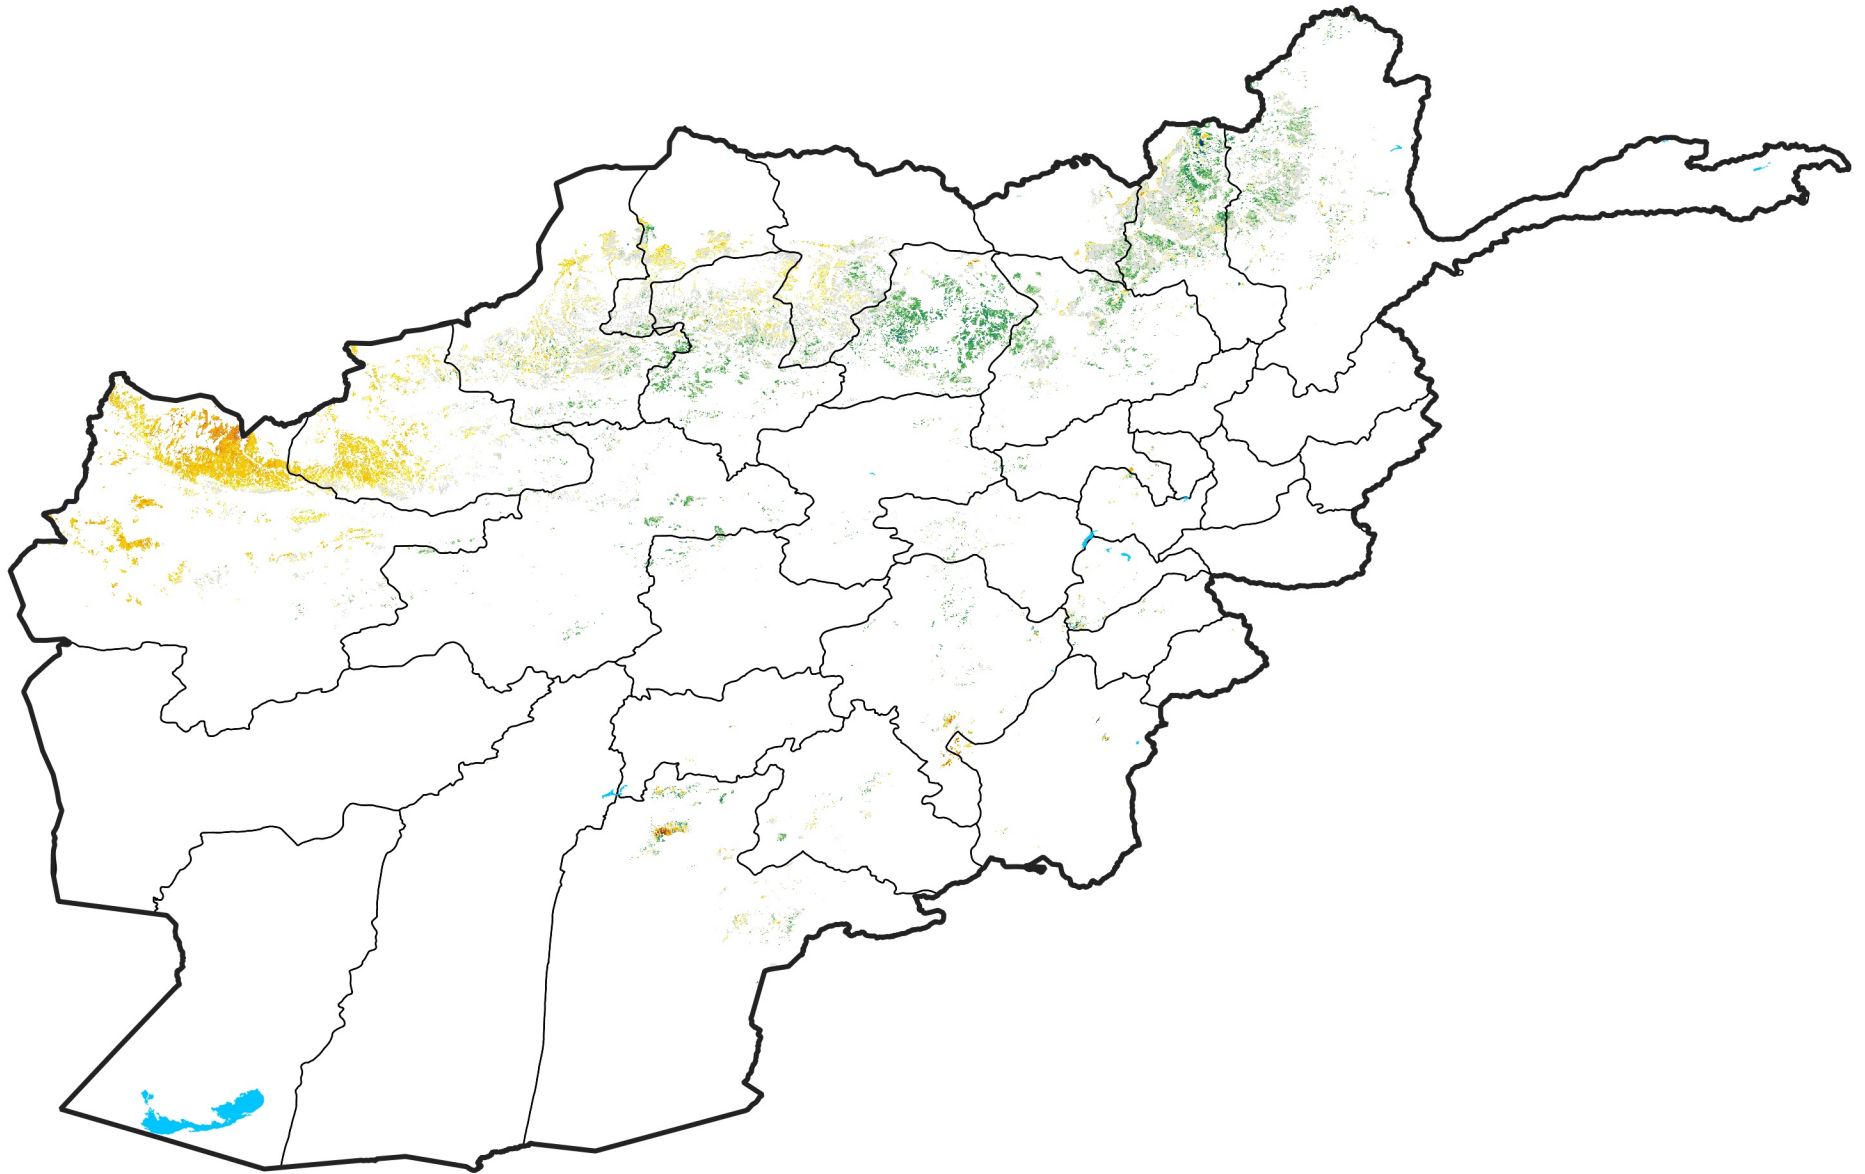

# Afghanistan Rainfed Agricultural Areas

## Percent of Mean NDVI

2014 / Mean (2012 - 2021)

Period 47 / Aug 16 - 25, 2014

### Percent of Normal