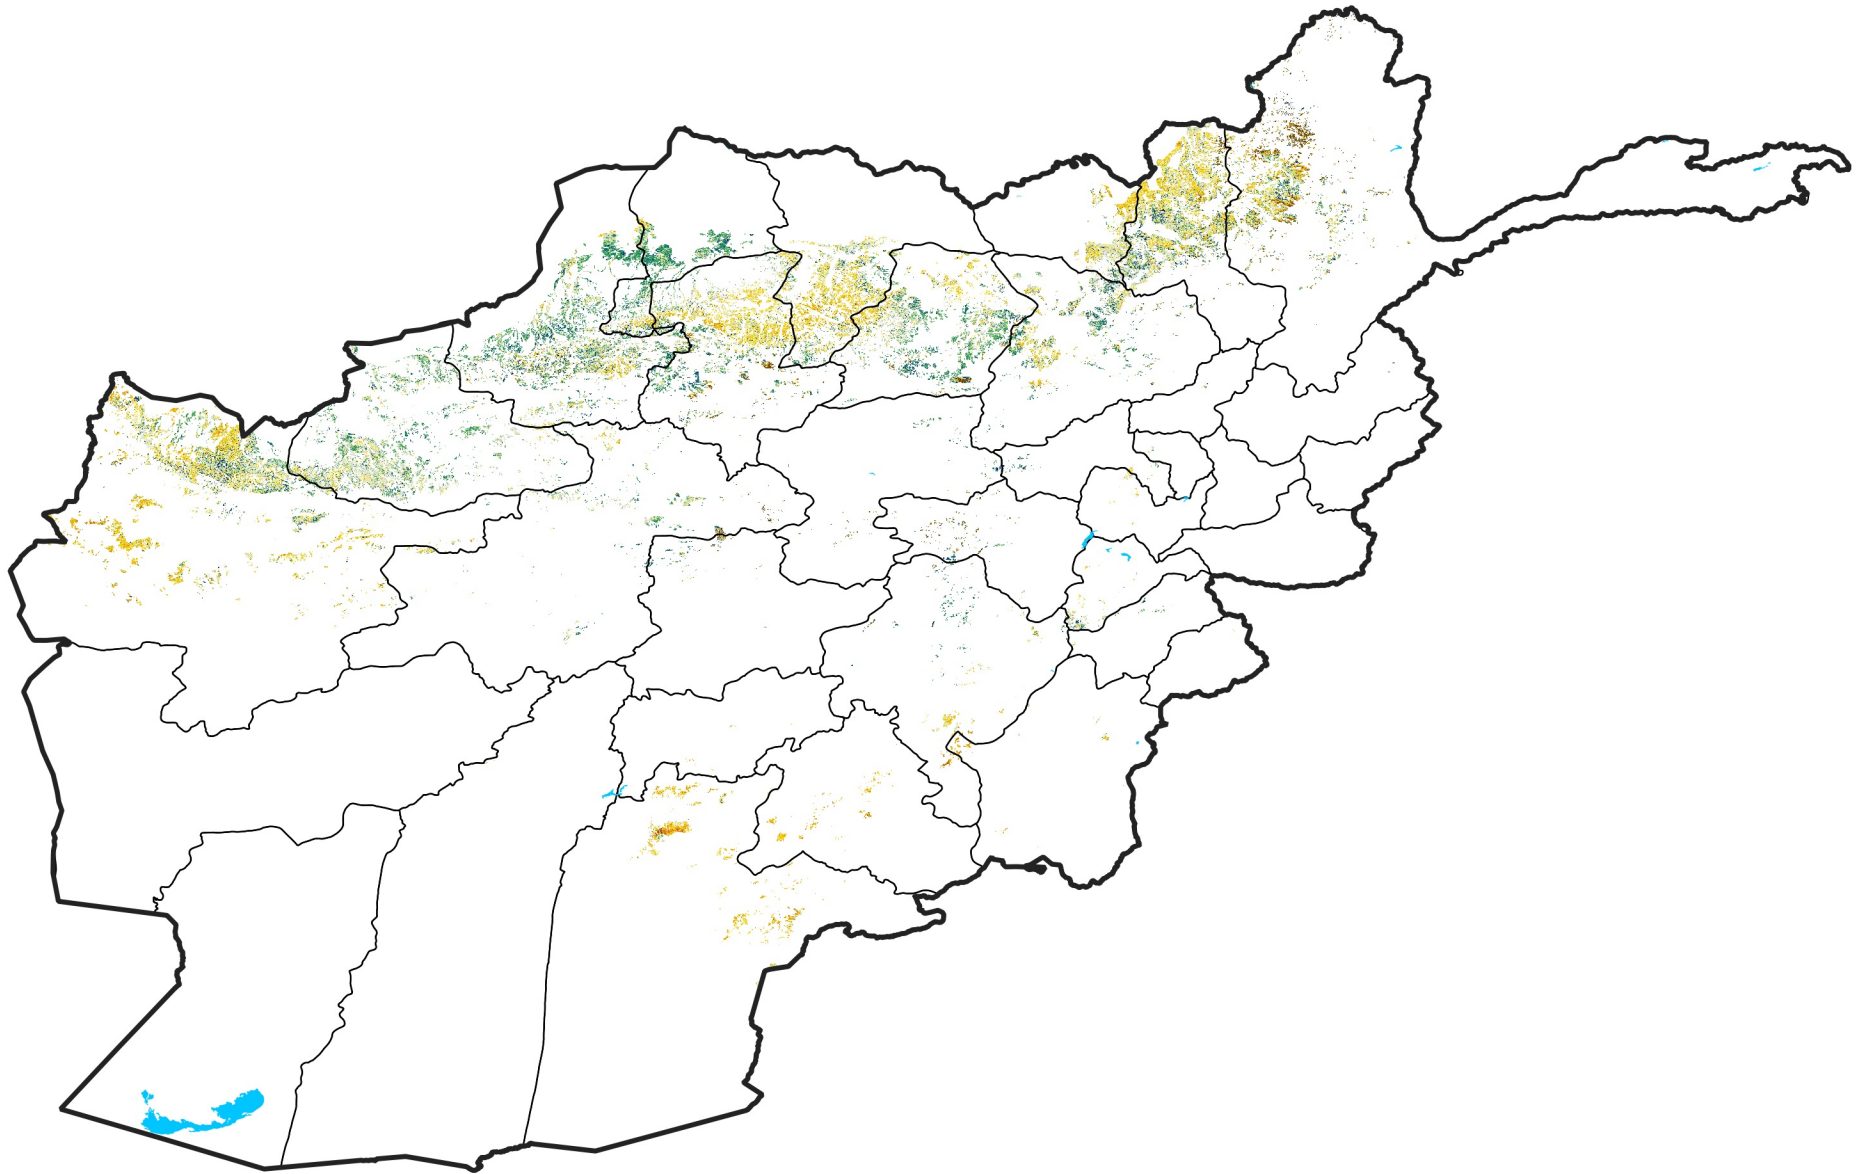

Afghanistan Rainfed Agricultural Areas

Percent of Mean NDVI

2014 / Mean (2012 - 2021)

Period 68 / Dec 01 - 10, 2014

Percent of Normal