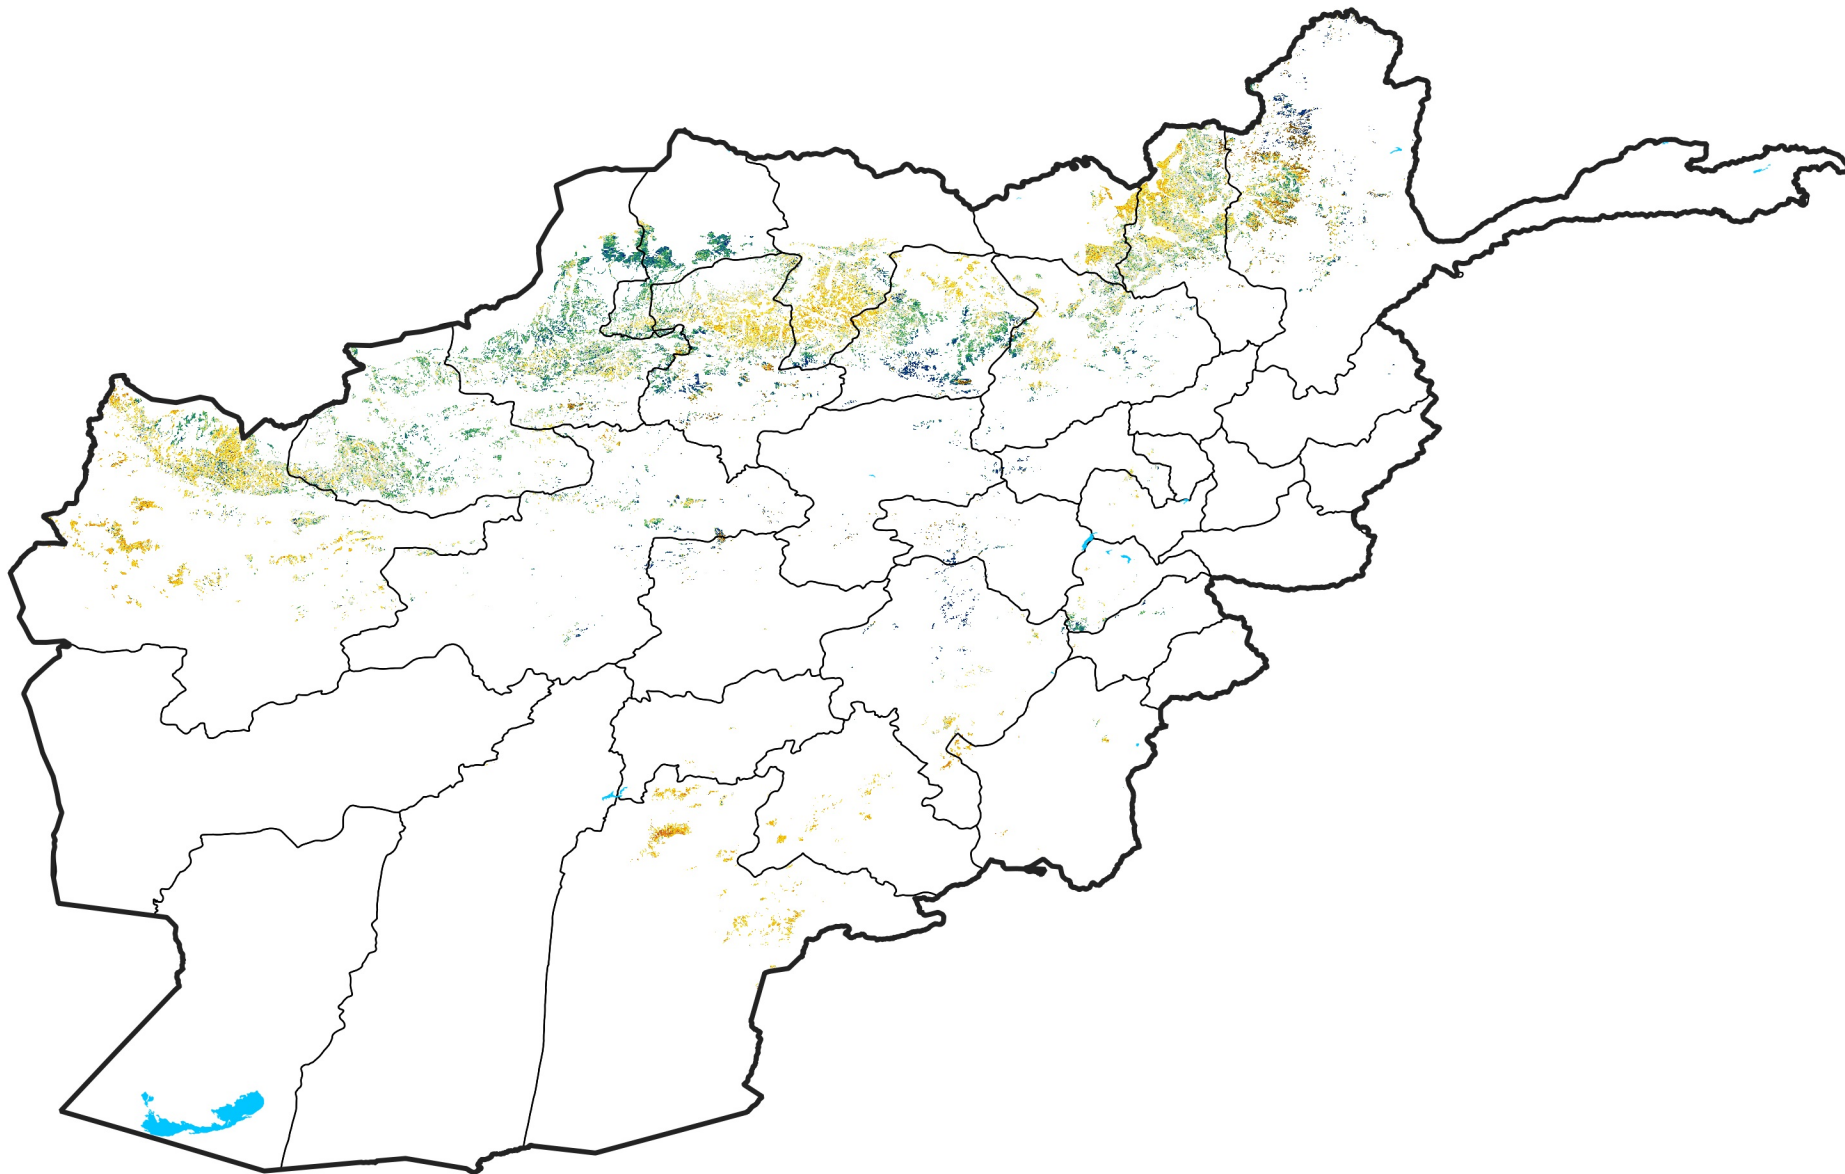

Afghanistan Rainfed Agricultural Areas

Percent of Mean NDVI

2014 / Mean (2012 - 2021)

Period 71 / Dec 16 - 25, 2014

Percent of Normal