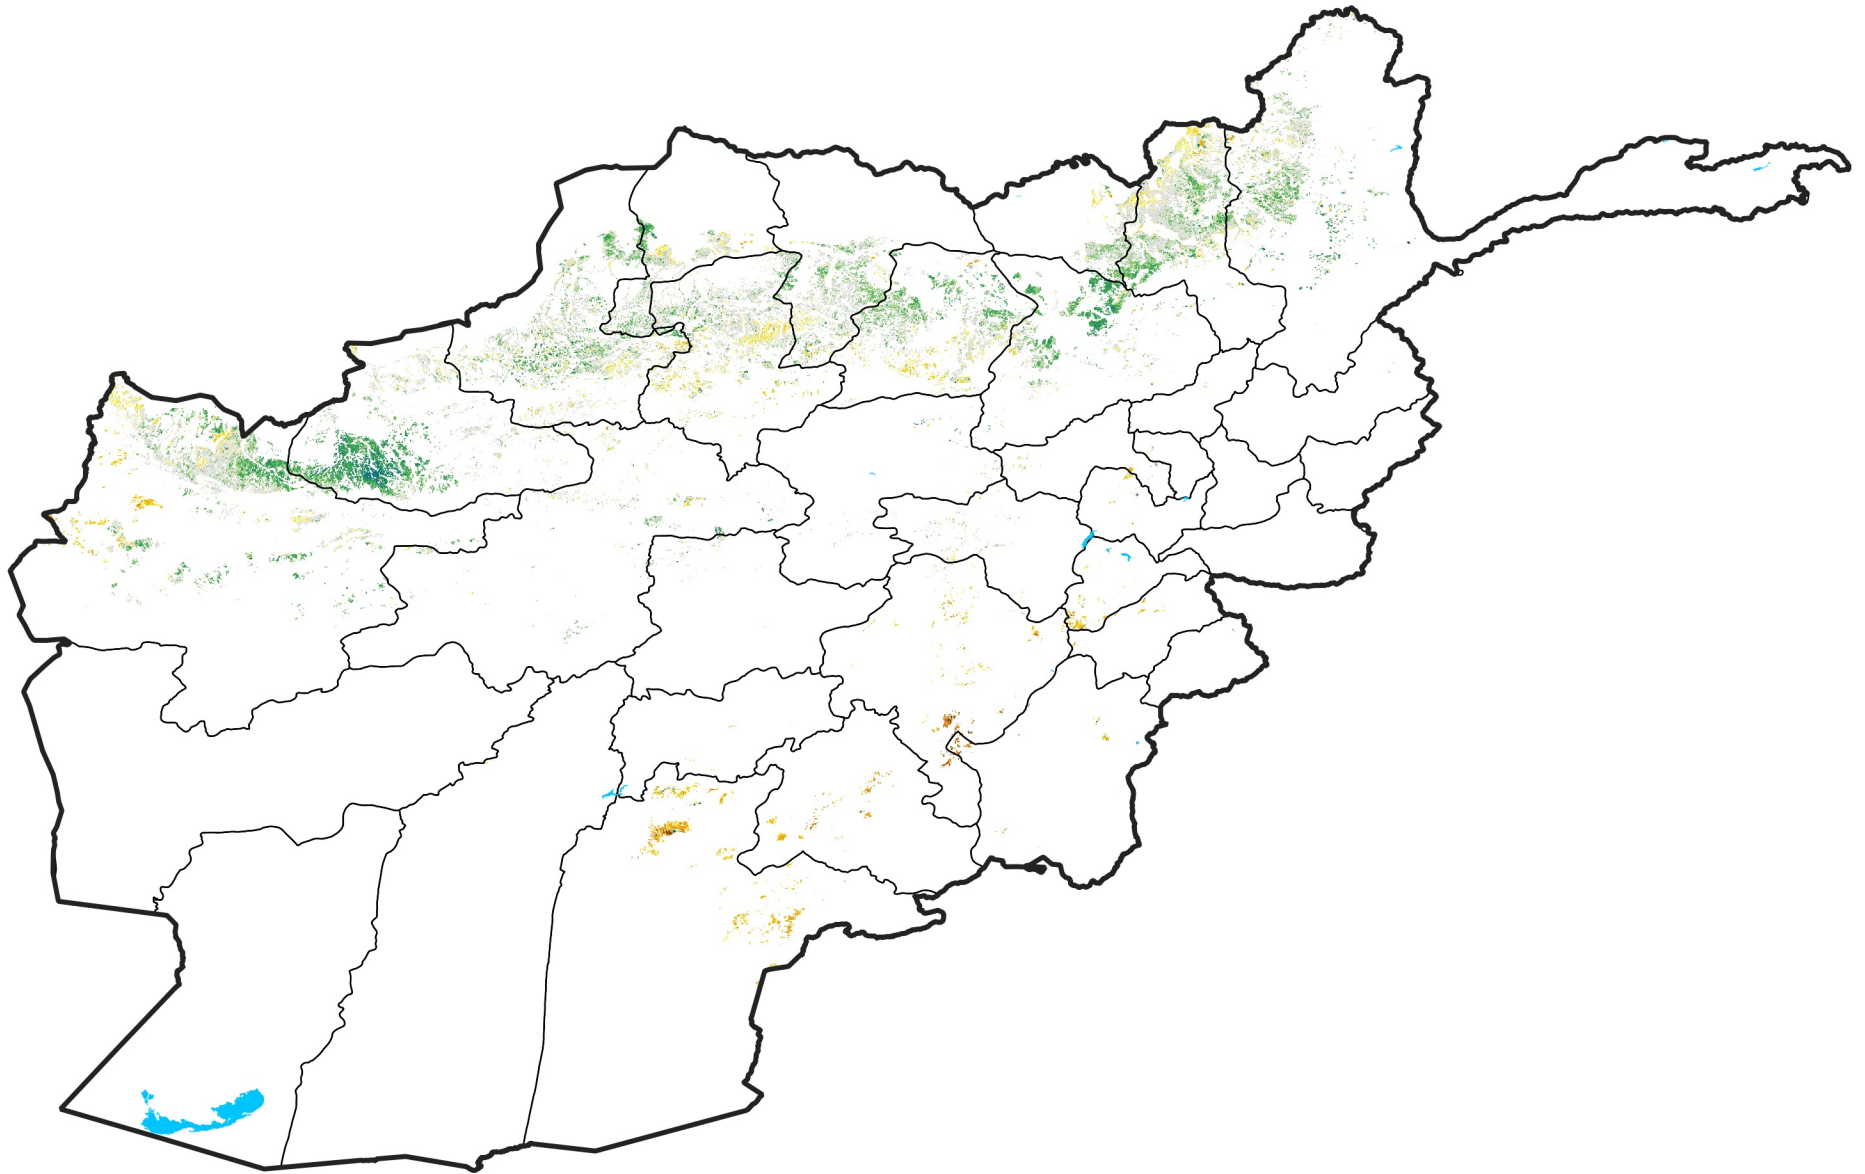

Afghanistan Rainfed Agricultural Areas

Percent of Mean NDVI

2015 / Mean (2012 - 2021)

Period 43 / Jul 26 - Aug 05, 2015

Percent of Normal