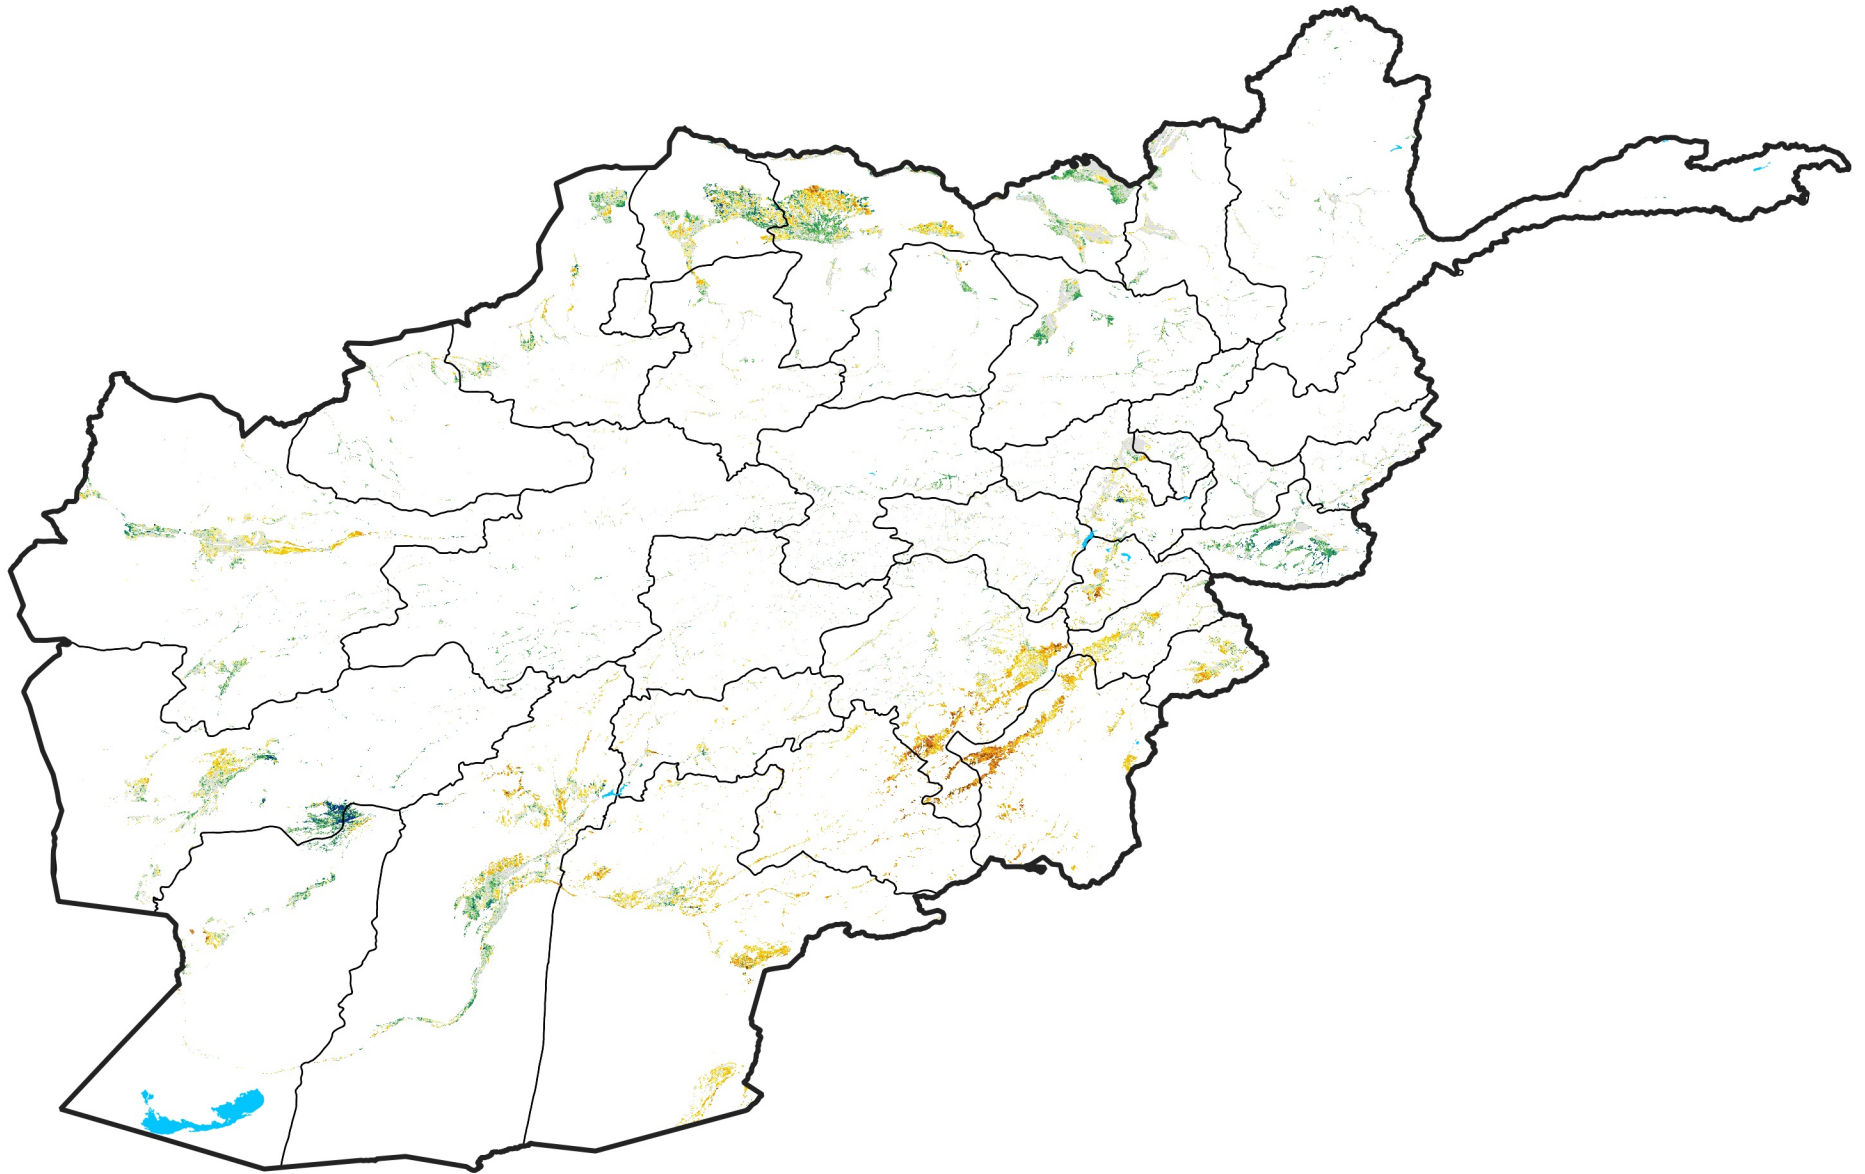

Afghanistan Irrigated Agricultural Areas

Percent of Mean NDVI

2015 / Mean (2012 - 2021)

Period 48 / Aug 21 - 31, 2015

Percent of Normal