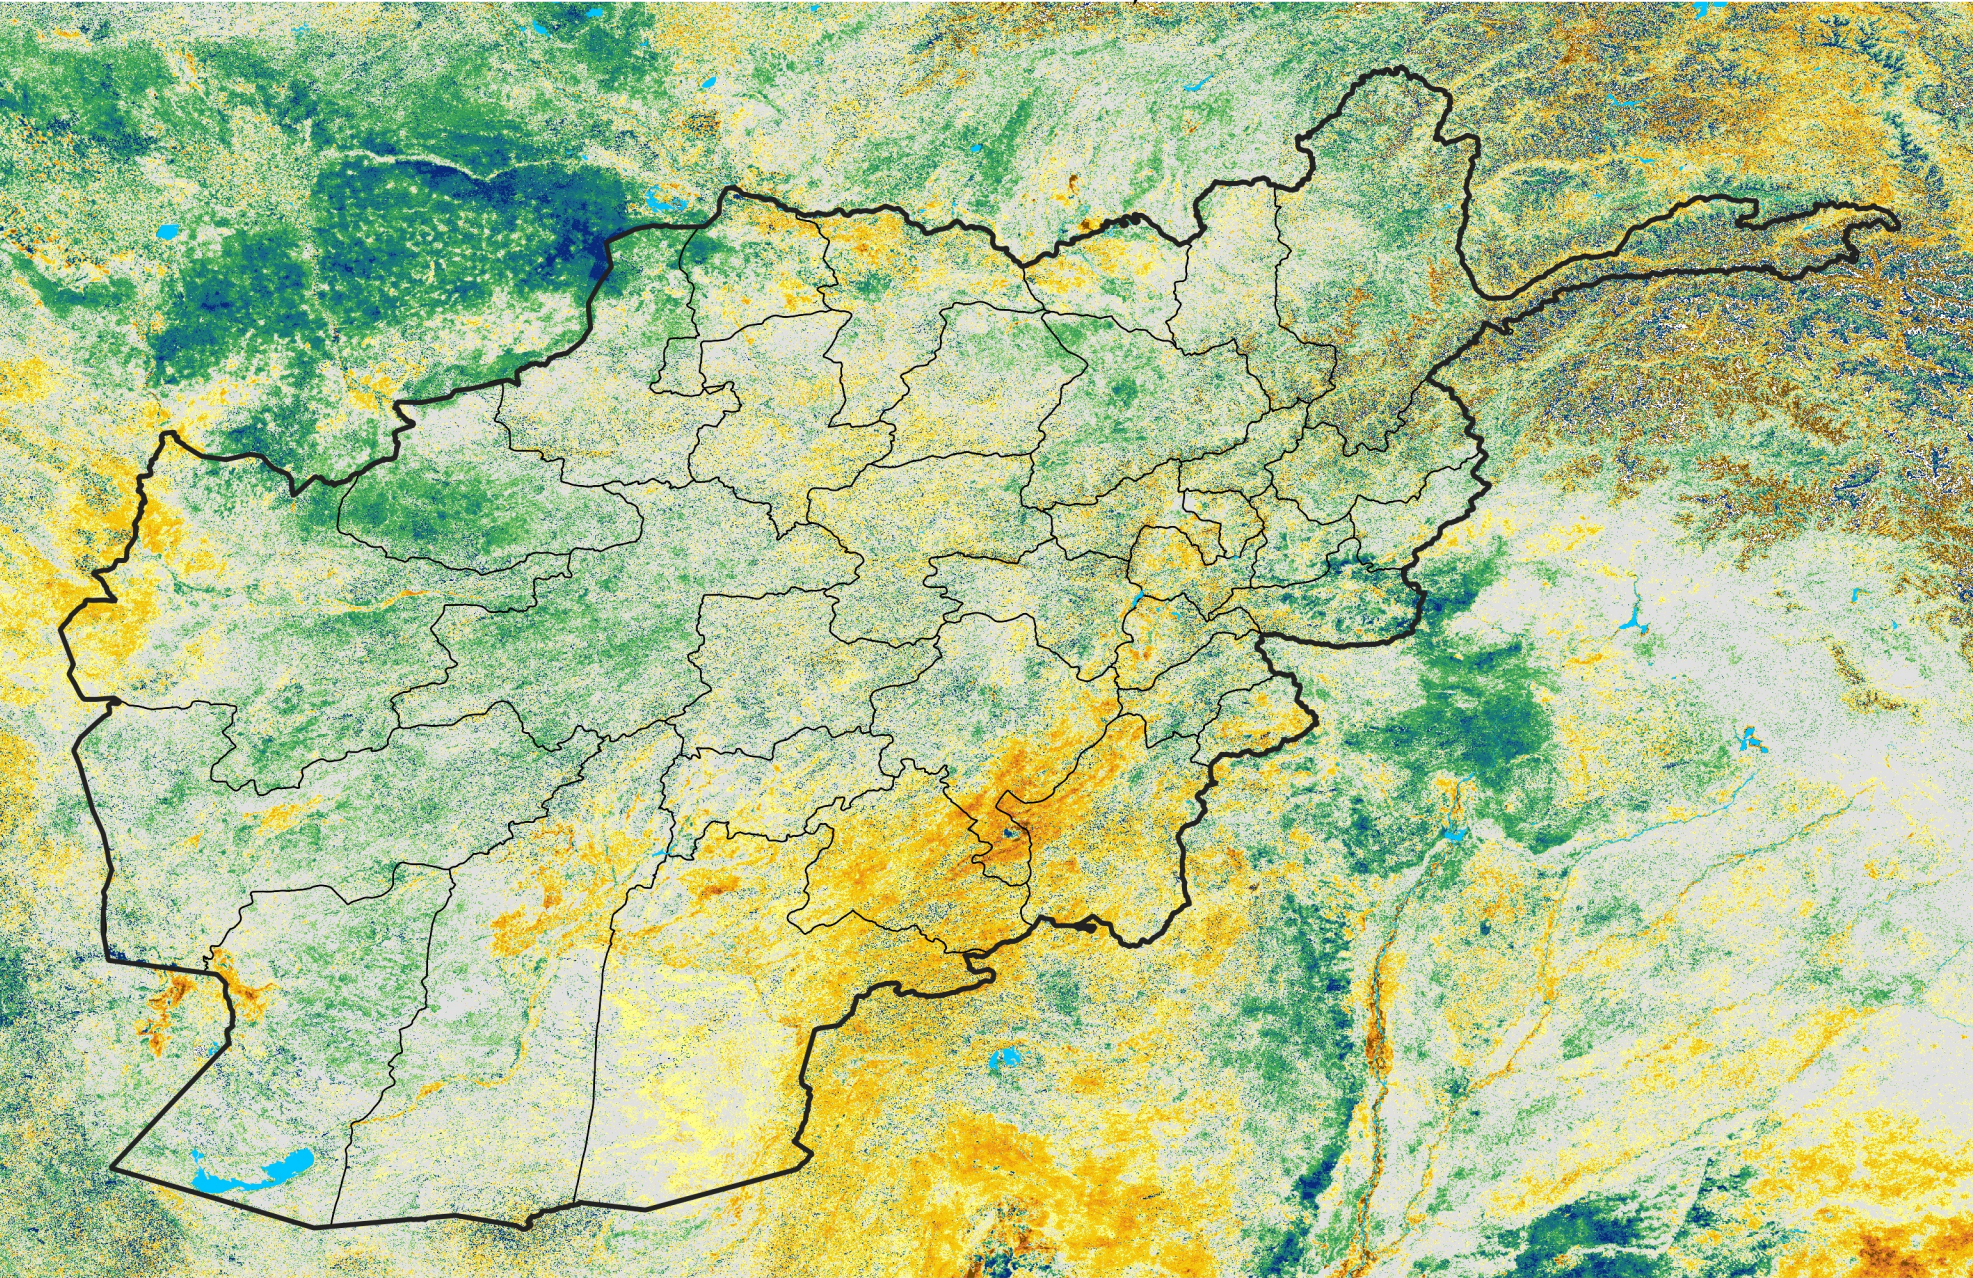

Afghanistan

Percent of Mean NDVI

2015 / Mean (2012 - 2021)

Period 57 / Oct 06 - 15, 2015

Percent of Normal