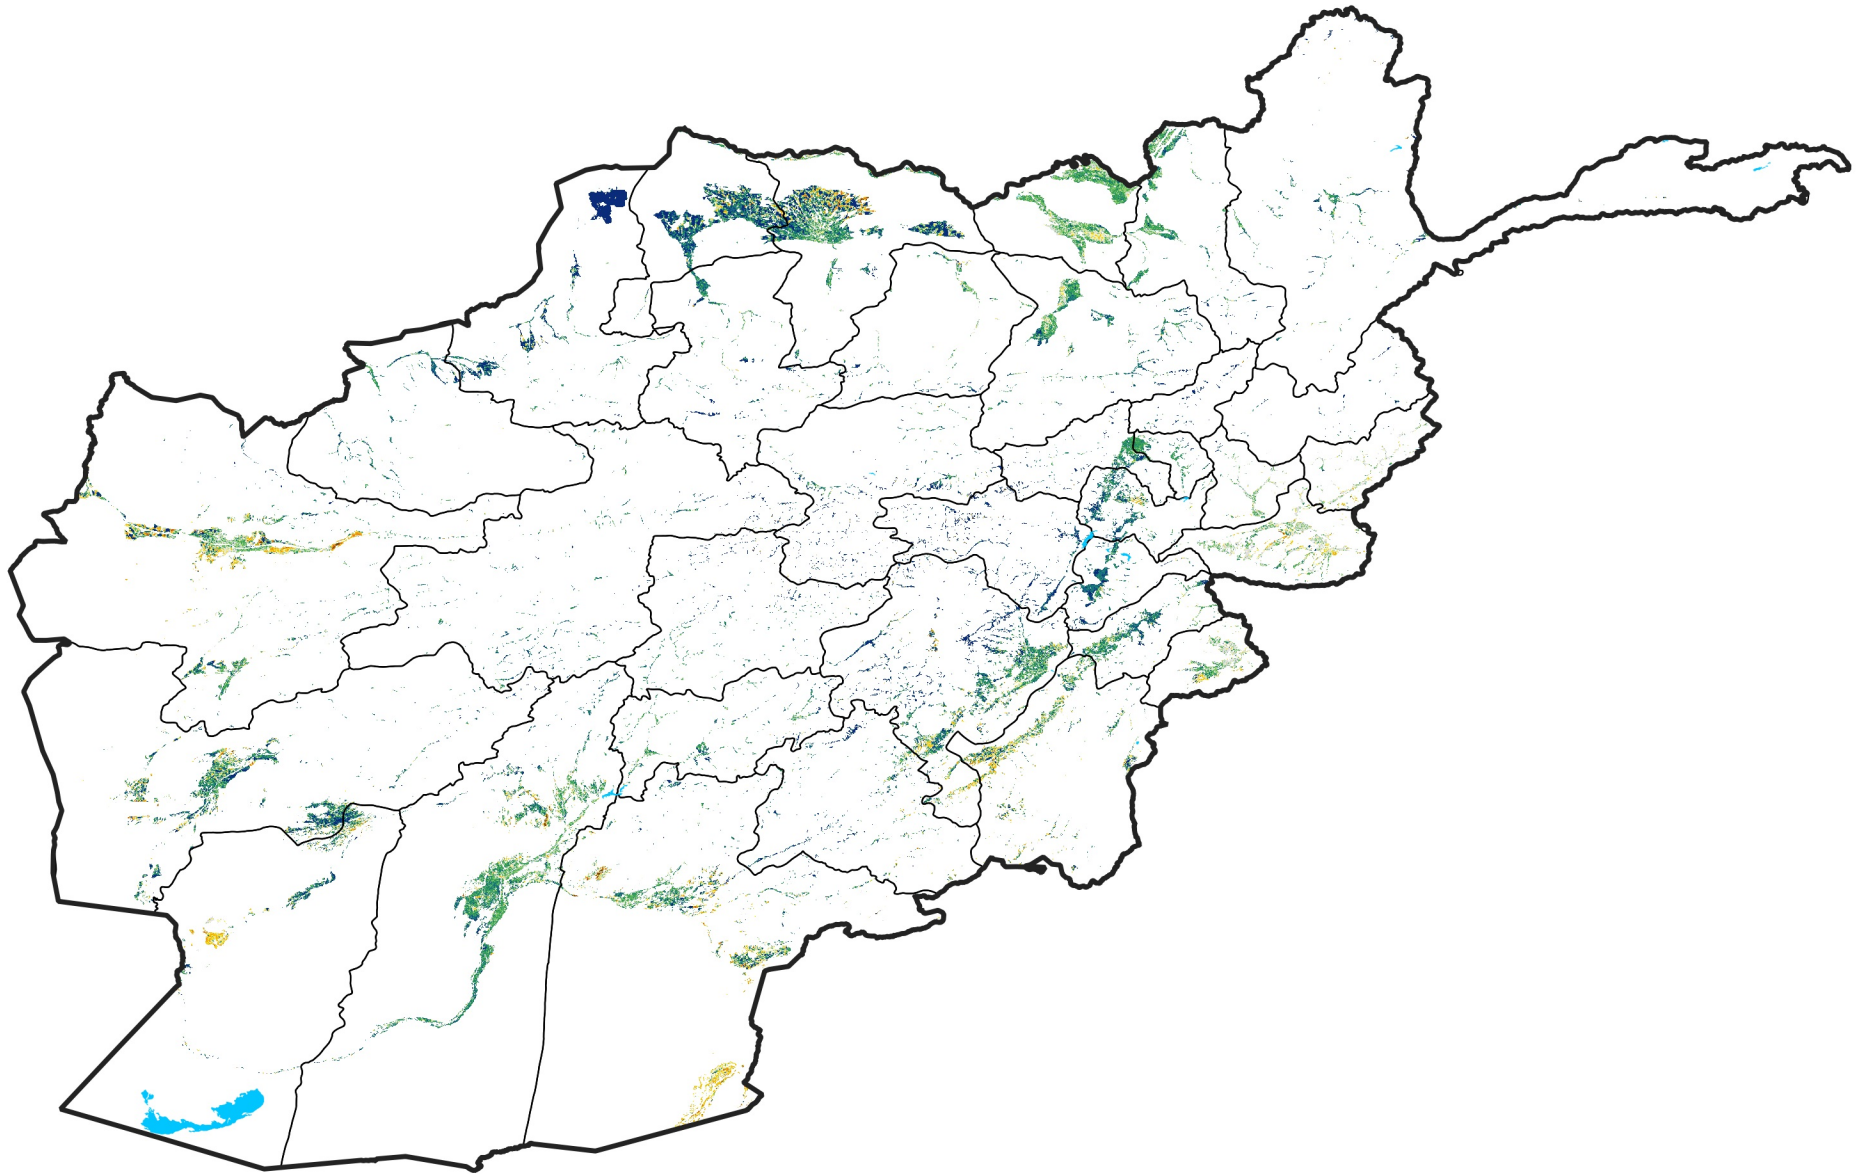

Afghanistan Irrigated Agricultural Areas

Percent of Mean NDVI

2016 / Mean (2012 - 2021)

Period 16 / Mar 11 - 20, 2016

Percent of Normal