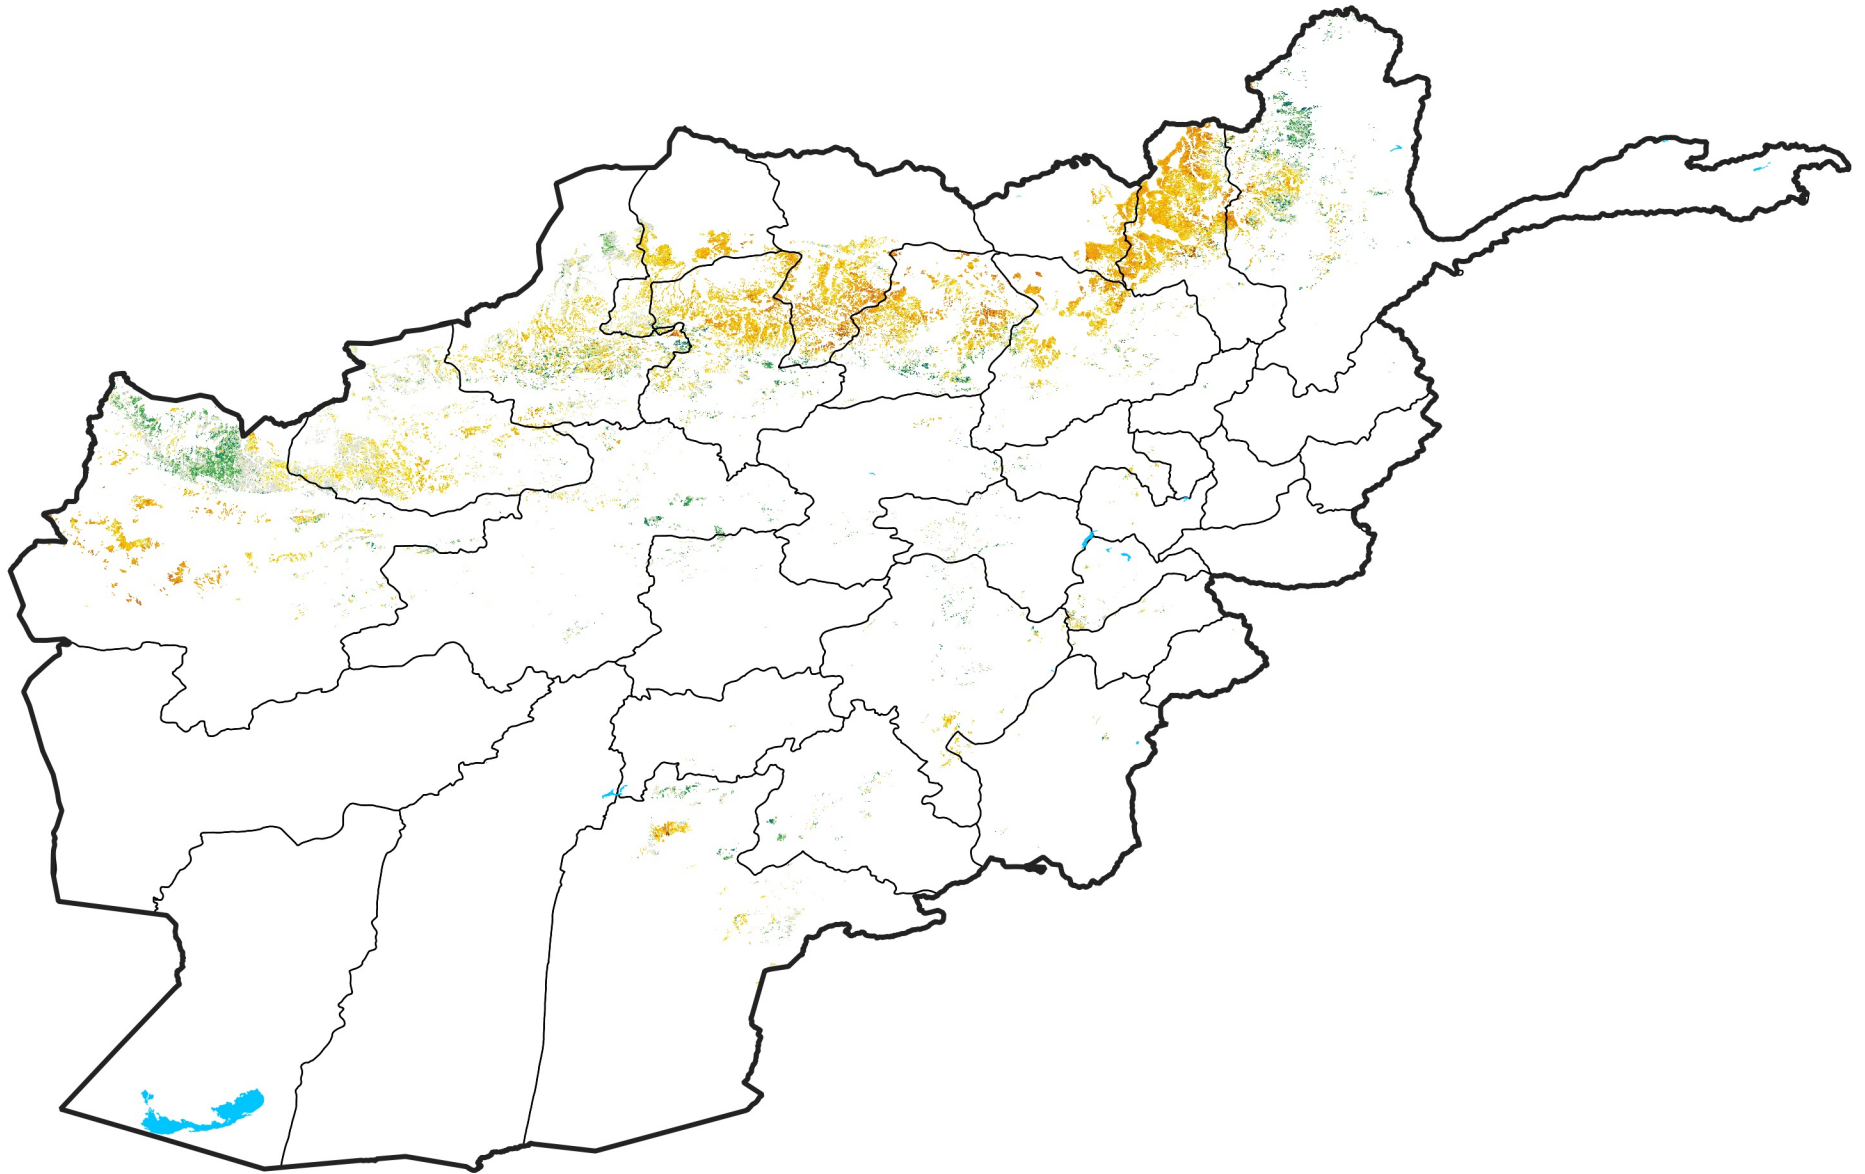

Afghanistan Rainfed Agricultural Areas

Percent of Mean NDVI

2016 / Mean (2012 - 2021)

Period 33 / Jun 06 - 15, 2016

Percent of Normal