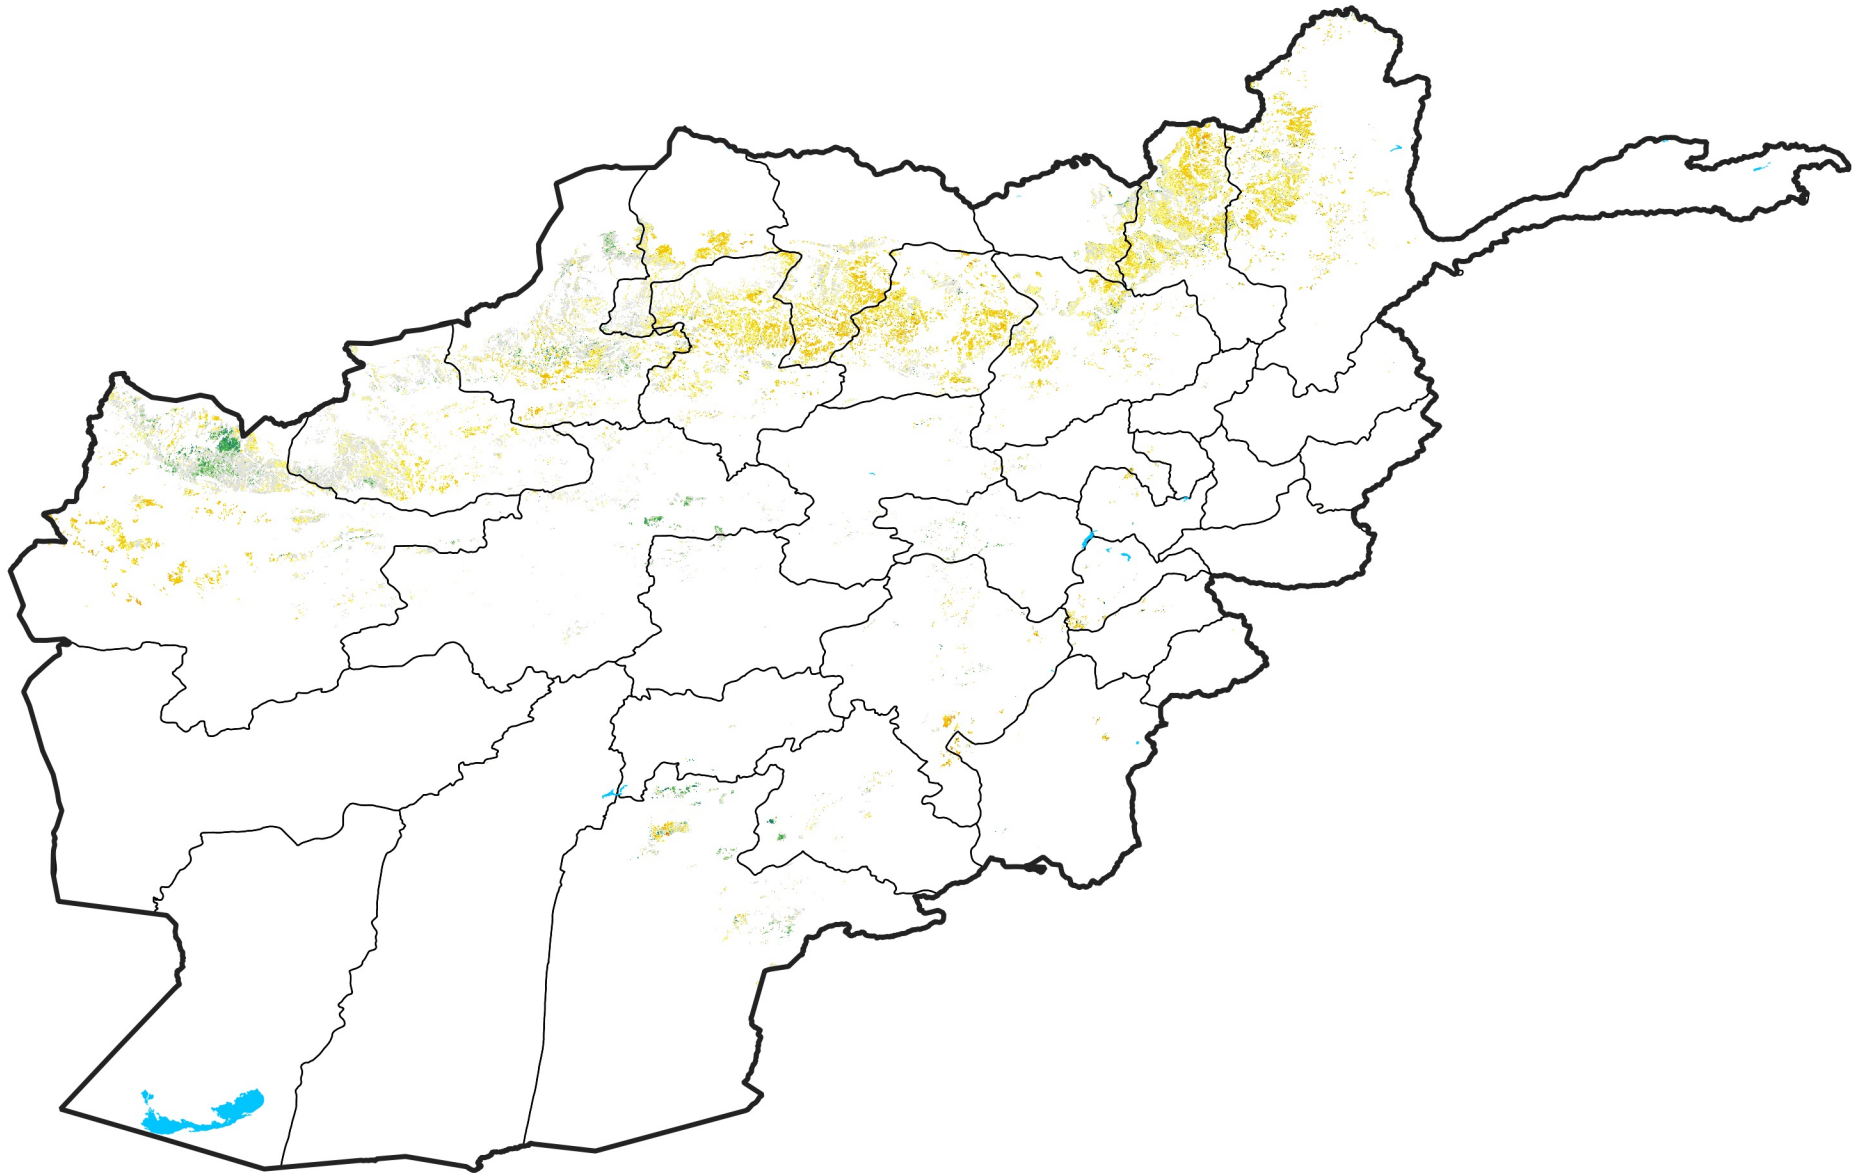

Afghanistan Rainfed Agricultural Areas

Percent of Mean NDVI

2016 / Mean (2012 - 2021)

Period 48 / Aug 21 - 31, 2016

Percent of Normal