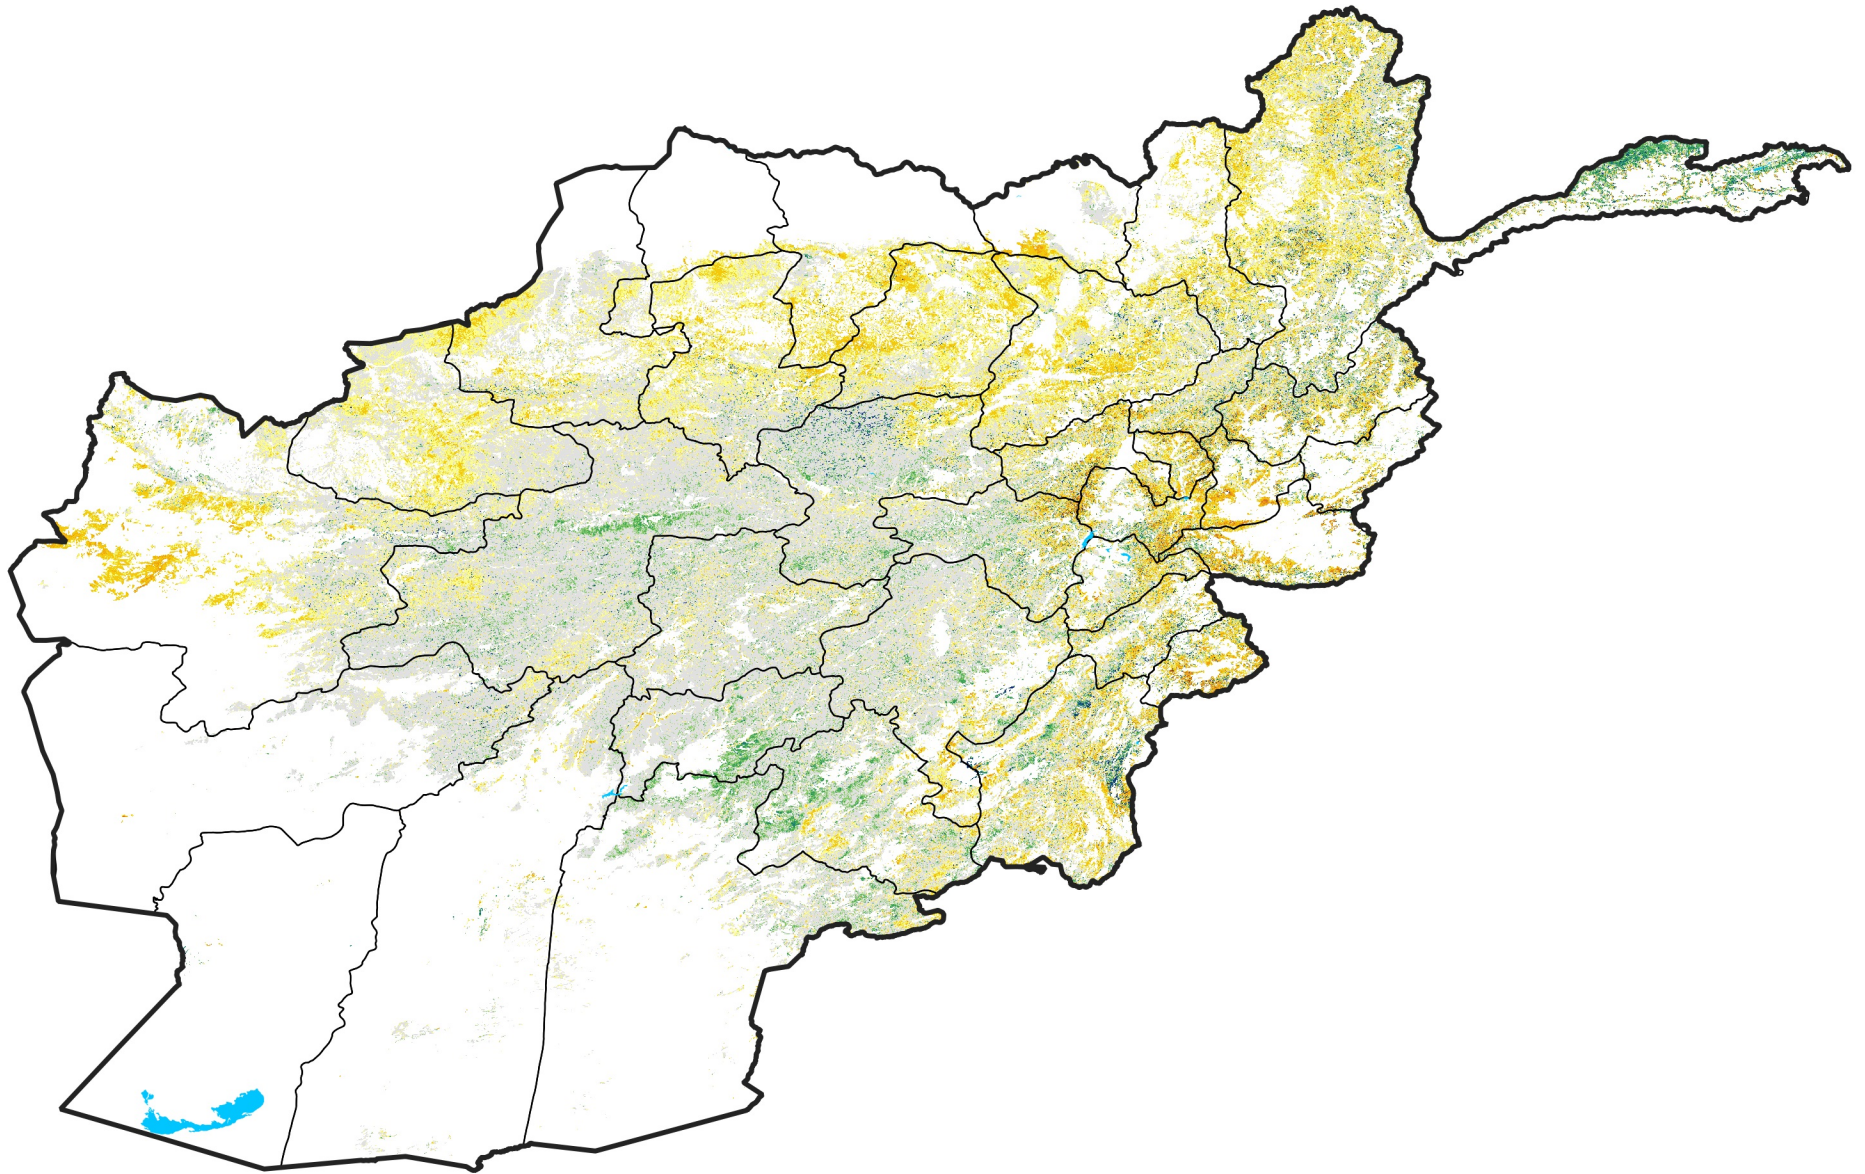

Afghanistan Rangeland Agricultural Areas

Percent of Mean NDVI

2016 / Mean (2012 - 2021)

Period 53 / Sep 16 - 25, 2016

Percent of Normal