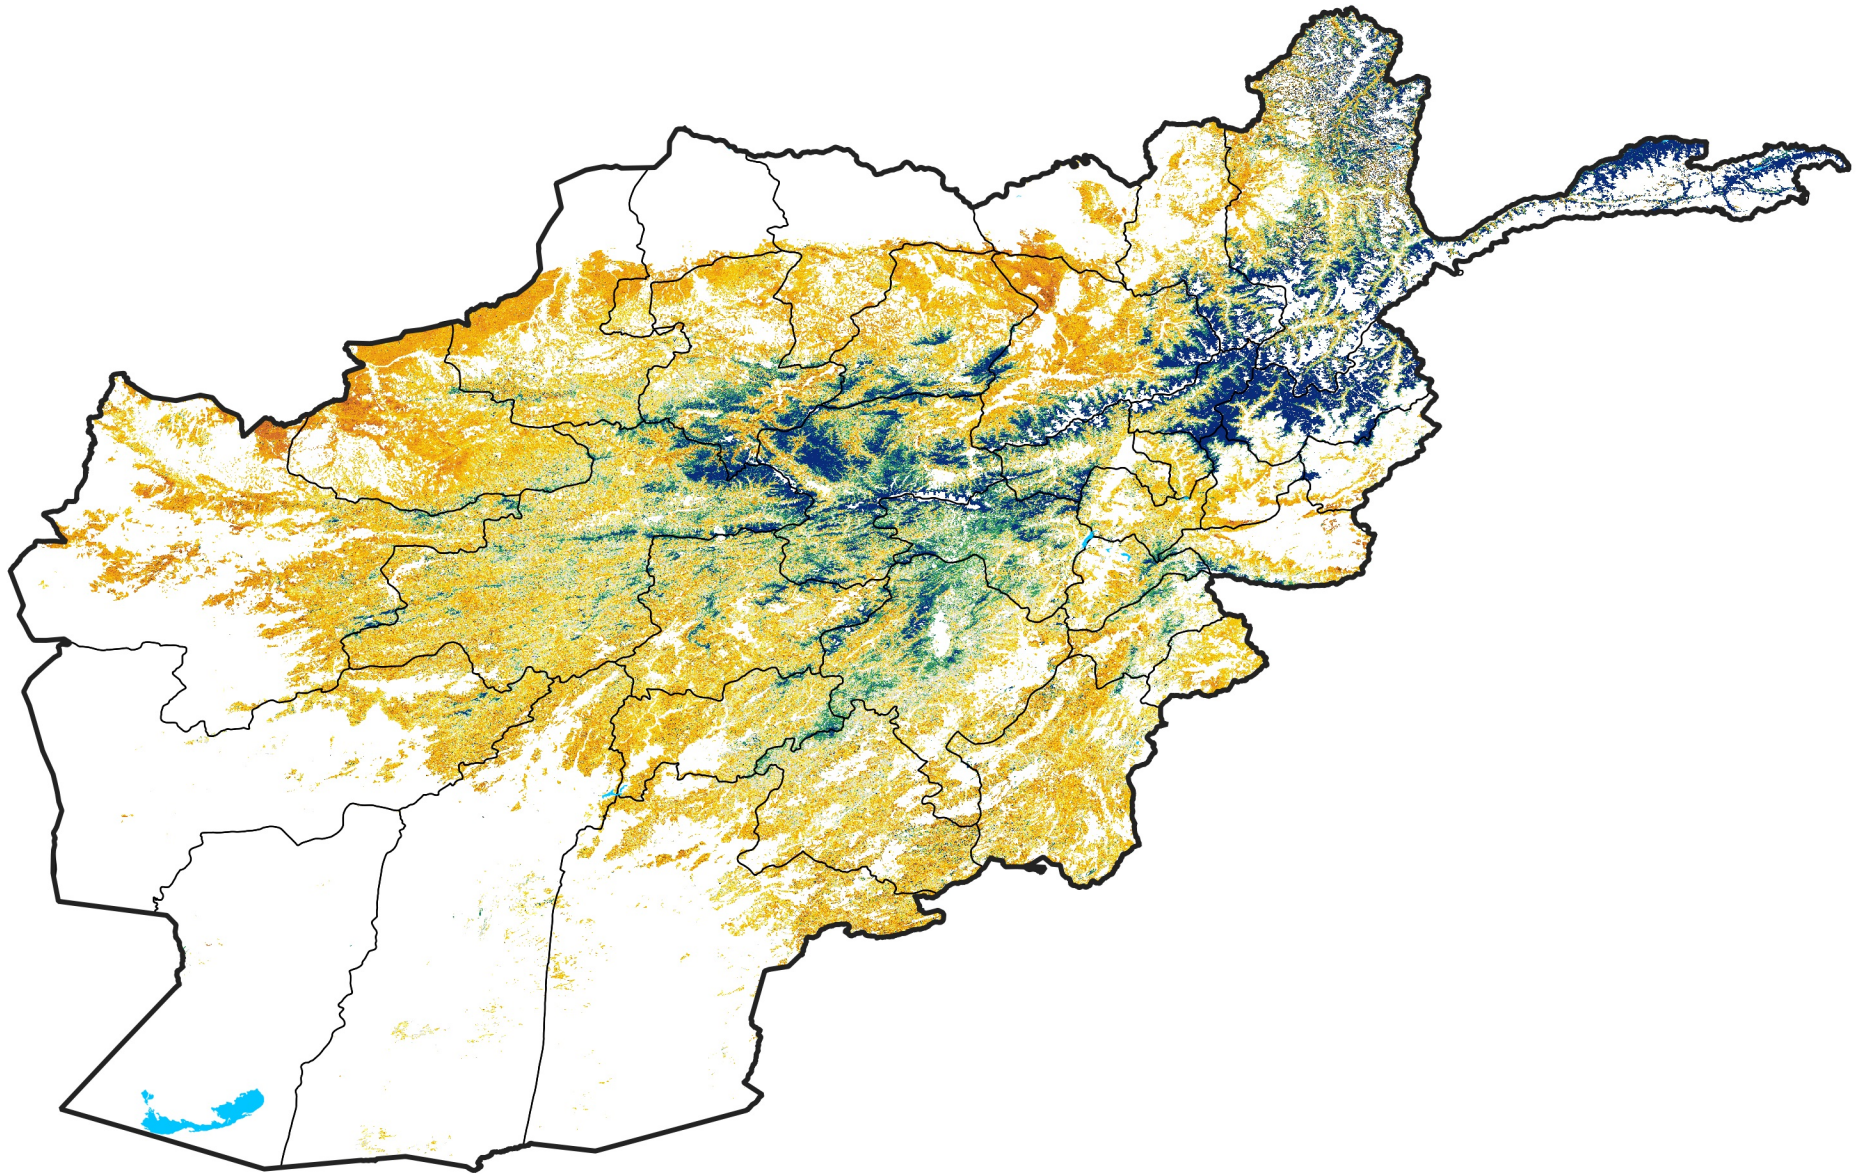

Afghanistan Rangeland Agricultural Areas

Percent of Mean NDVI

2016 / Mean (2012 - 2021)

Period 65 / Nov 16 - 25, 2016

Percent of Normal