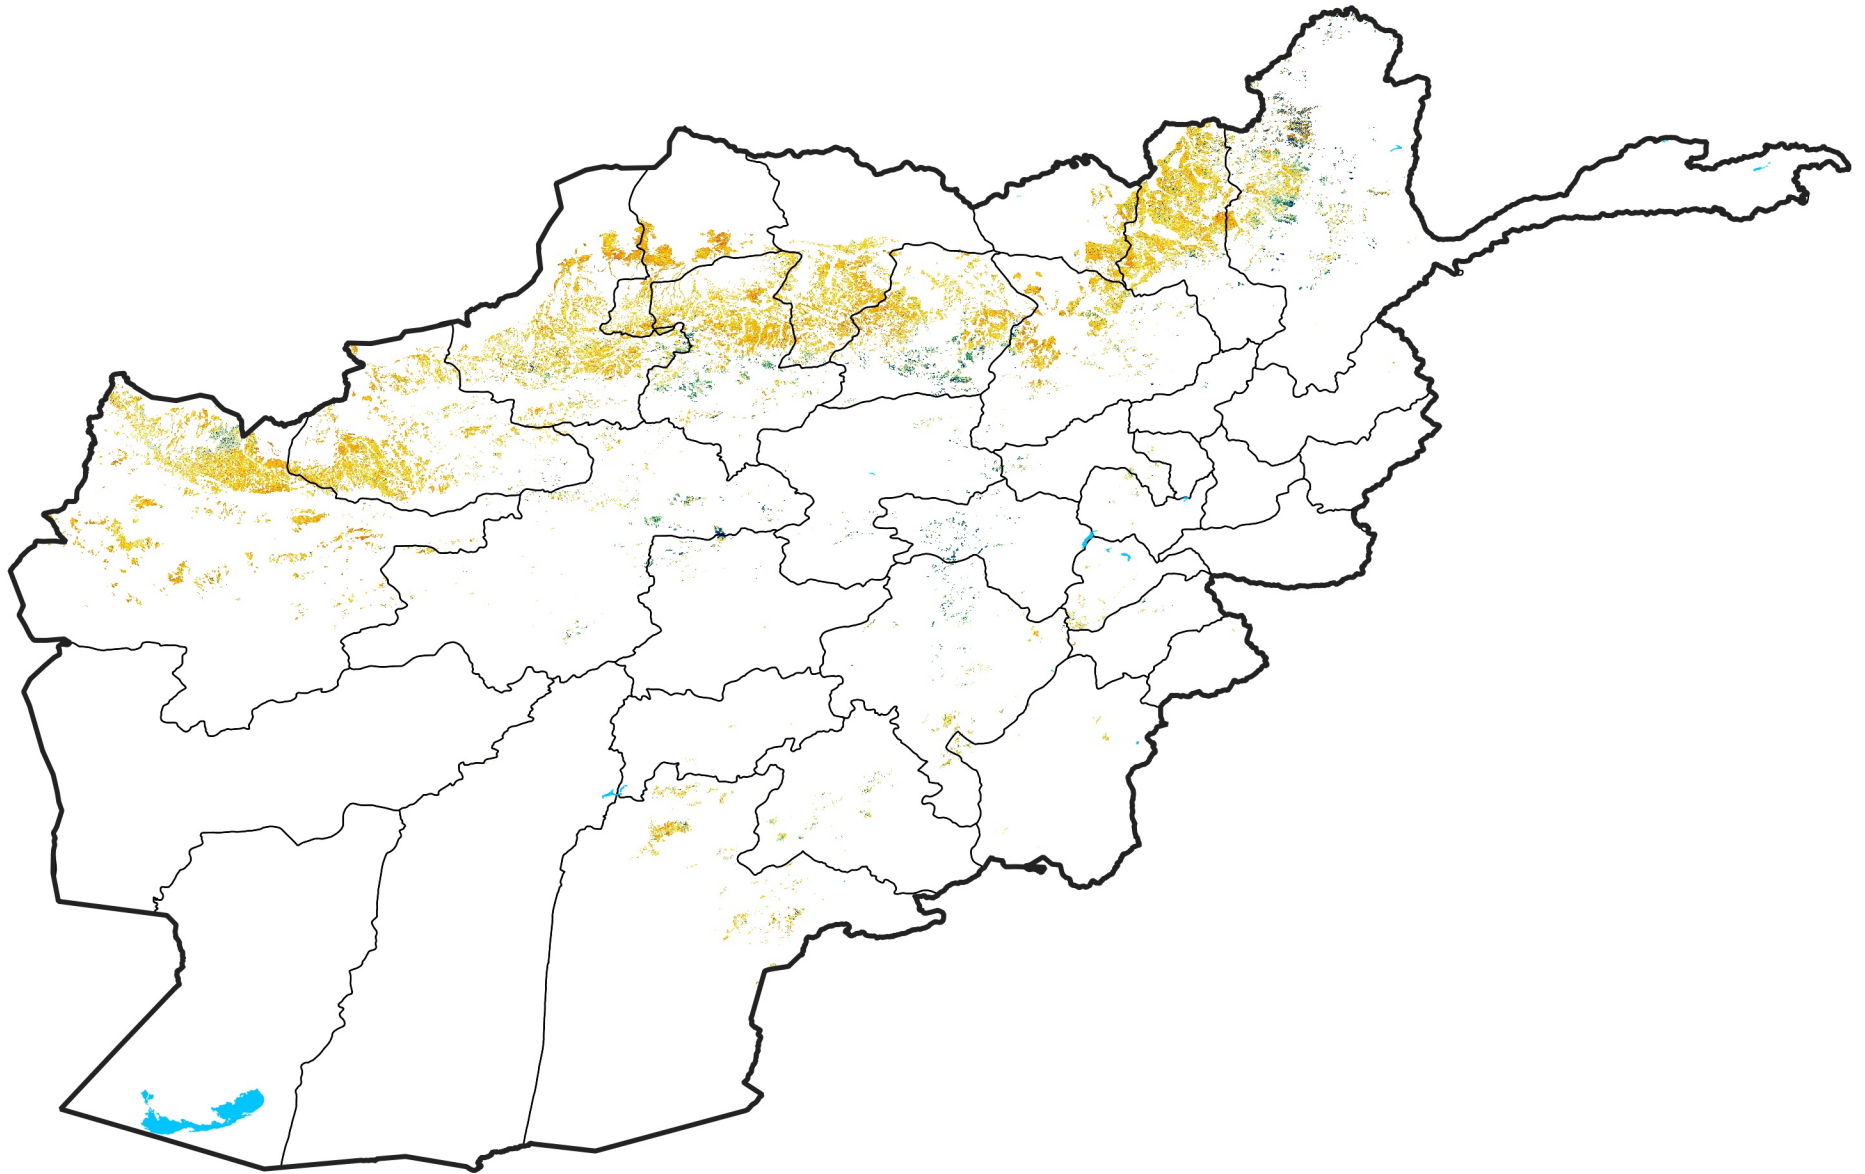

Afghanistan Rainfed Agricultural Areas

Percent of Mean NDVI

2016 / Mean (2012 - 2021)

Period 67 / Nov 26 - Dec 05, 2016

Percent of Normal