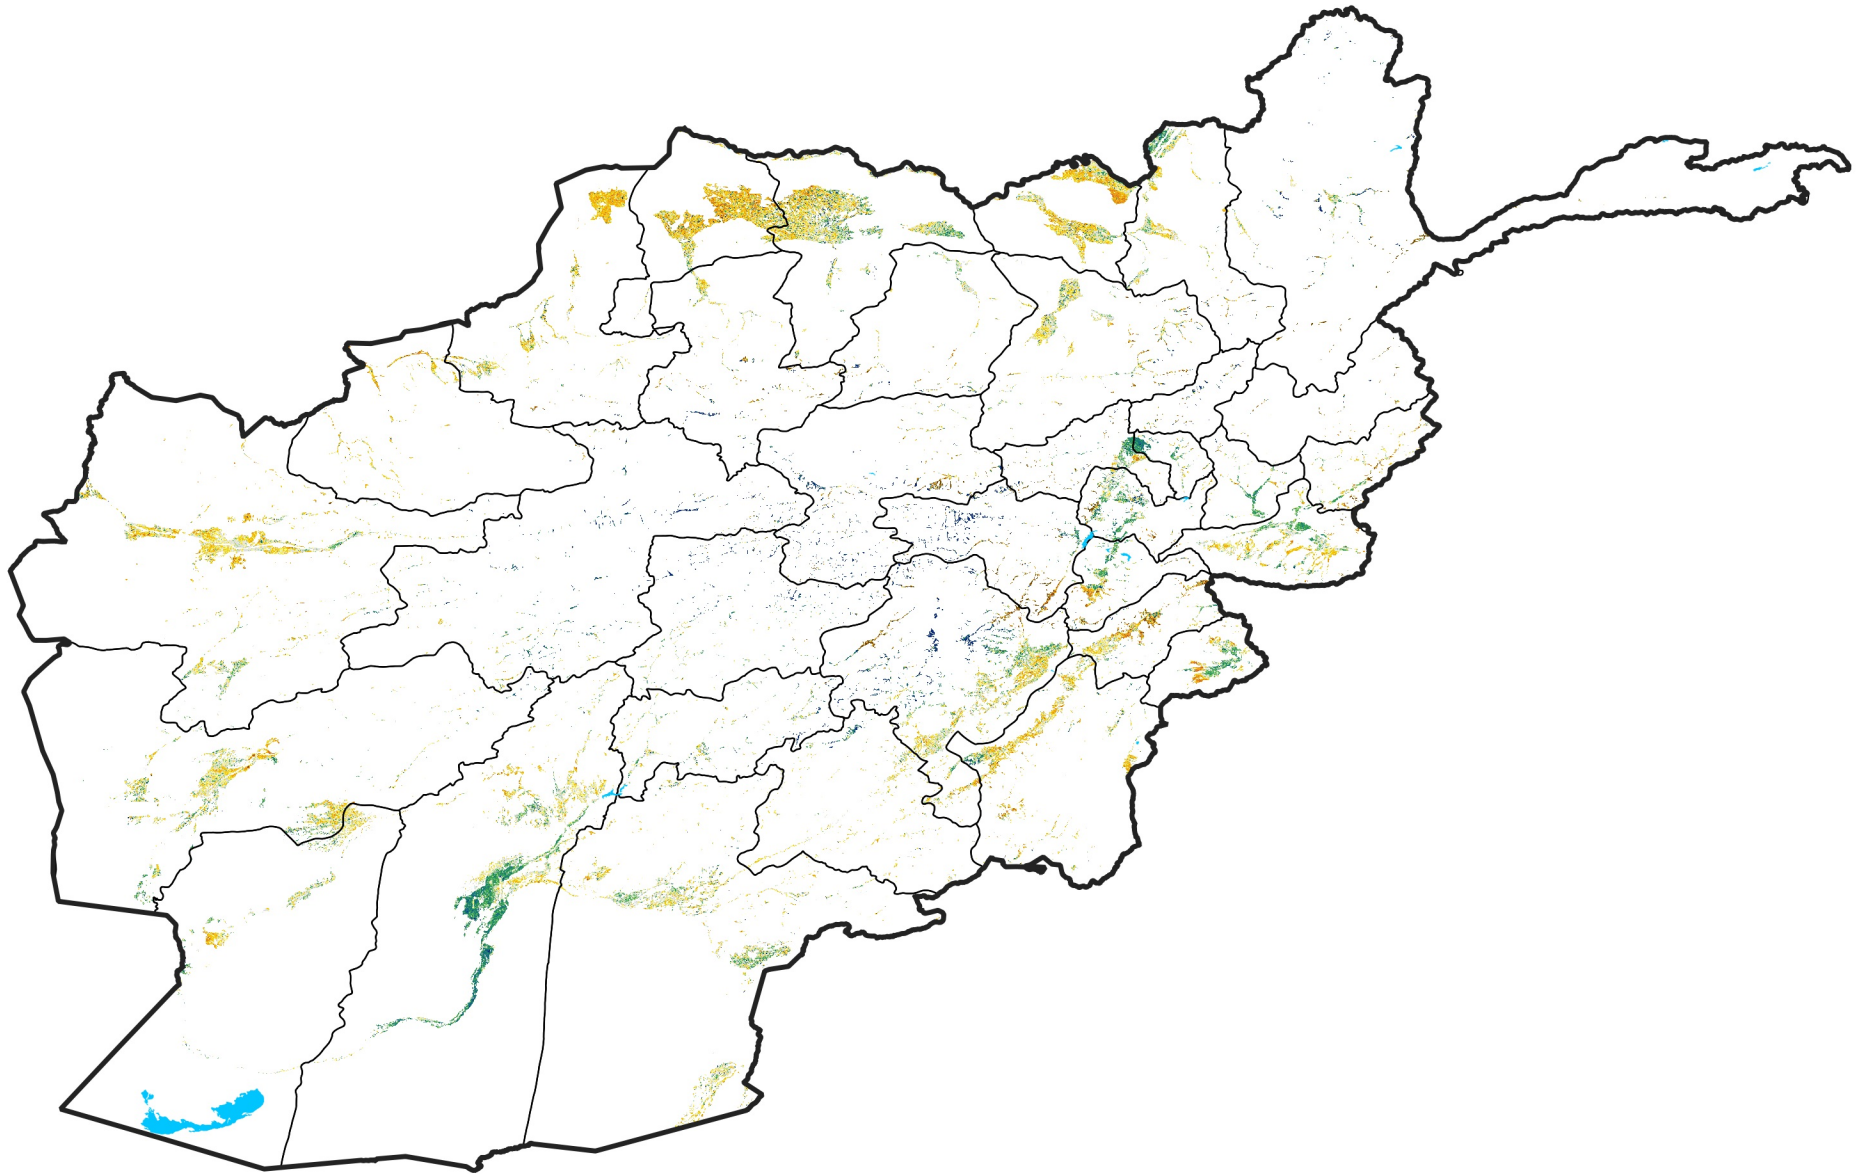

Afghanistan Irrigated Agricultural Areas

Percent of Mean NDVI

2017 / Mean (2012 - 2021)

Period 05 / Jan 16 - 25, 2017

Percent of Normal