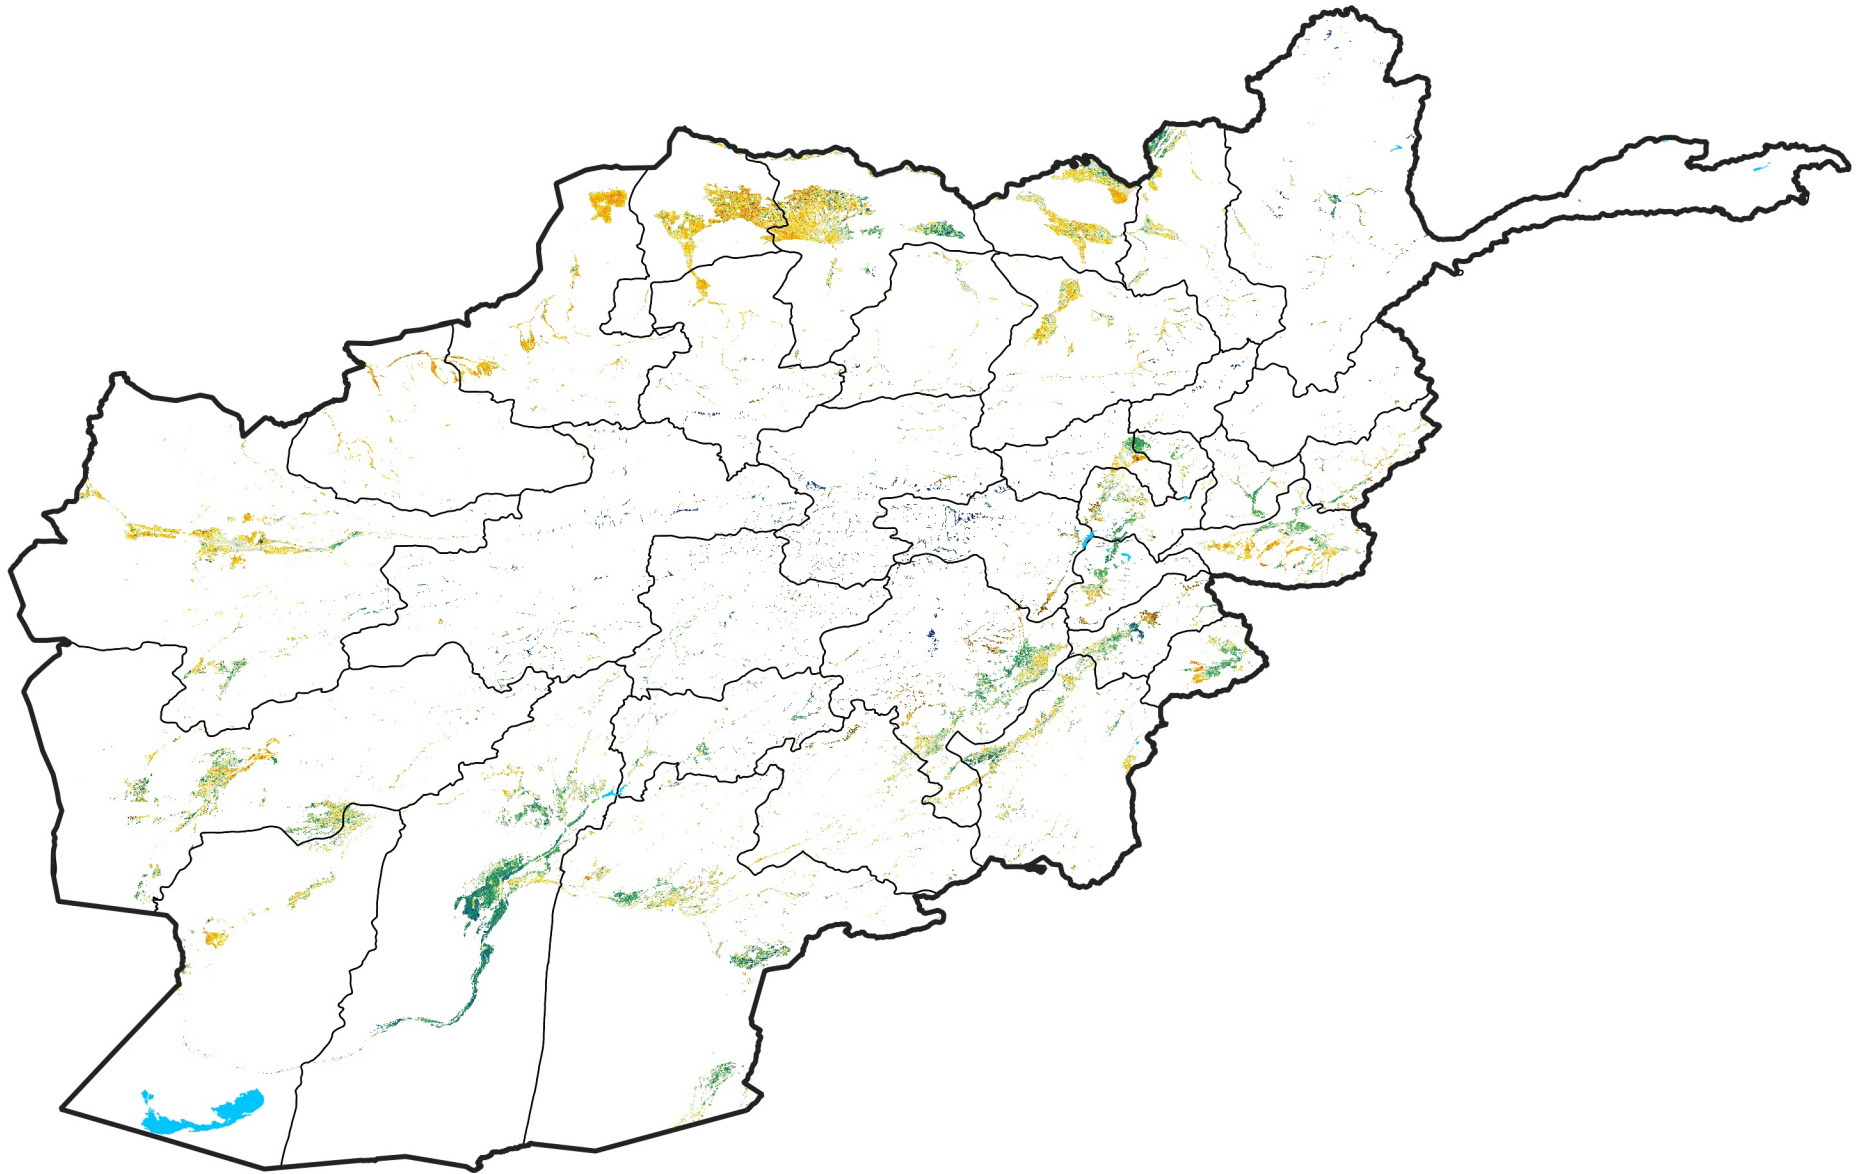

Afghanistan Irrigated Agricultural Areas

Percent of Mean NDVI

2017 / Mean (2012 - 2021)

Period 10 / Feb 11 - 20, 2017

Percent of Normal