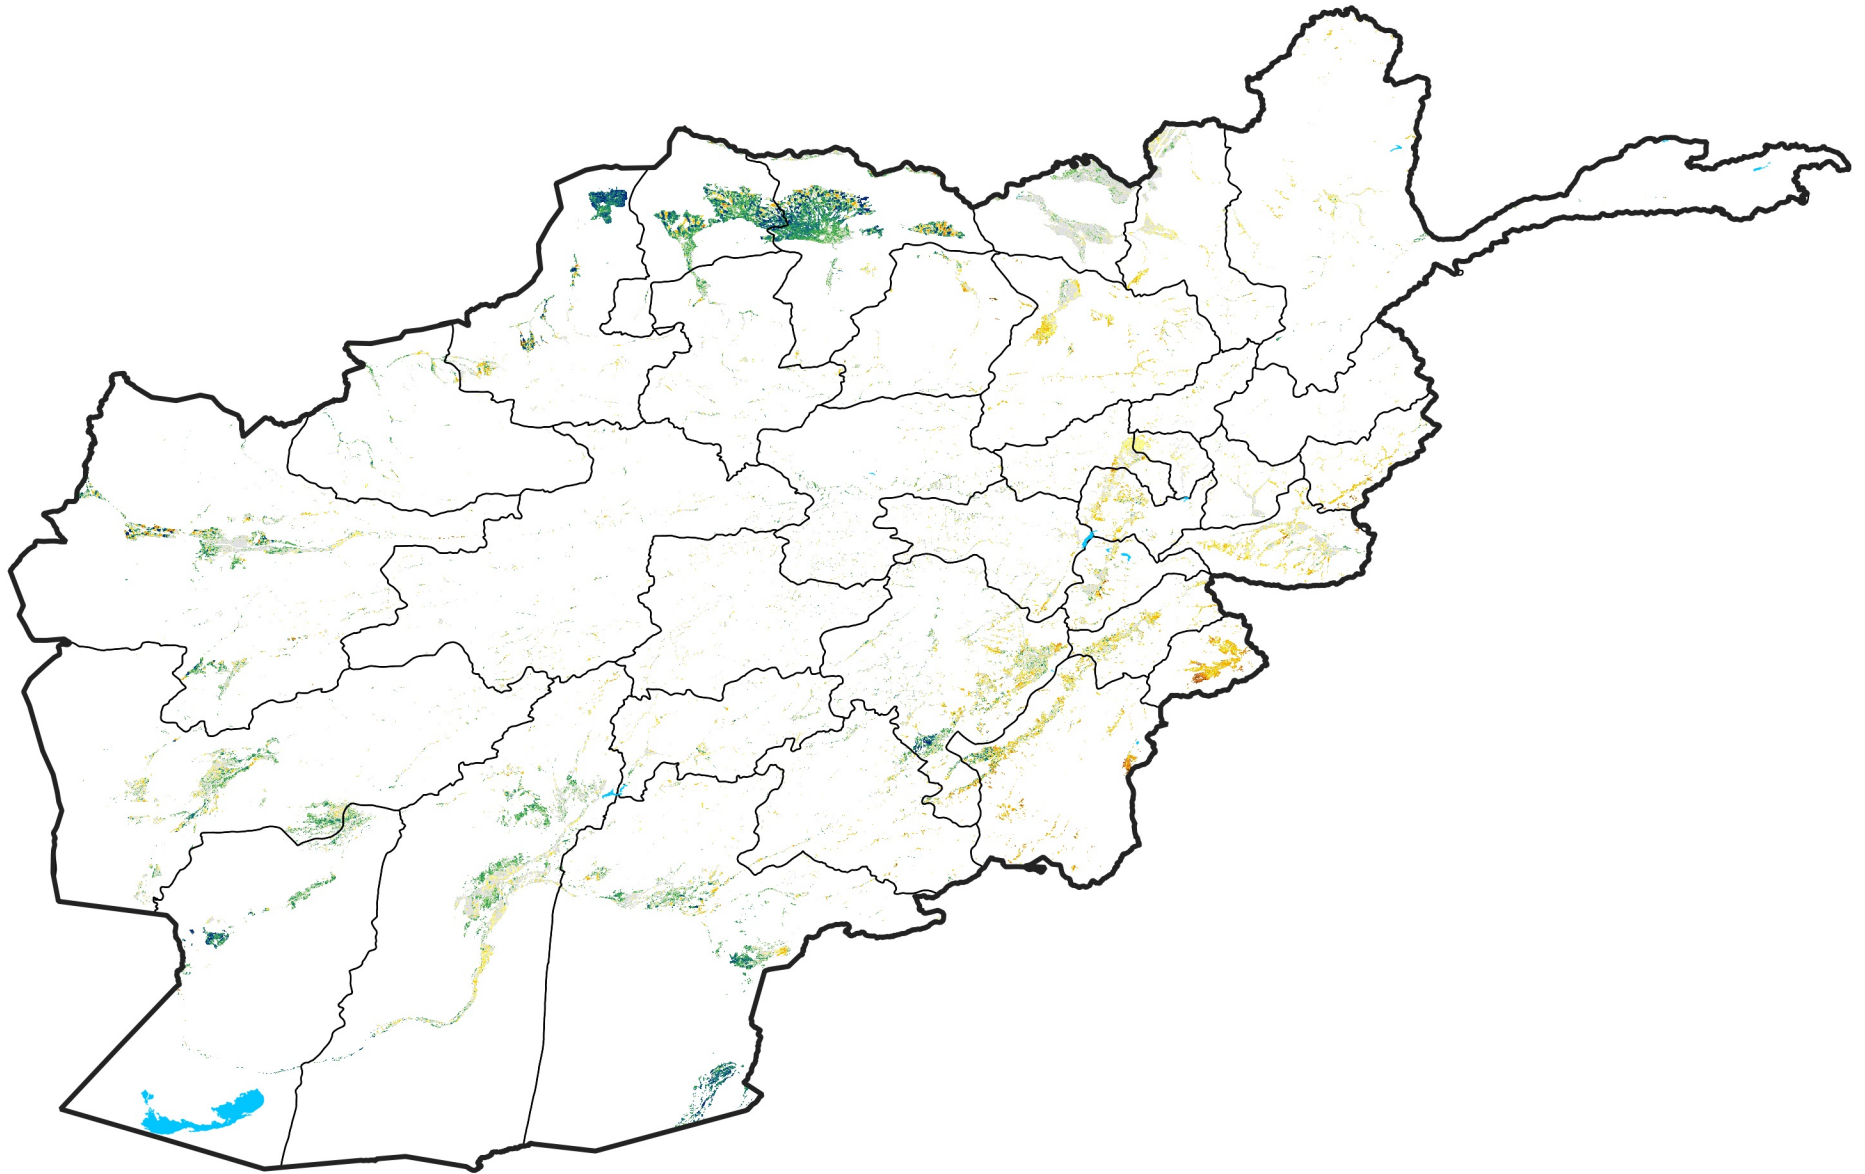

Afghanistan Irrigated Agricultural Areas

Percent of Mean NDVI

2017 / Mean (2012 - 2021)

Period 31 / May 26 - Jun 05, 2017

Percent of Normal