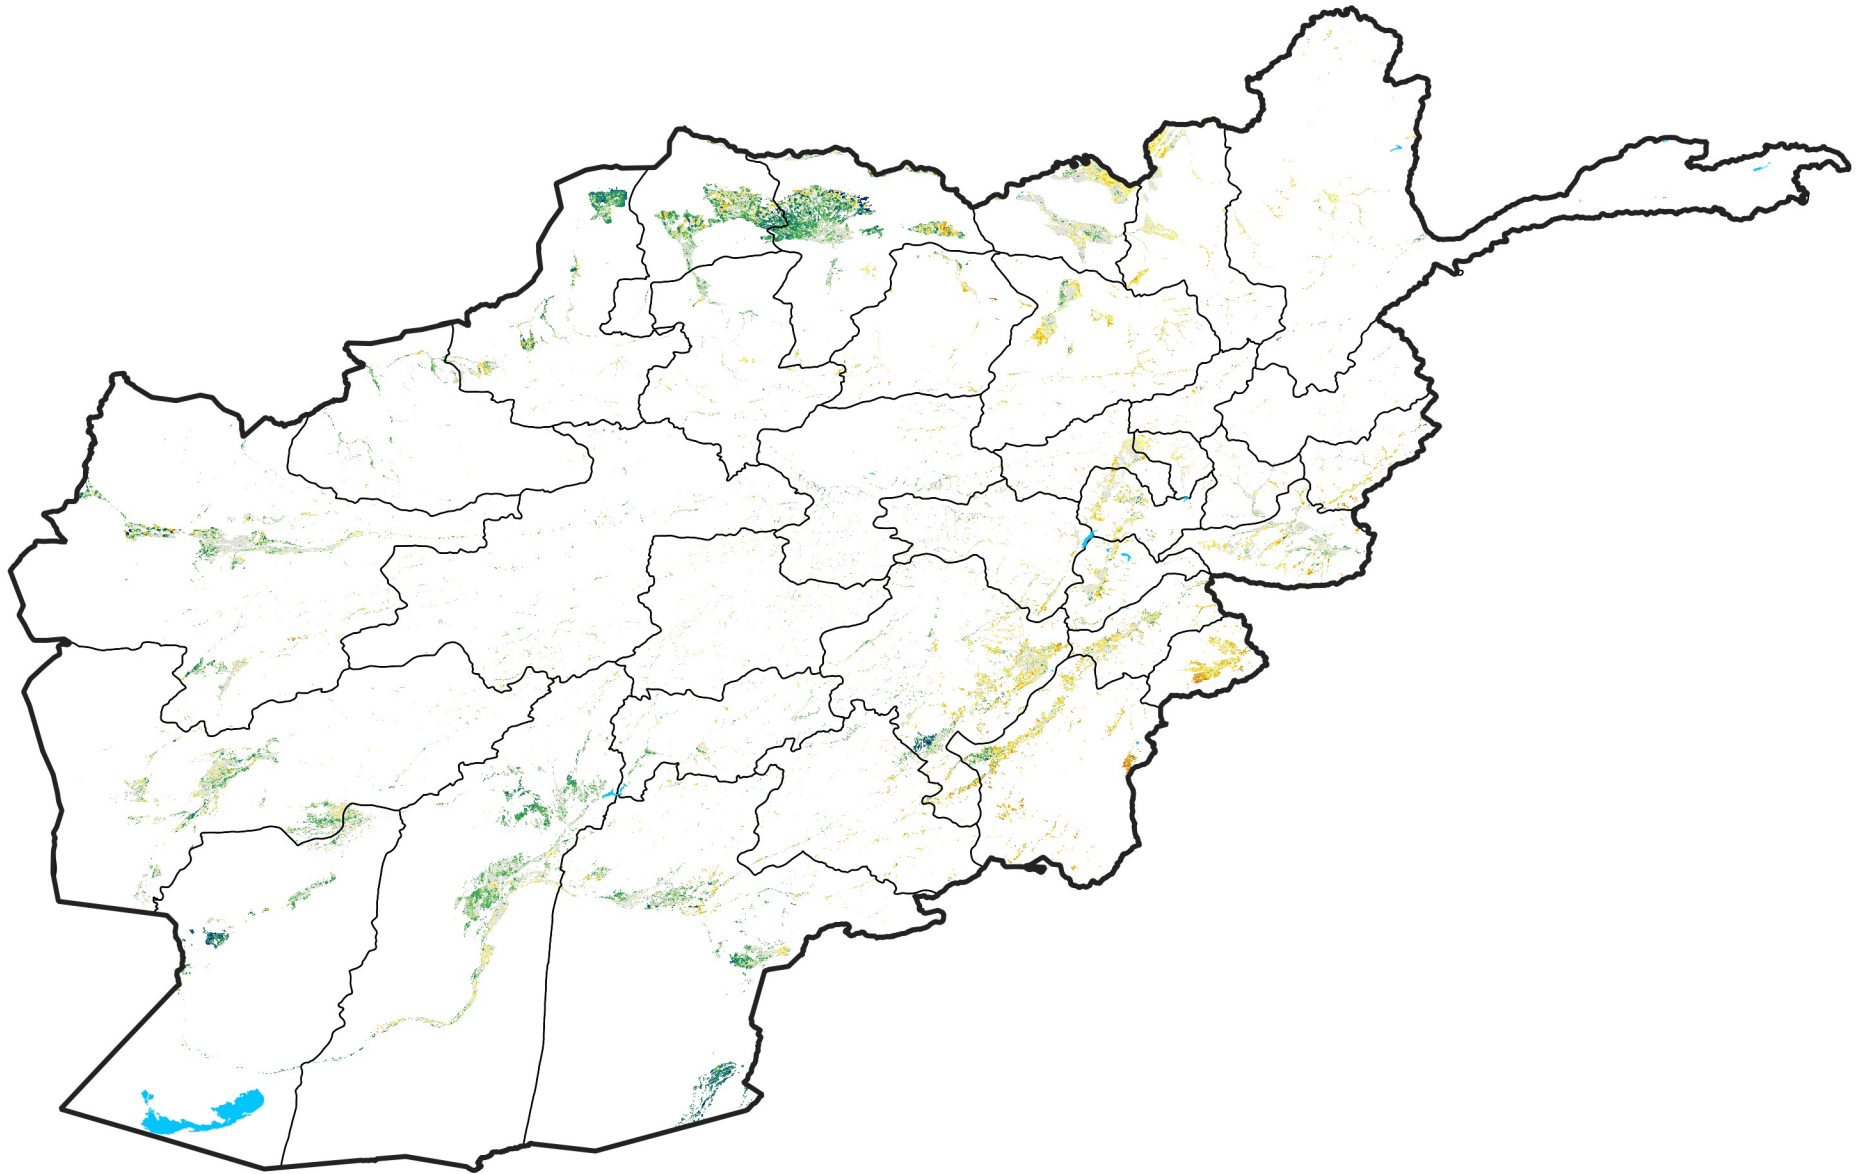

Afghanistan Irrigated Agricultural Areas

Percent of Mean NDVI

2017 / Mean (2012 - 2021)

Period 34 / Jun 11 - 20, 2017

Percent of Normal