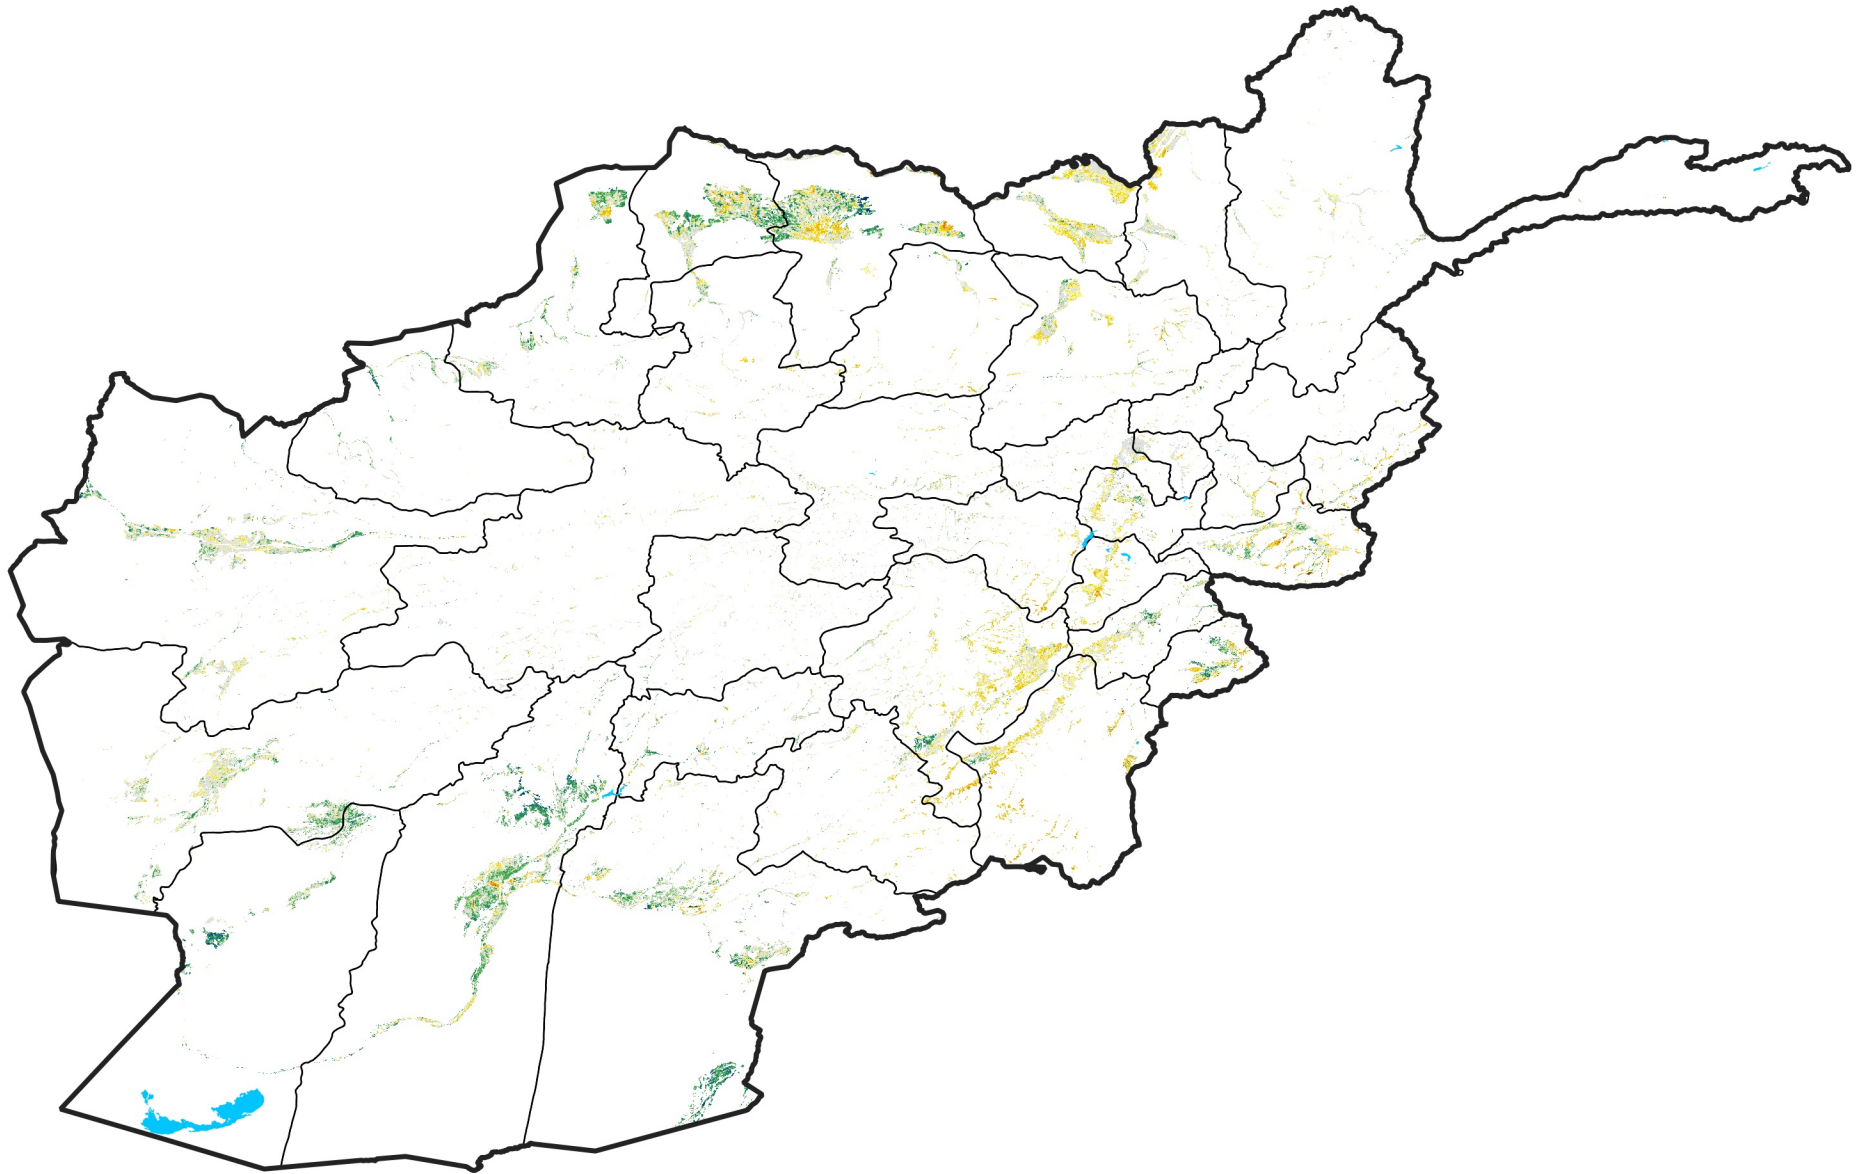

Afghanistan Irrigated Agricultural Areas

Percent of Mean NDVI

2017 / Mean (2012 - 2021)

Period 42 / Jul 21 - 31, 2017

Percent of Normal