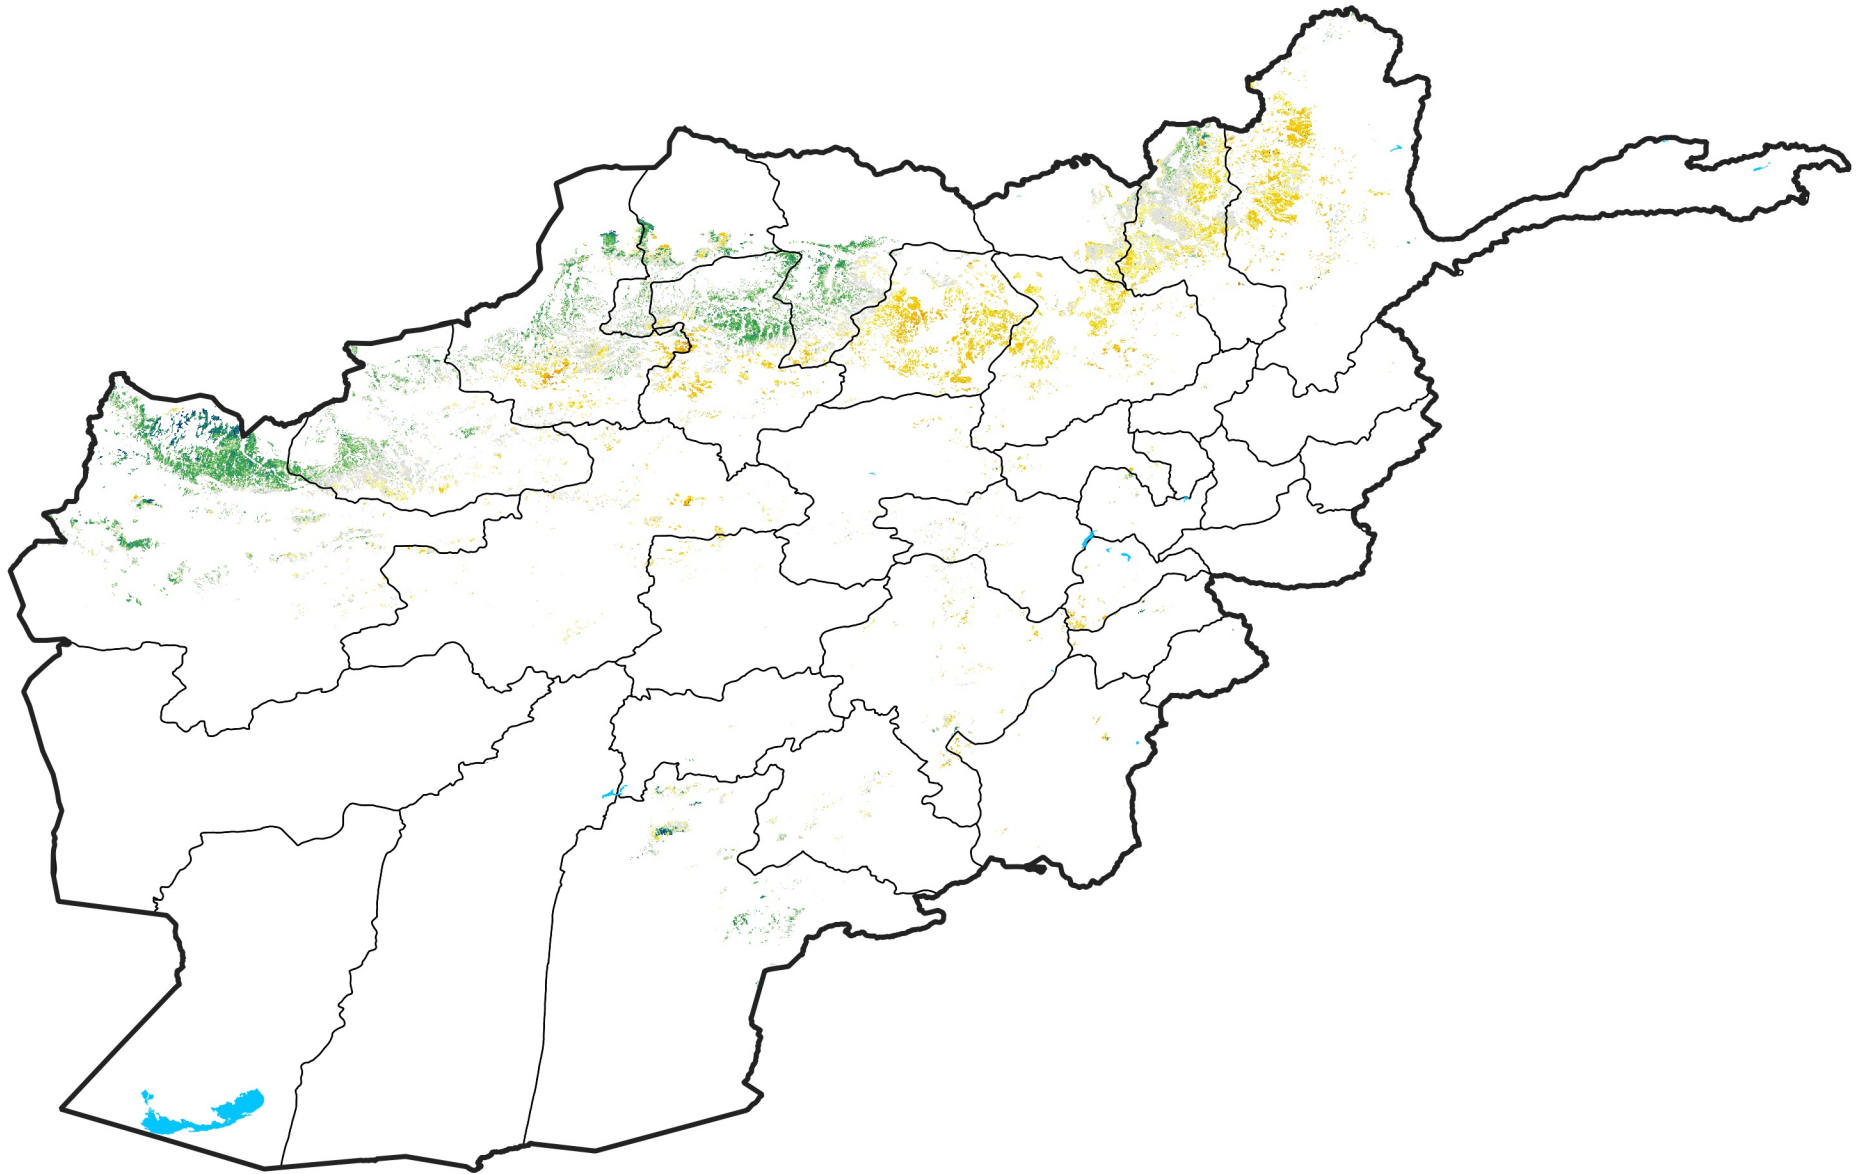

Afghanistan Rainfed Agricultural Areas

Percent of Mean NDVI

2017 / Mean (2012 - 2021)

Period 43 / Jul 26 - Aug 05, 2017

Percent of Normal