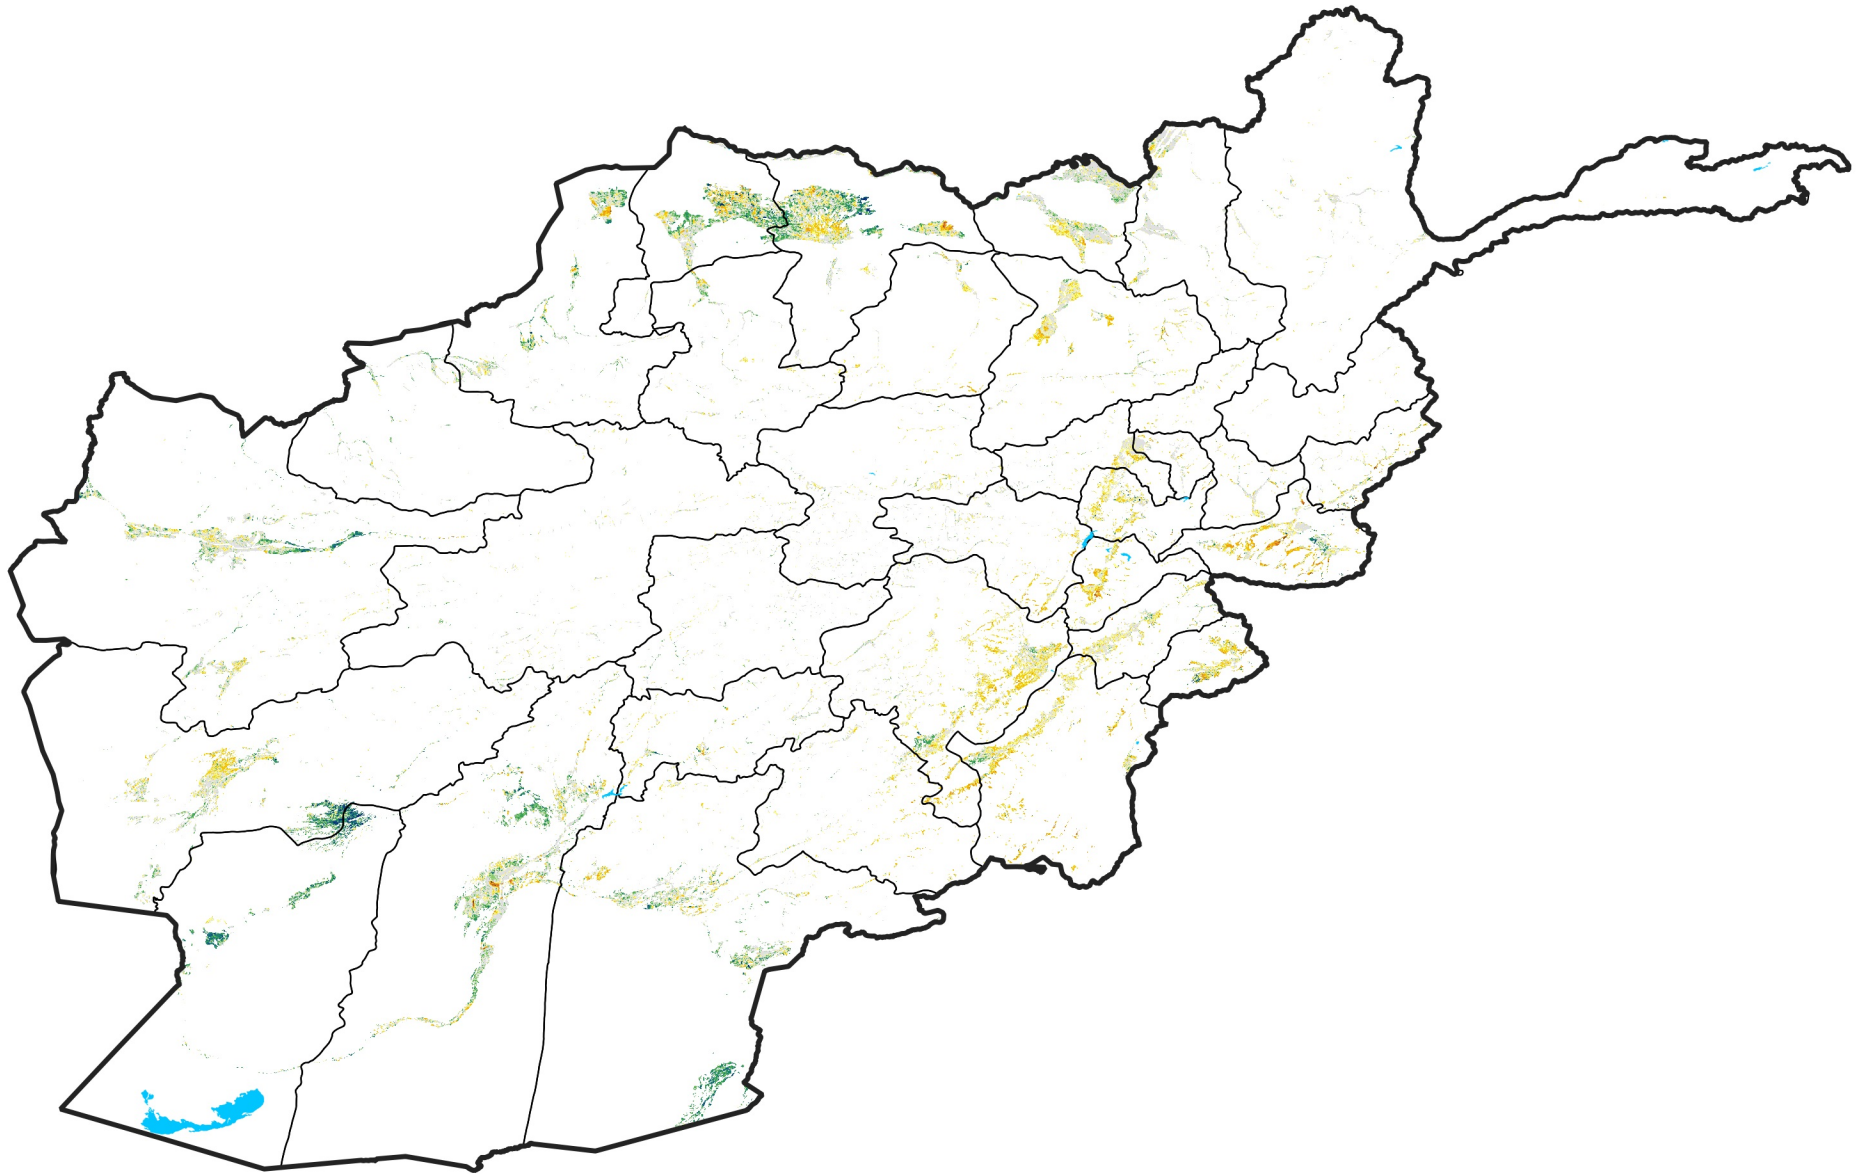

Afghanistan Irrigated Agricultural Areas

Percent of Mean NDVI

2017 / Mean (2012 - 2021)

Period 49 / Aug 26 - Sep 05, 2017

Percent of Normal