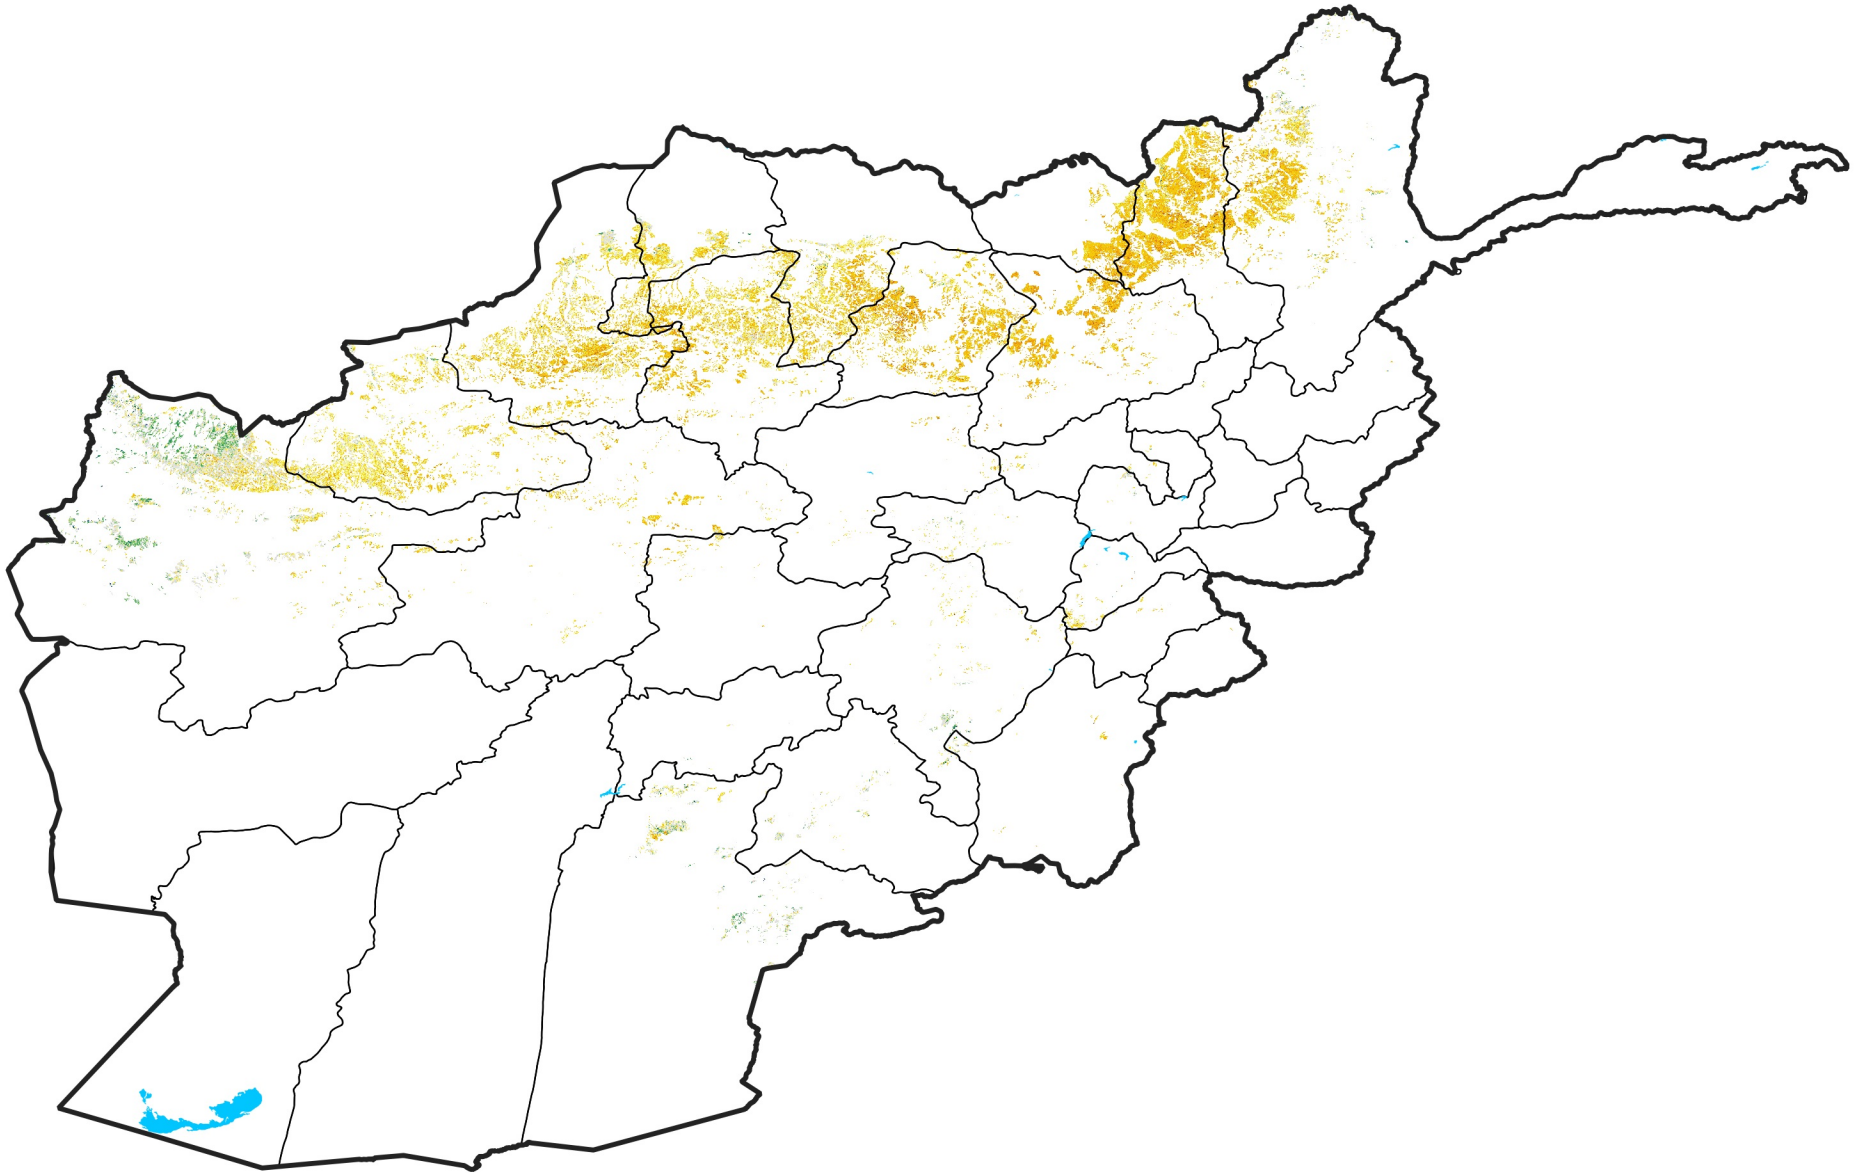

# Afghanistan Rainfed Agricultural Areas

## Percent of Mean NDVI

2017 / Mean (2012 - 2021)

Period 60 / Oct 21 - 31, 2017

### Percent of Normal