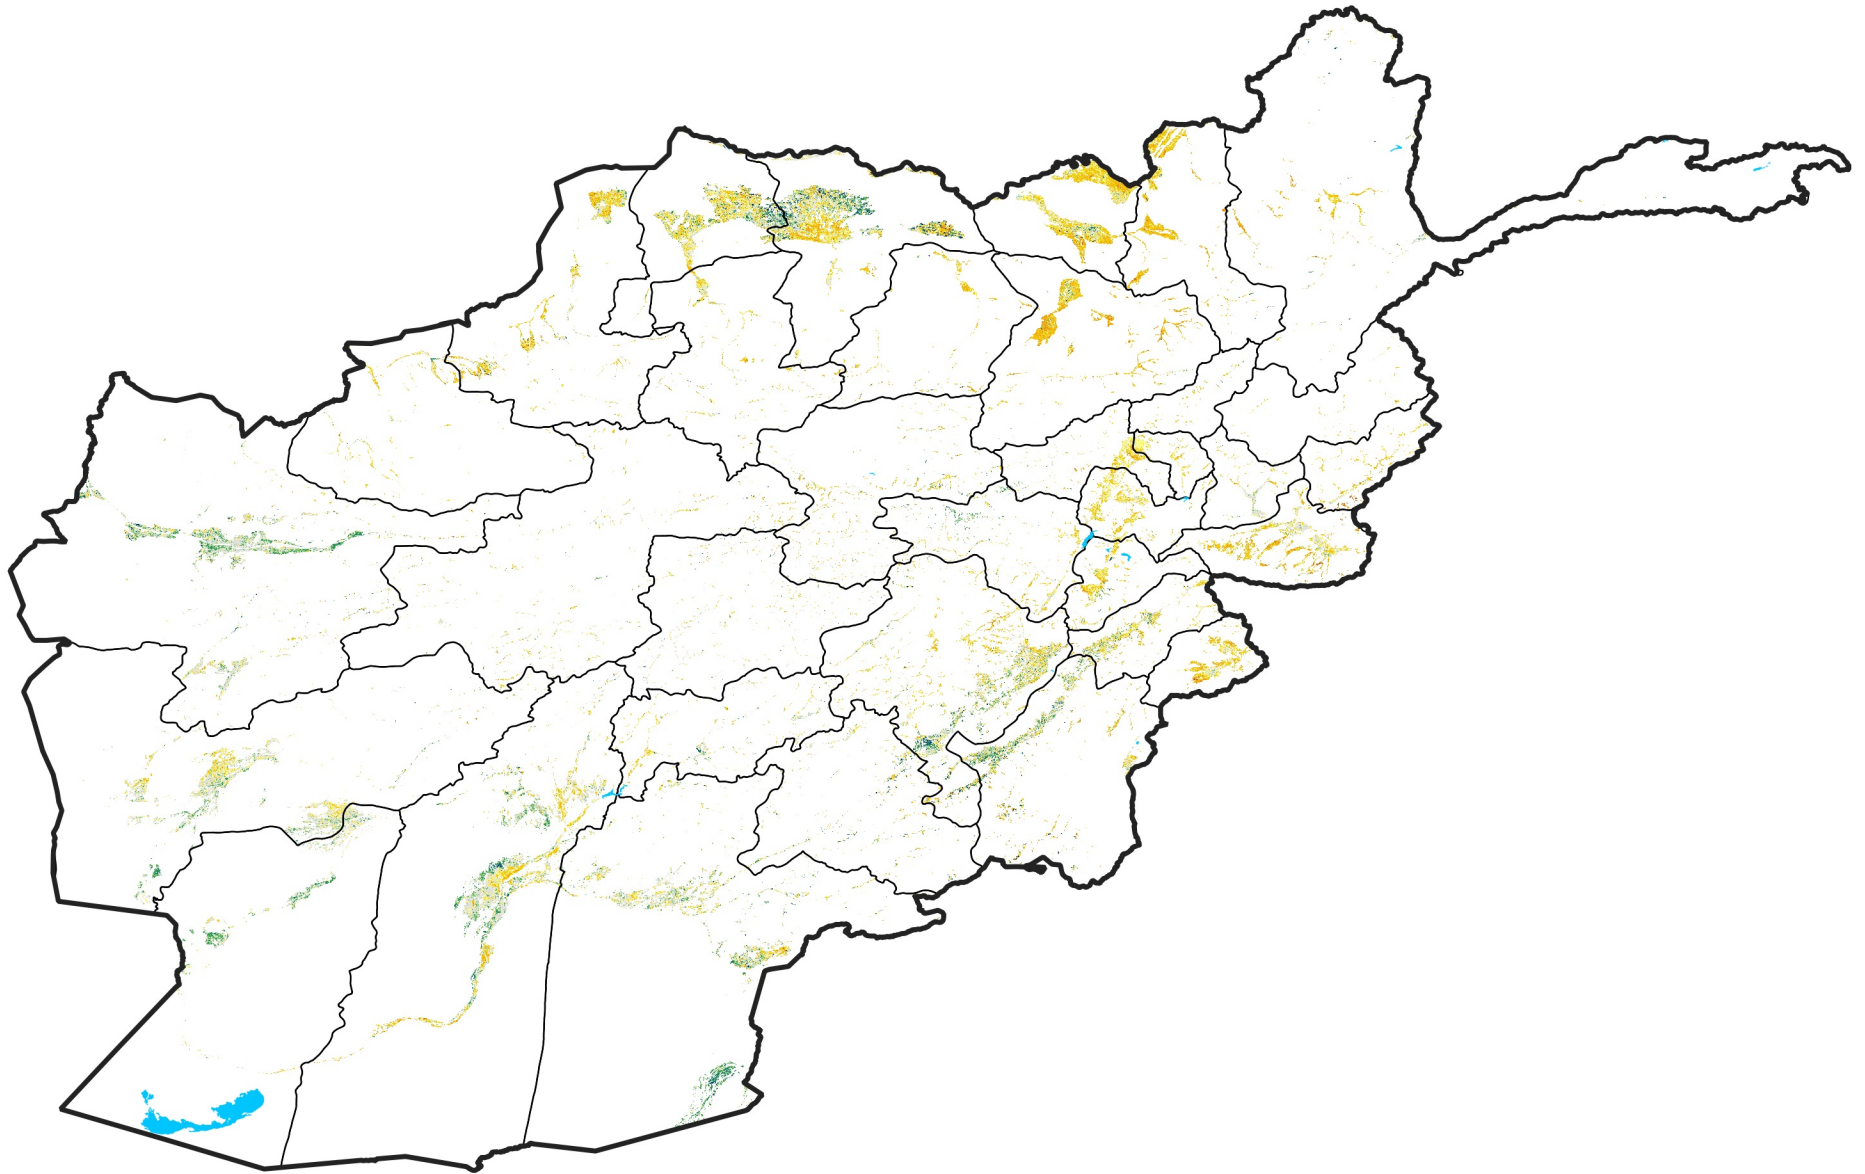

Afghanistan Irrigated Agricultural Areas

Percent of Mean NDVI

2017 / Mean (2012 - 2021)

Period 63 / Nov 06 - 15, 2017

Percent of Normal