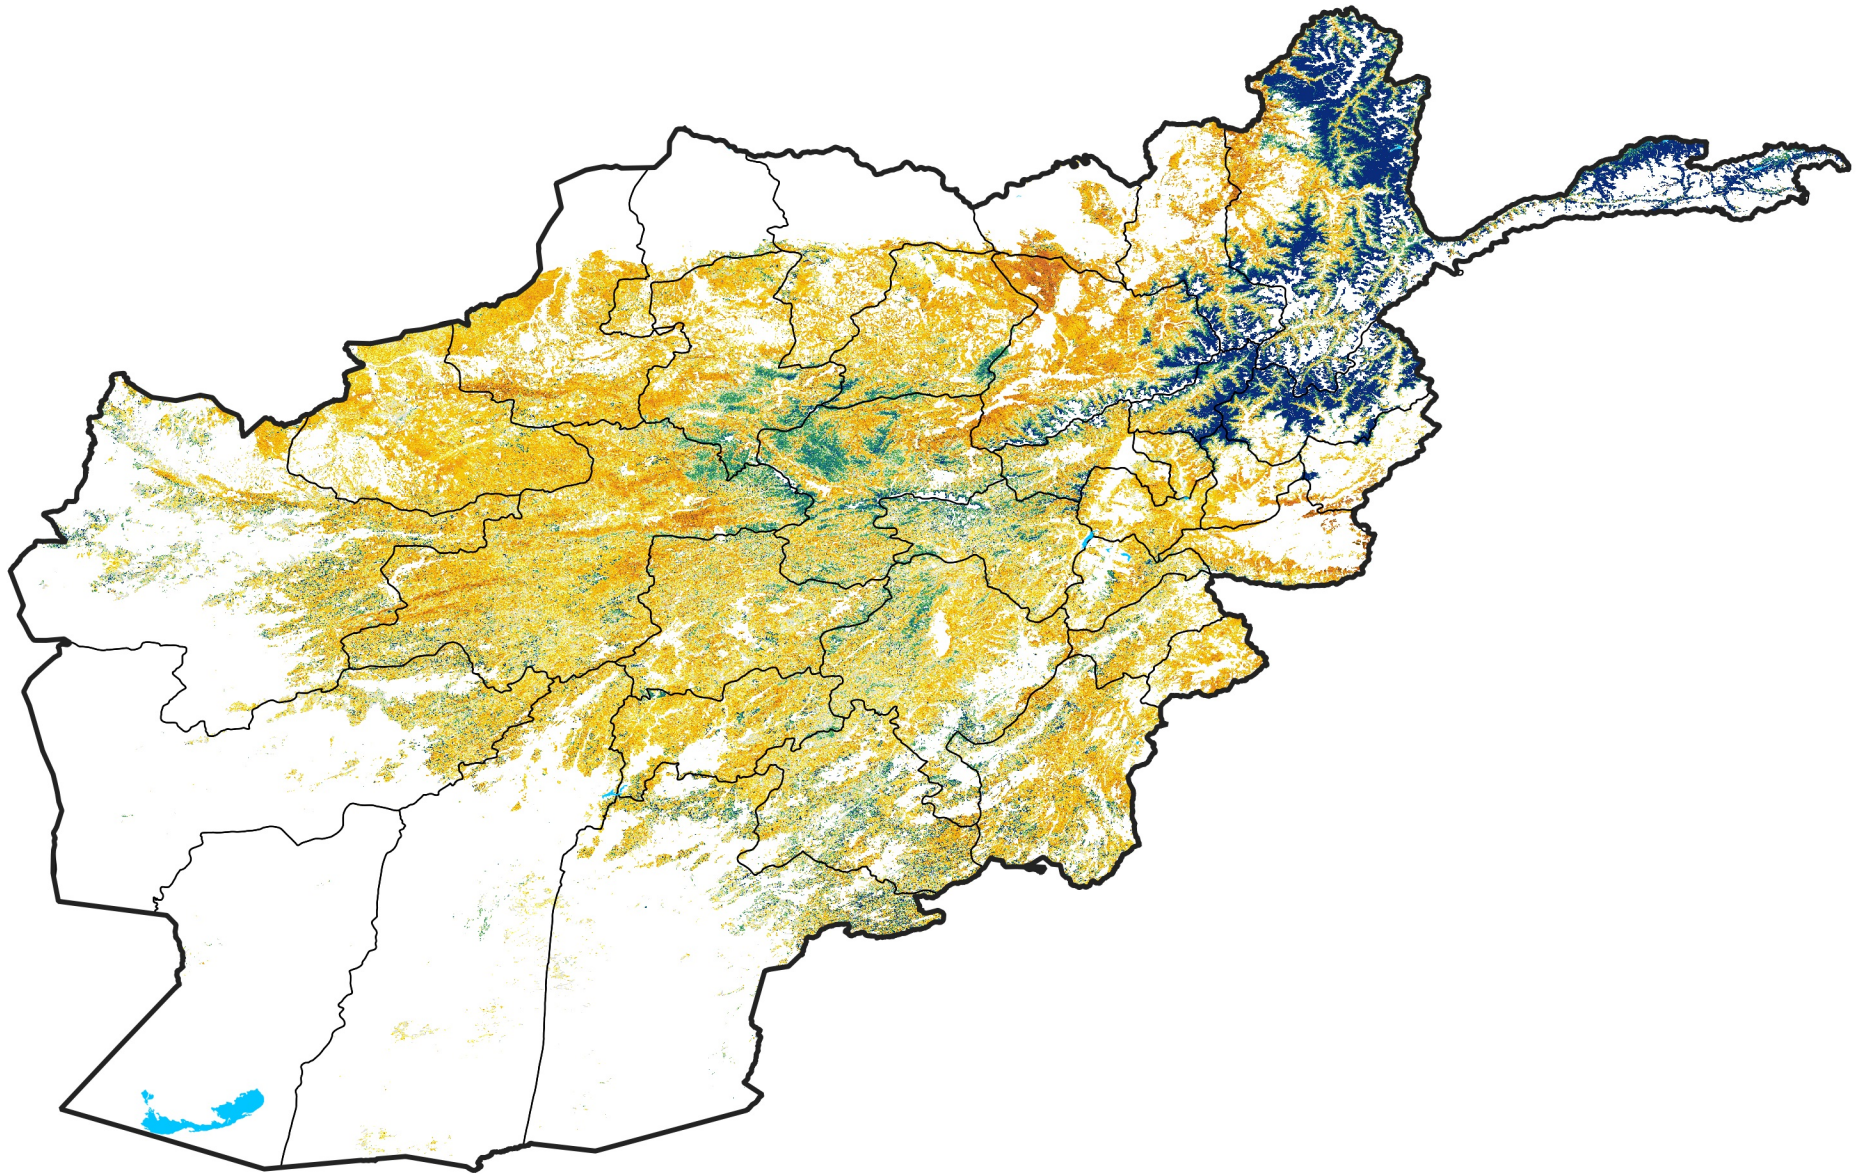

Afghanistan Rangeland Agricultural Areas

Percent of Mean NDVI

2017 / Mean (2012 - 2021)

Period 63 / Nov 06 - 15, 2017

Percent of Normal