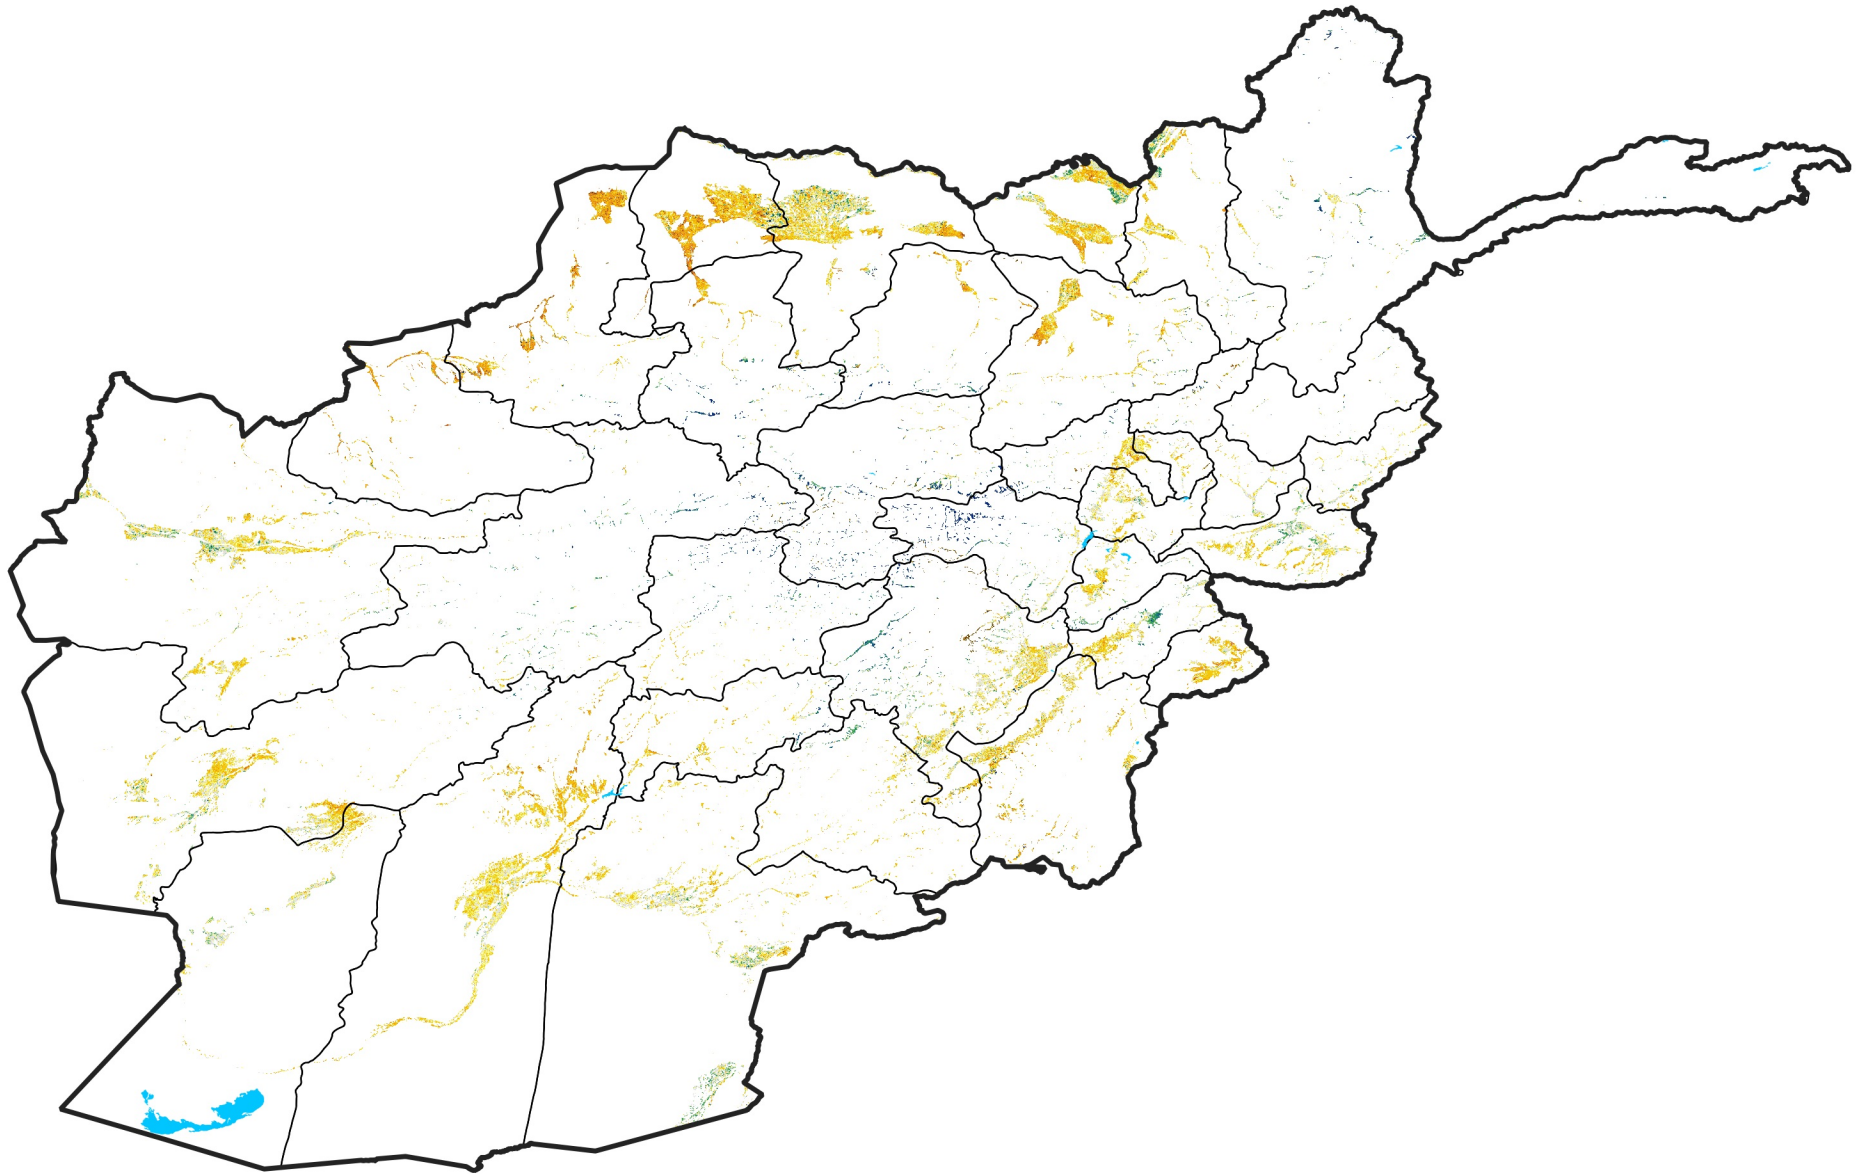

Afghanistan Irrigated Agricultural Areas

Percent of Mean NDVI

2017 / Mean (2012 - 2021)

Period 72 / Dec 21 - 31, 2017

Percent of Normal