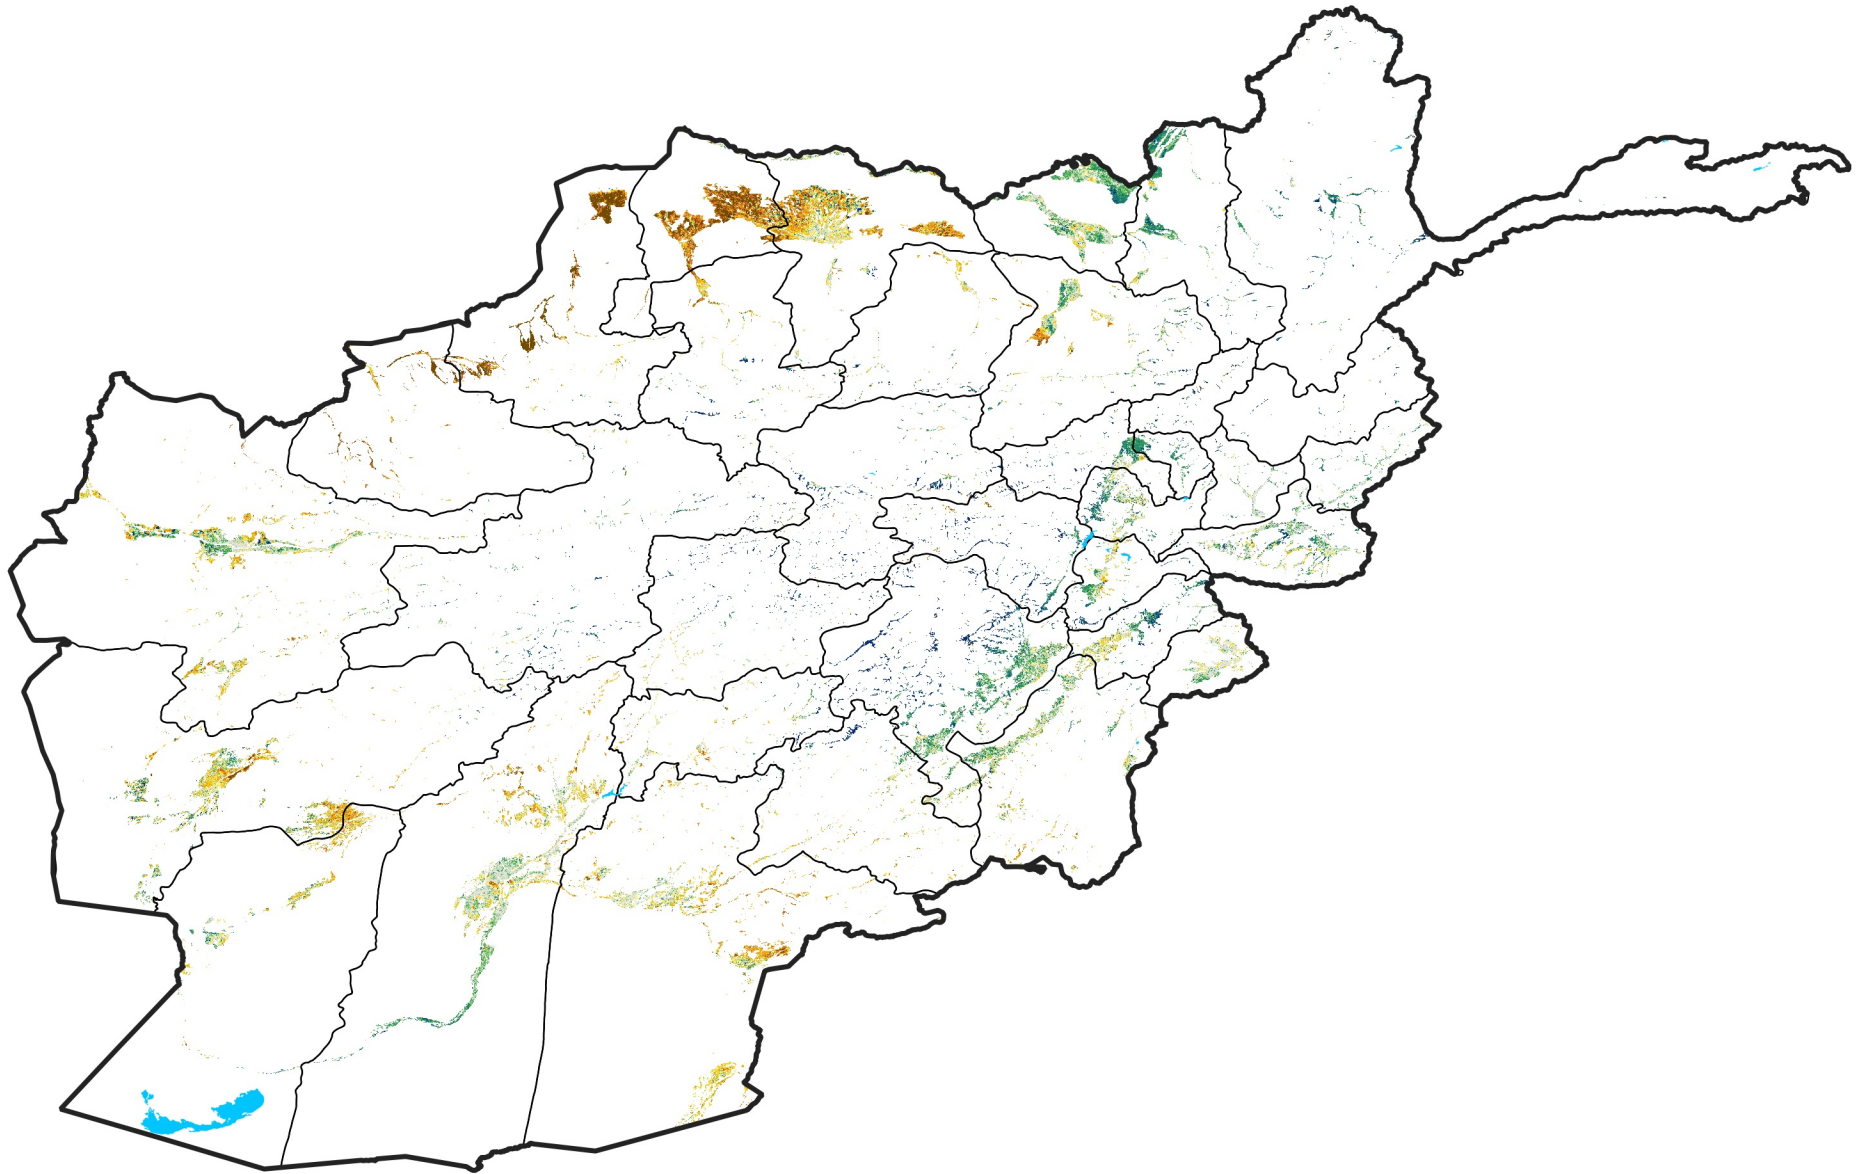

Afghanistan Irrigated Agricultural Areas

Percent of Mean NDVI

2018 / Mean (2012 - 2021)

Period 14 / Mar 01 - 10, 2018

Percent of Normal