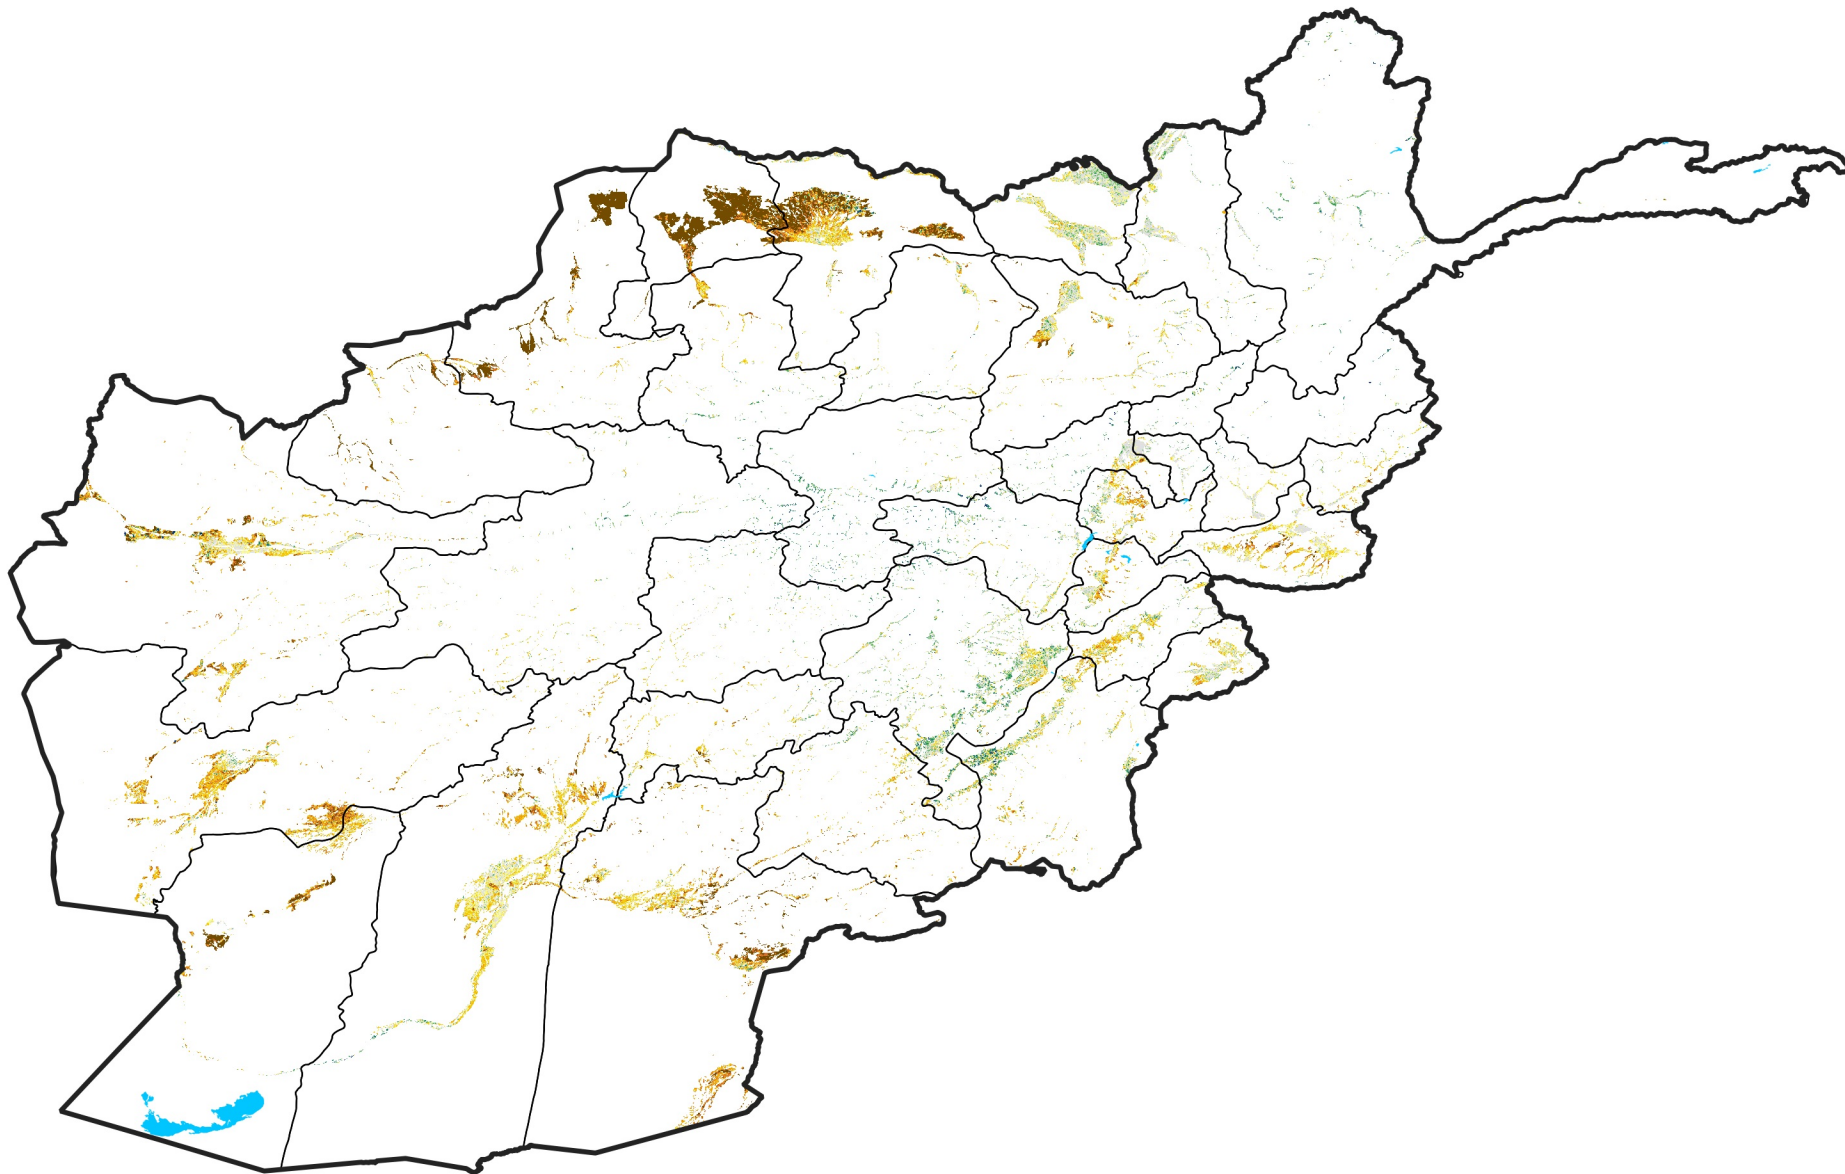

Afghanistan Irrigated Agricultural Areas

Percent of Mean NDVI

2018 / Mean (2012 - 2021)

Period 24 / Apr 21 - 30, 2018

Percent of Normal