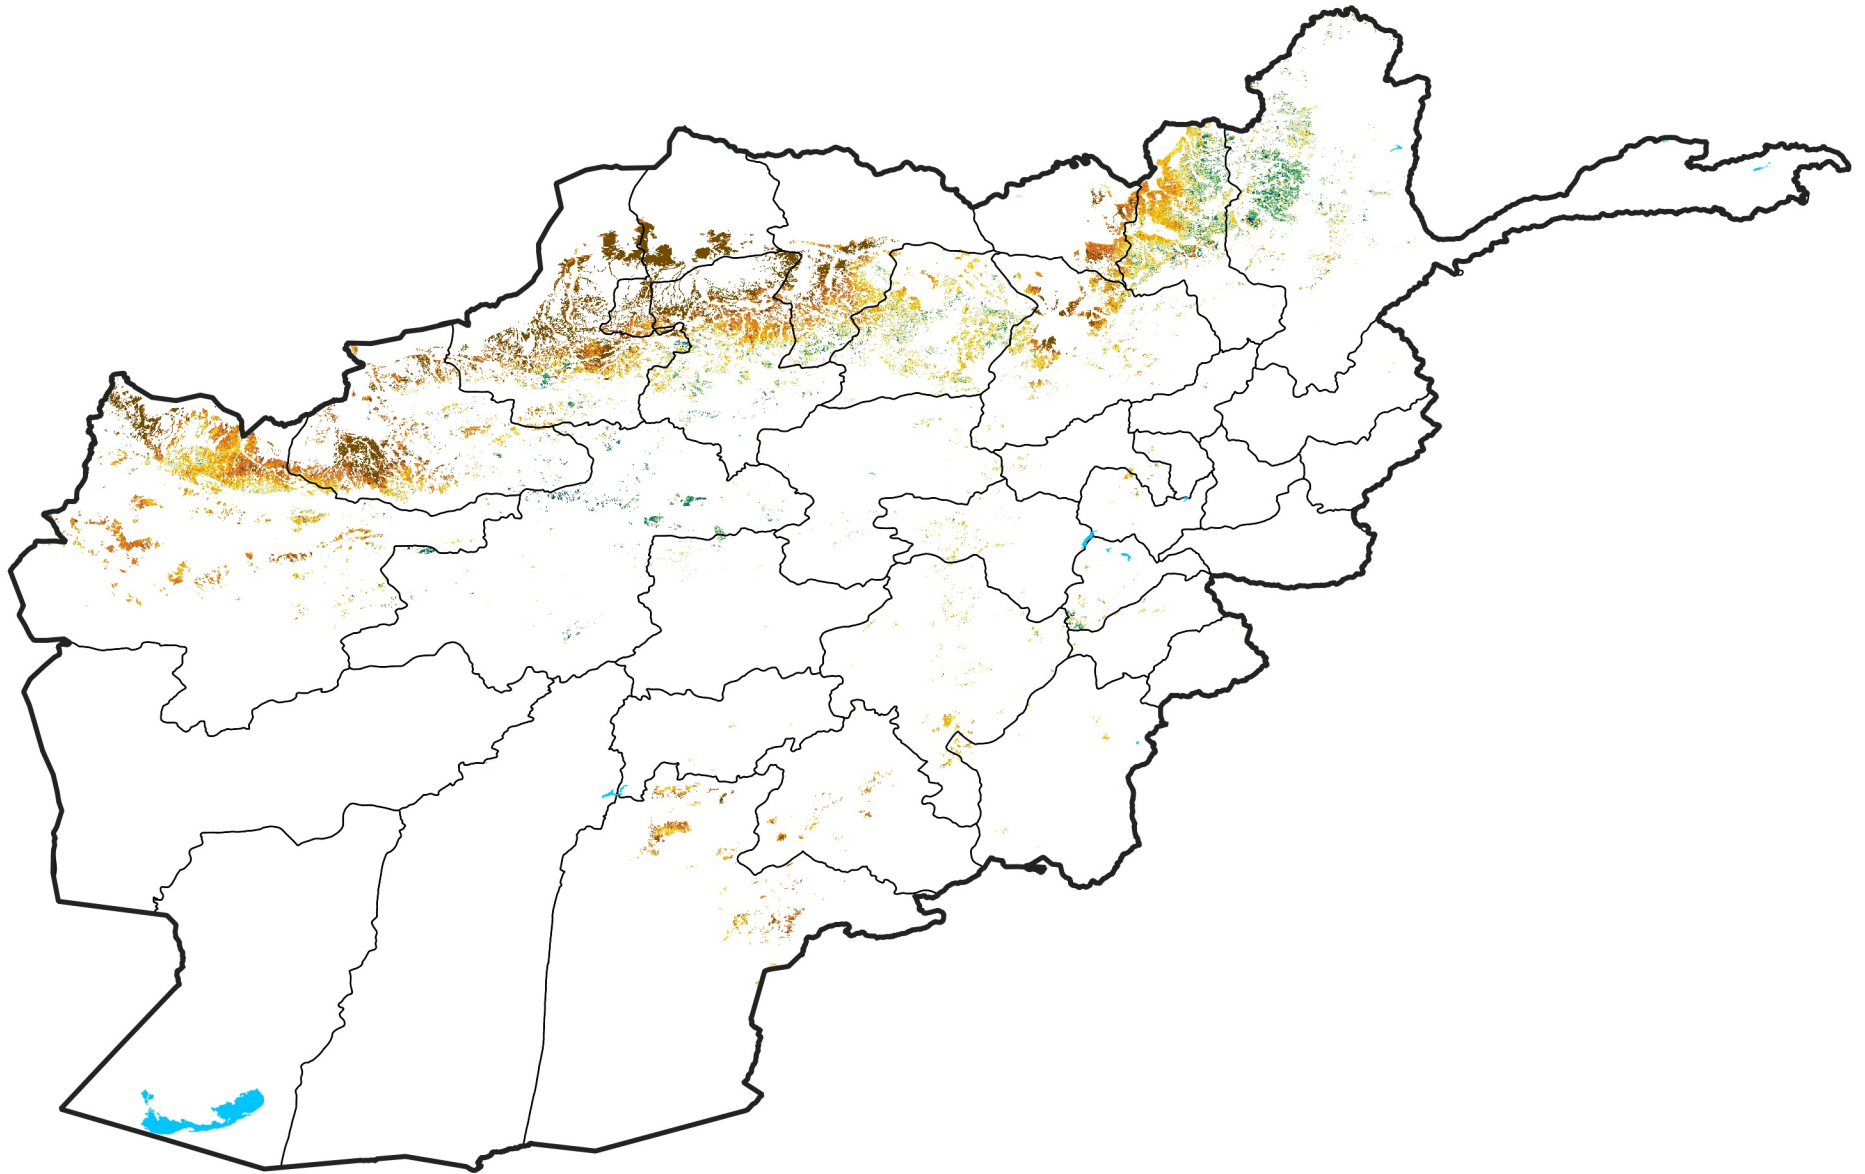

Afghanistan Rainfed Agricultural Areas

Percent of Mean NDVI

2018 / Mean (2012 - 2021)

Period 32 / Jun 01 - 10, 2018

Percent of Normal