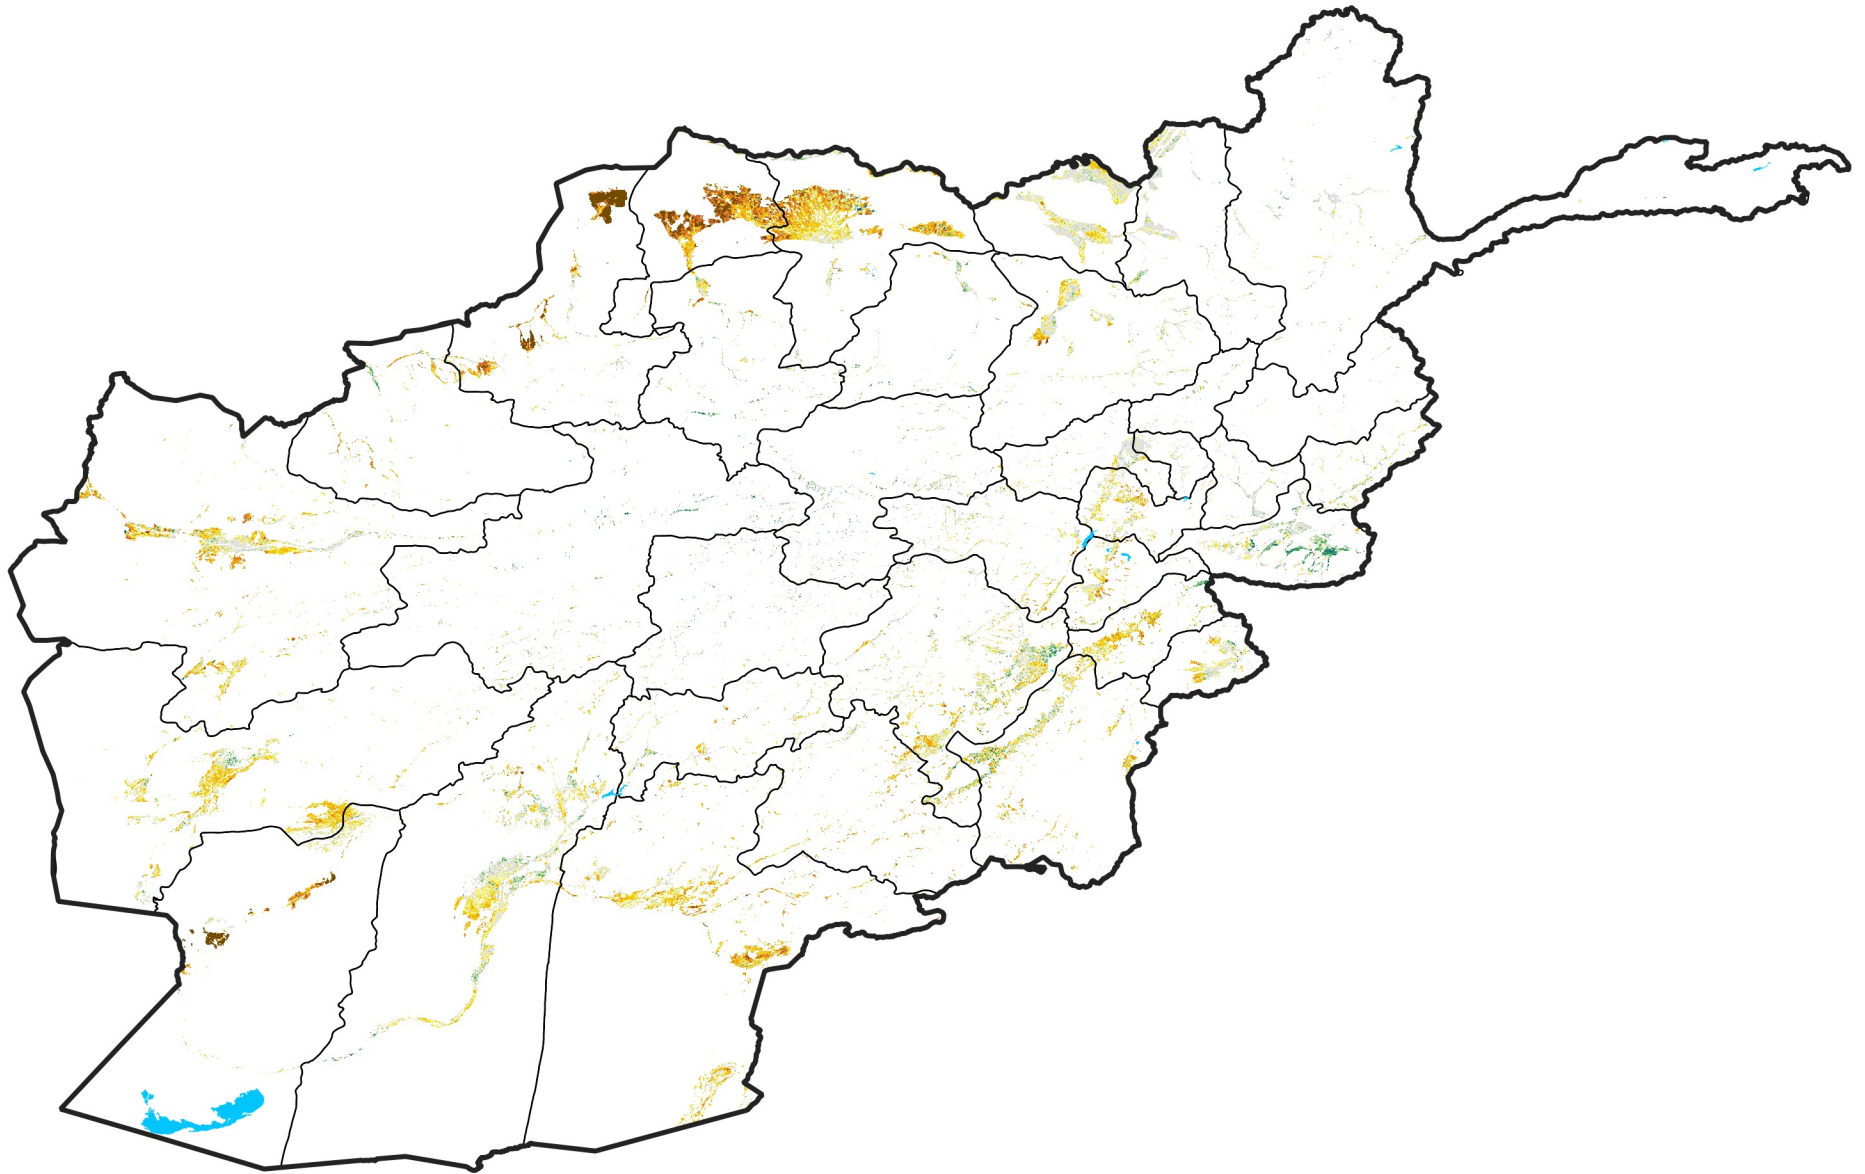

Afghanistan Irrigated Agricultural Areas

Percent of Mean NDVI

2018 / Mean (2012 - 2021)

Period 34 / Jun 11 - 20, 2018

Percent of Normal