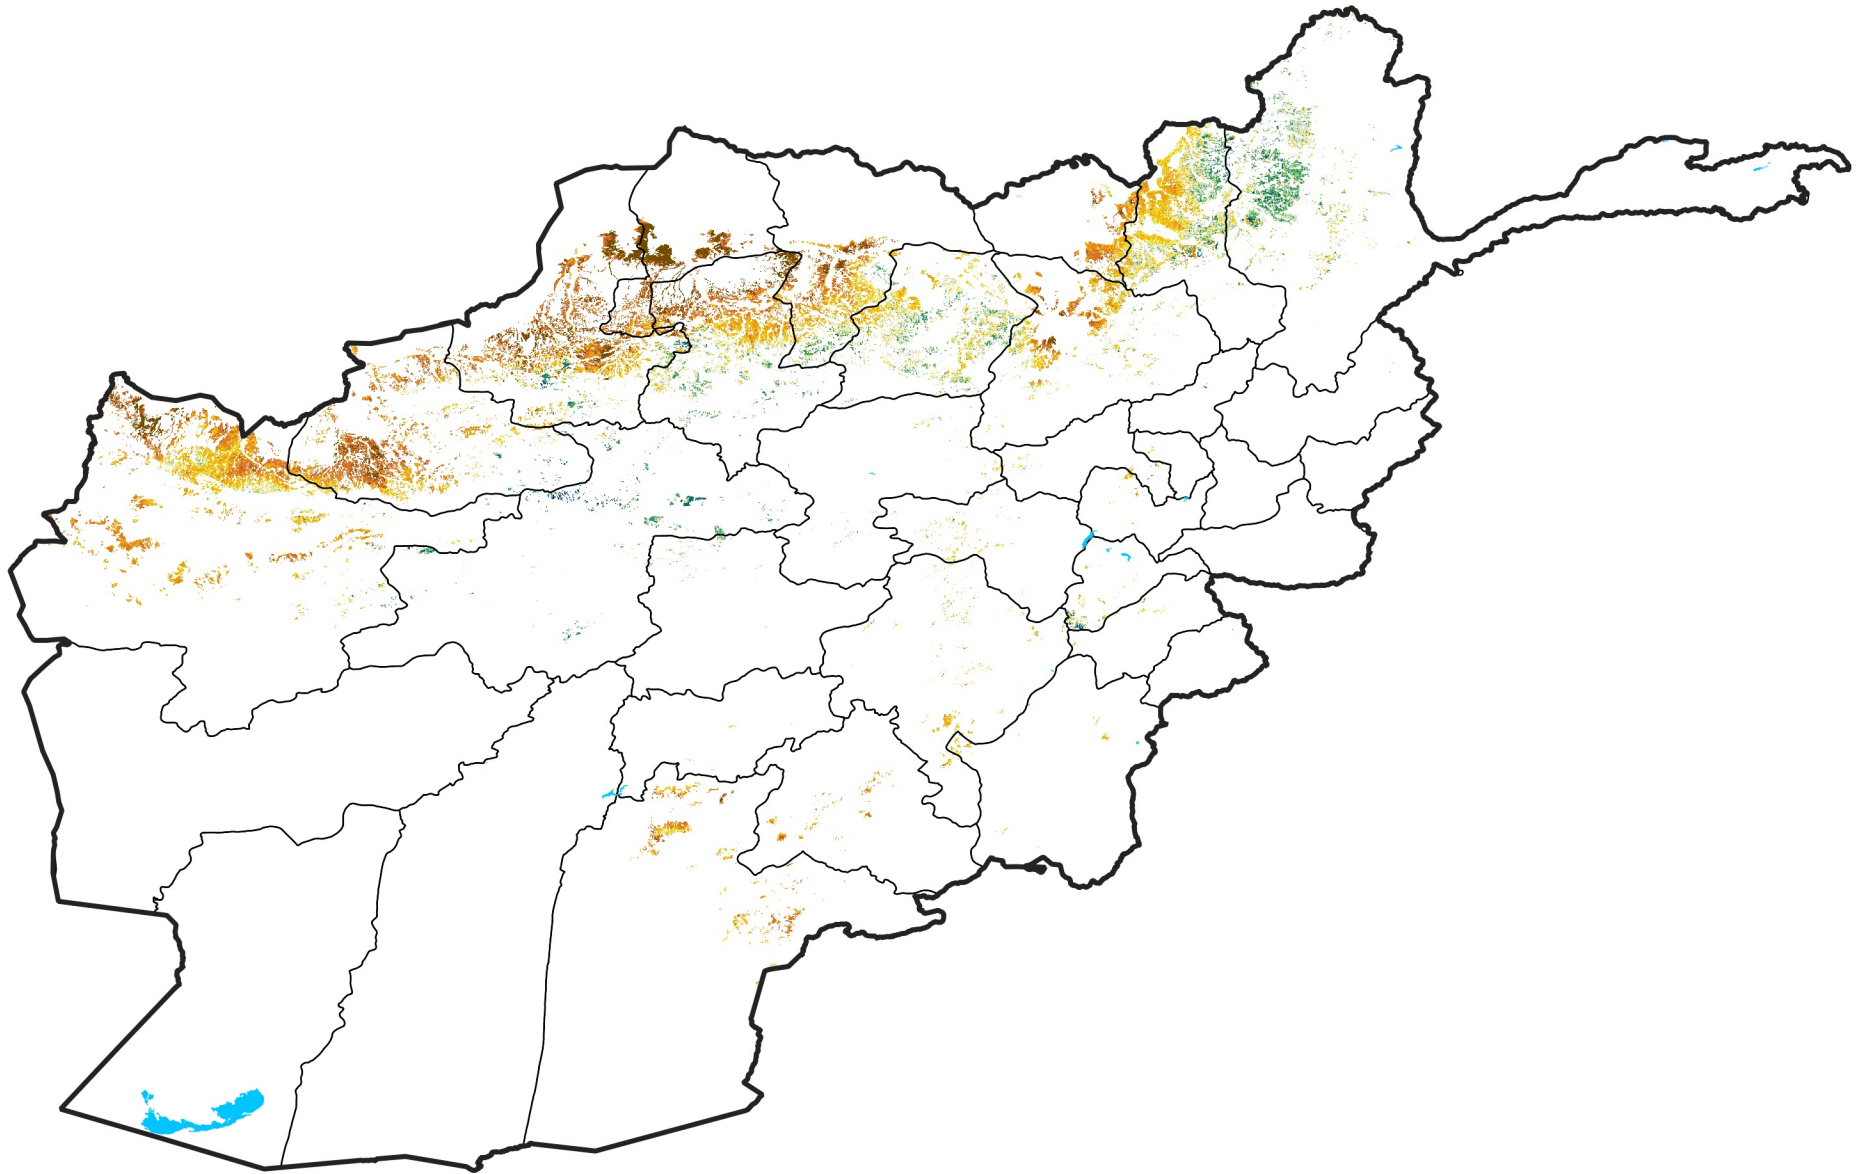

Afghanistan Rainfed Agricultural Areas

Percent of Mean NDVI

2018 / Mean (2012 - 2021)

Period 34 / Jun 11 - 20, 2018

Percent of Normal