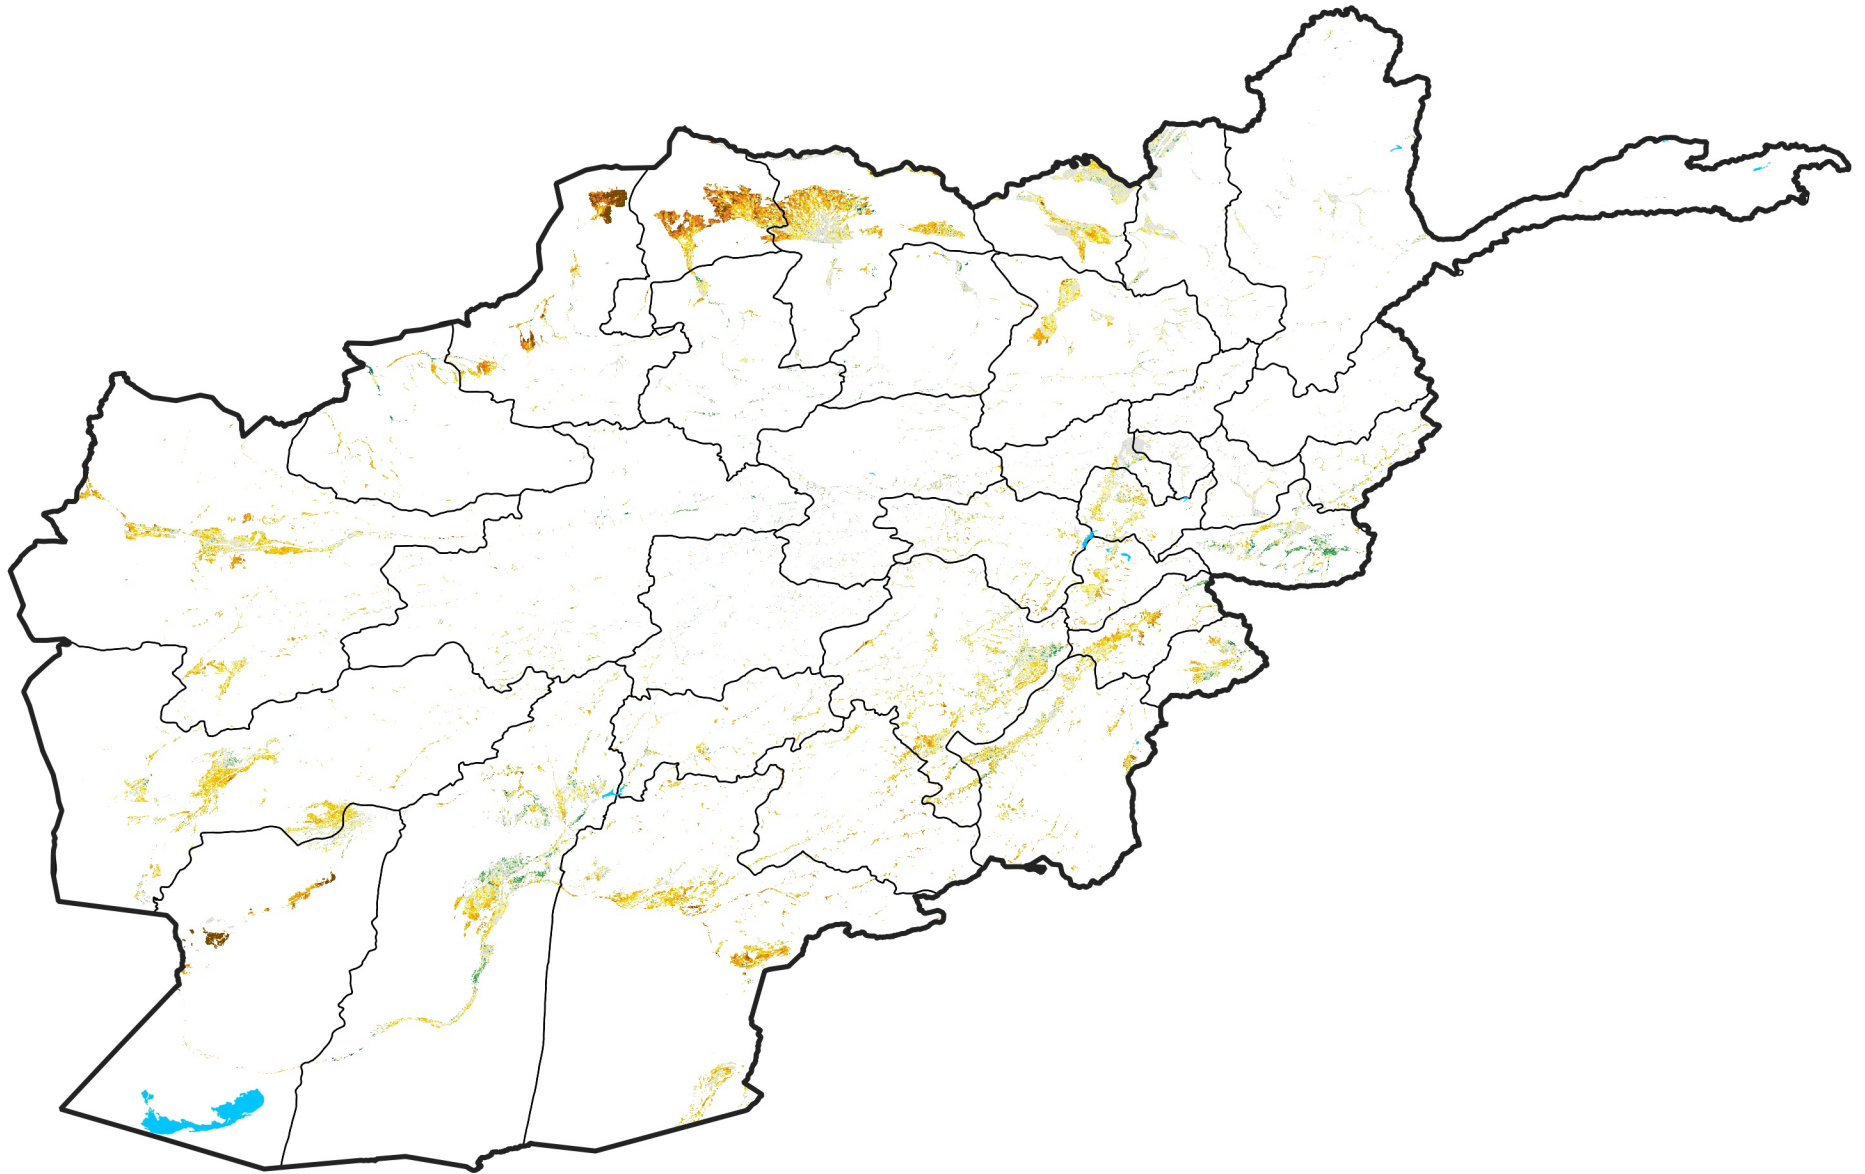

Afghanistan Irrigated Agricultural Areas

Percent of Mean NDVI

2018 / Mean (2012 - 2021)

Period 38 / Jul 01 - 10, 2018

Percent of Normal