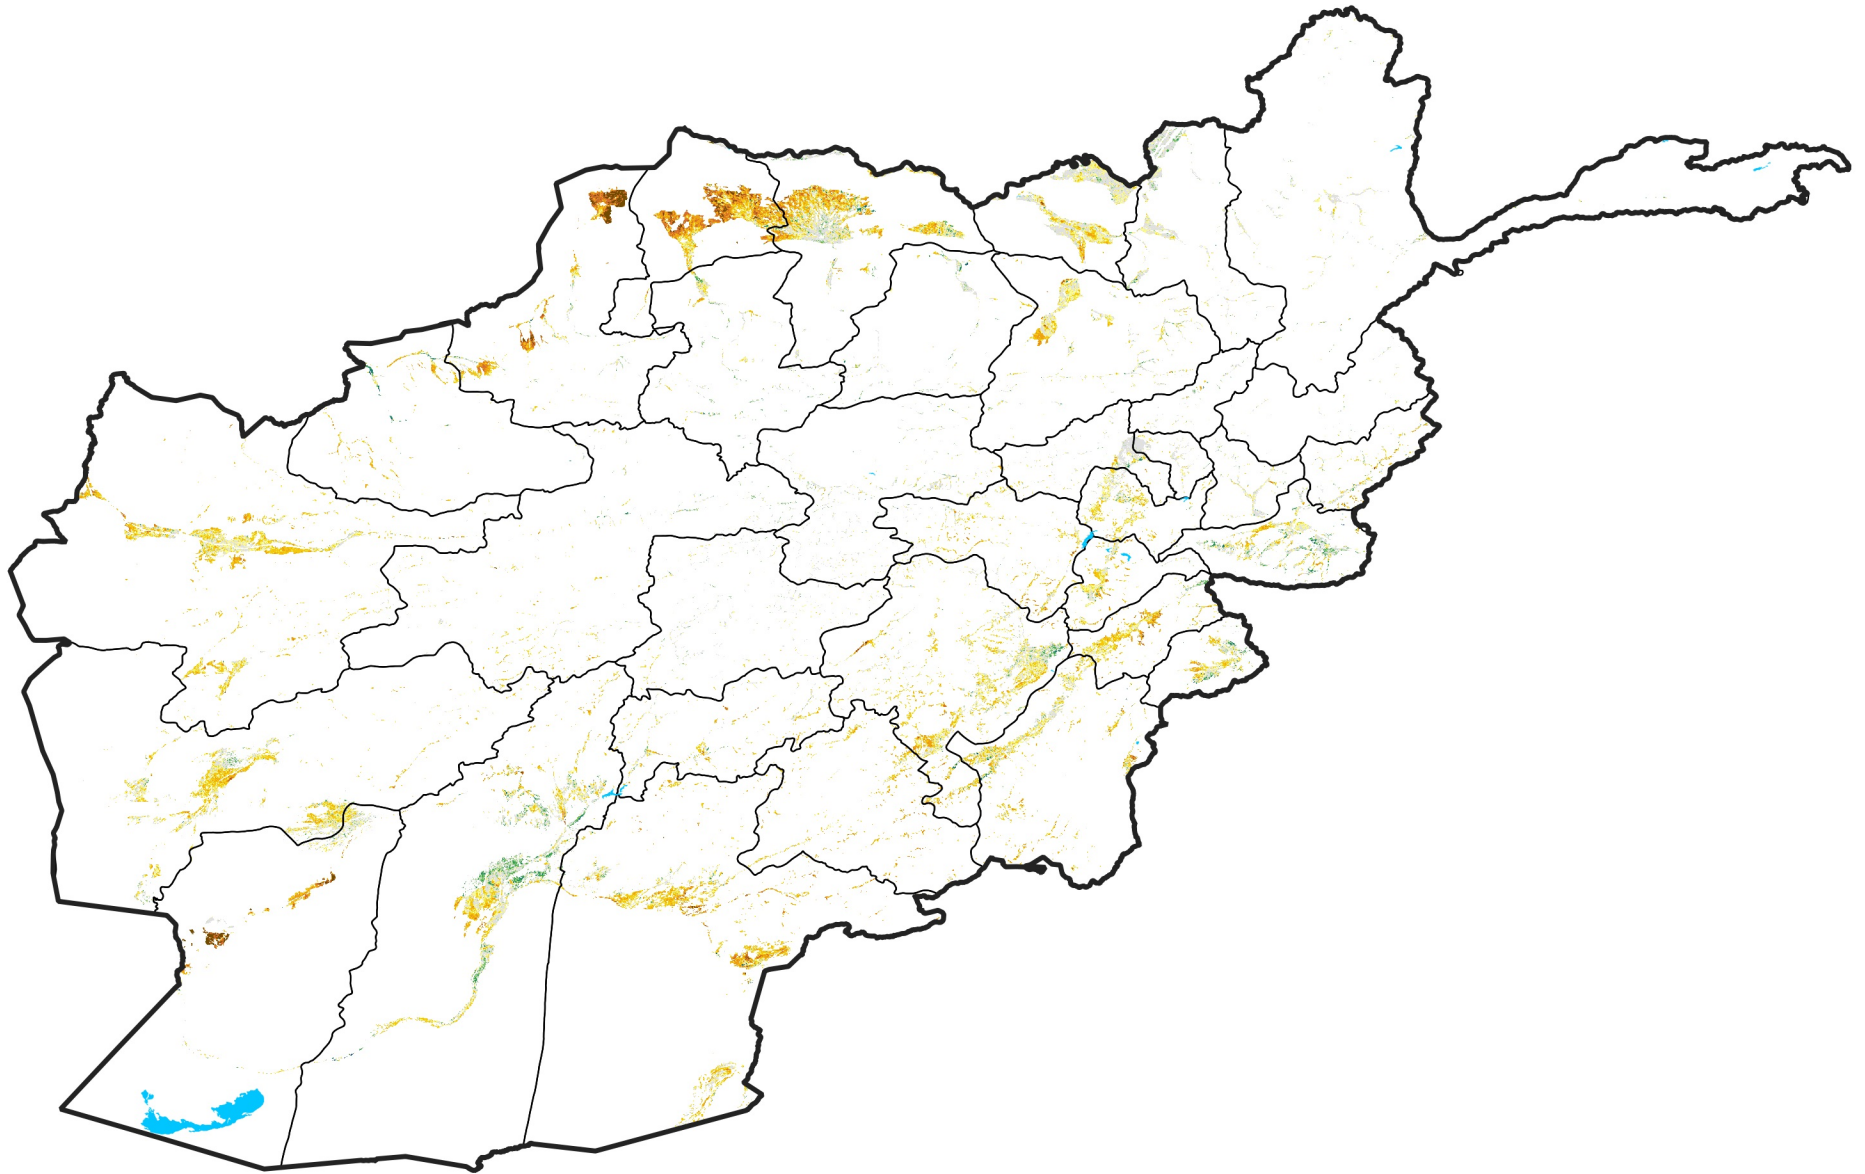

Afghanistan Irrigated Agricultural Areas

Percent of Mean NDVI

2018 / Mean (2012 - 2021)

Period 40 / Jul 11 - 20, 2018

Percent of Normal