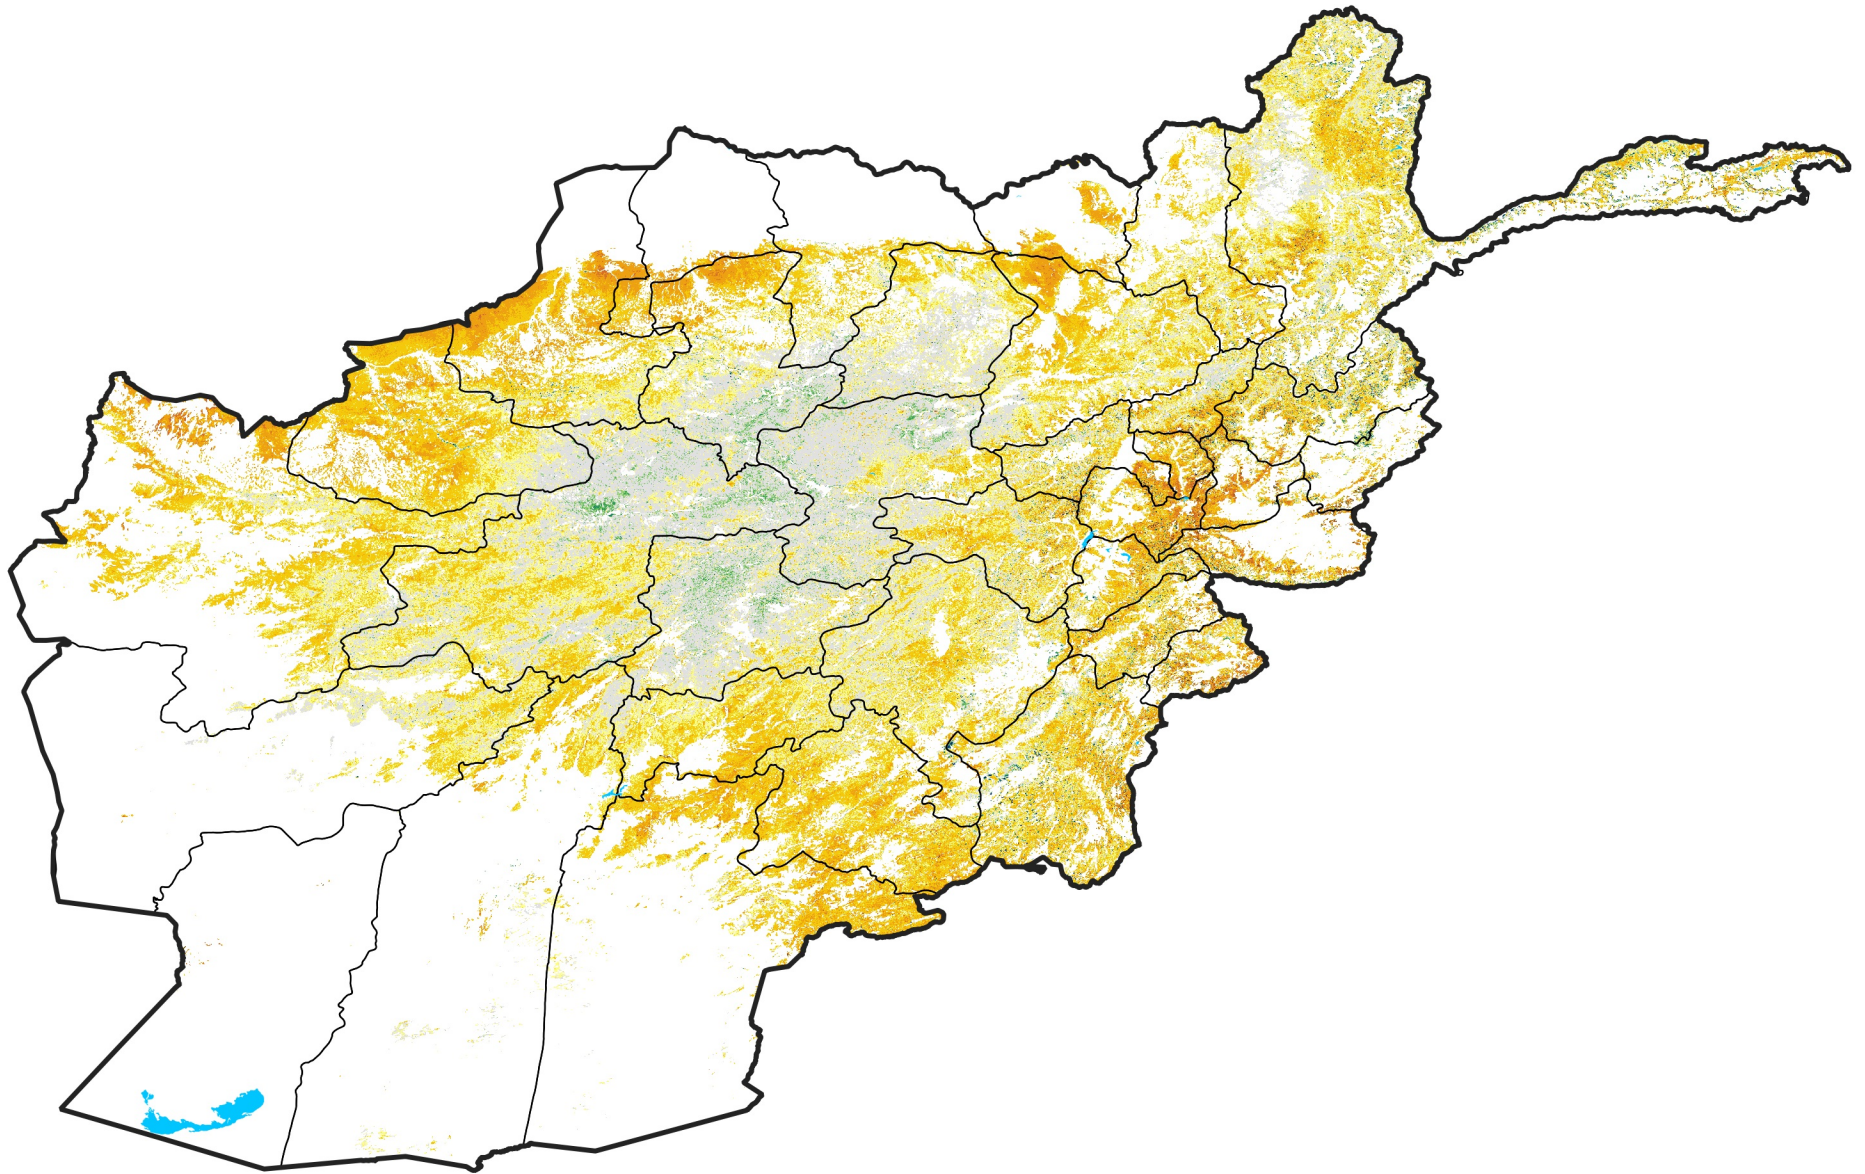

Afghanistan Rangeland Agricultural Areas

Percent of Mean NDVI

2018 / Mean (2012 - 2021)

Period 50 / Sep 01 - 10, 2018

Percent of Normal