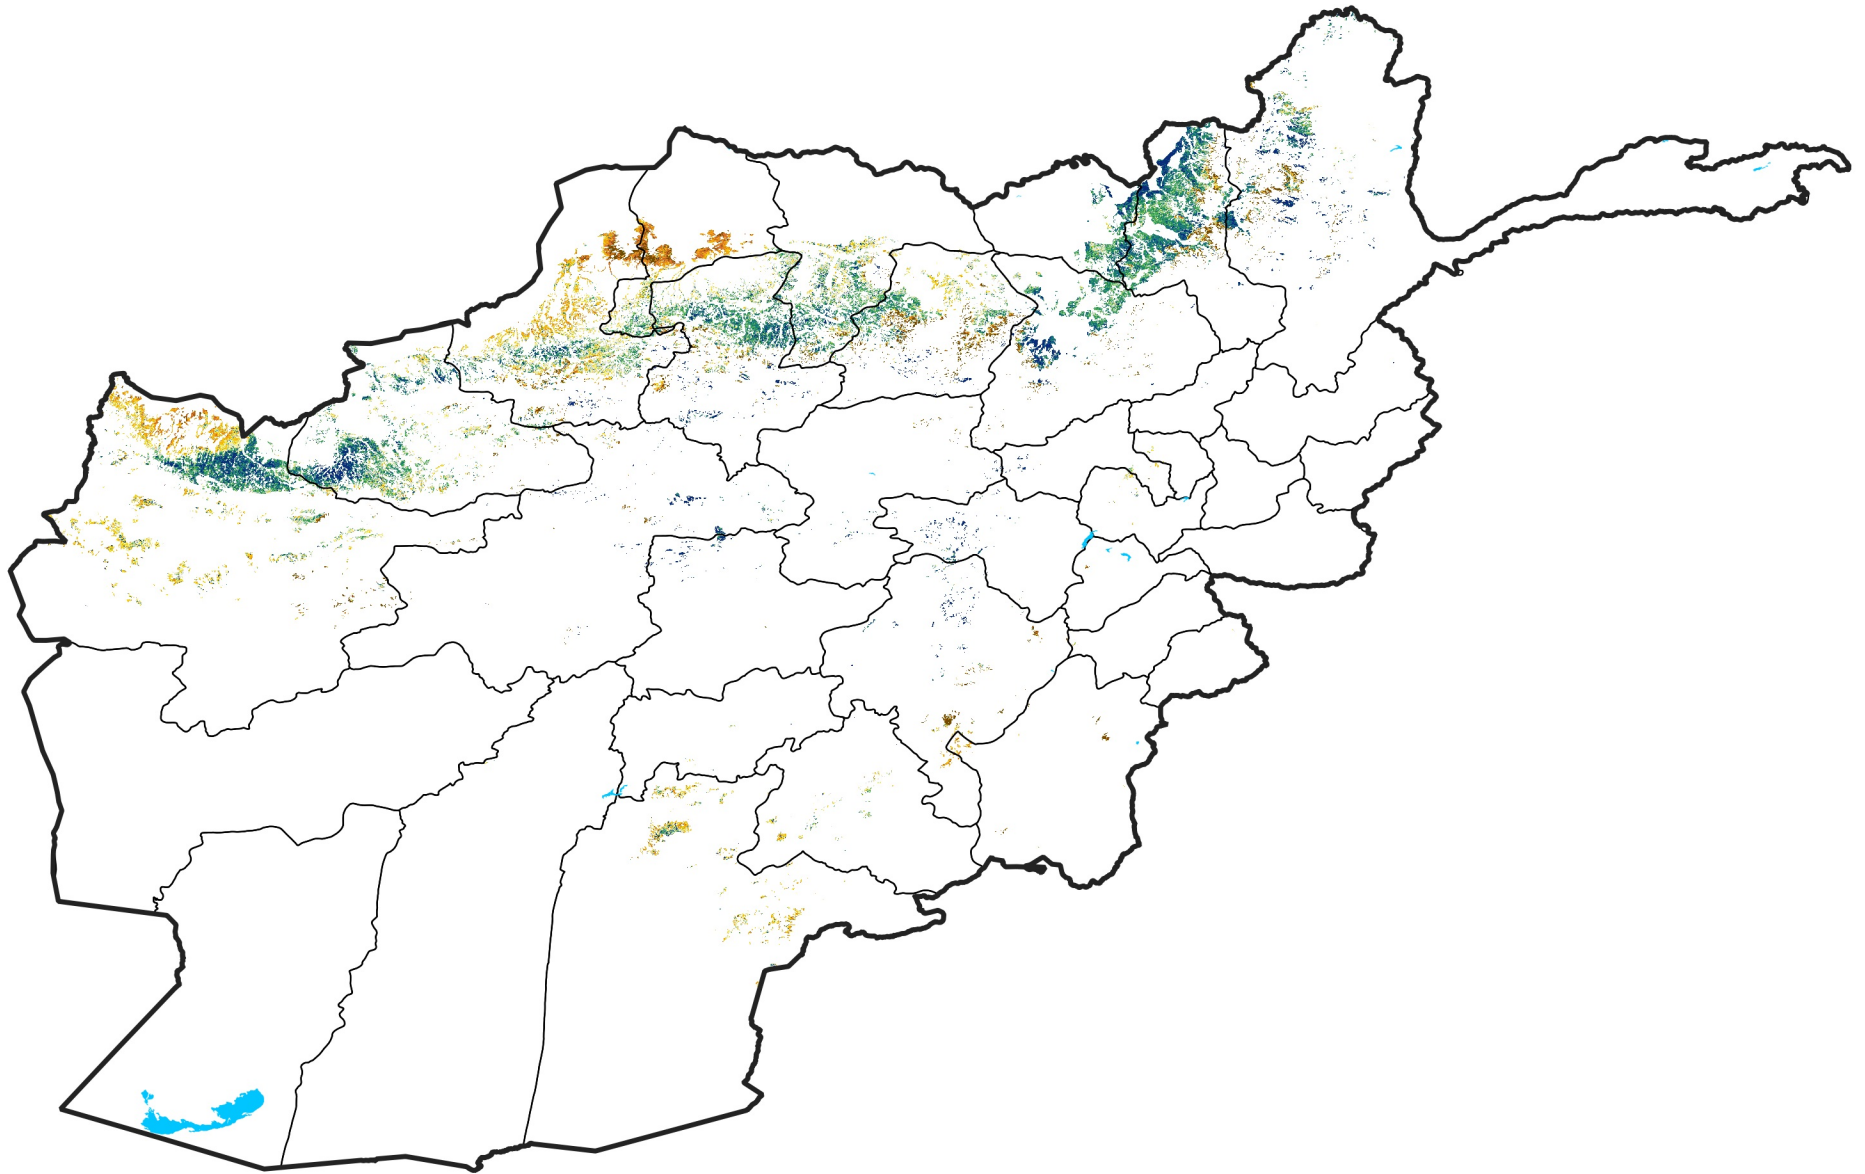

Afghanistan Rainfed Agricultural Areas

Percent of Mean NDVI

2019 / Mean (2012 - 2021)

Period 09 / Feb 06 - 15, 2019

Percent of Normal