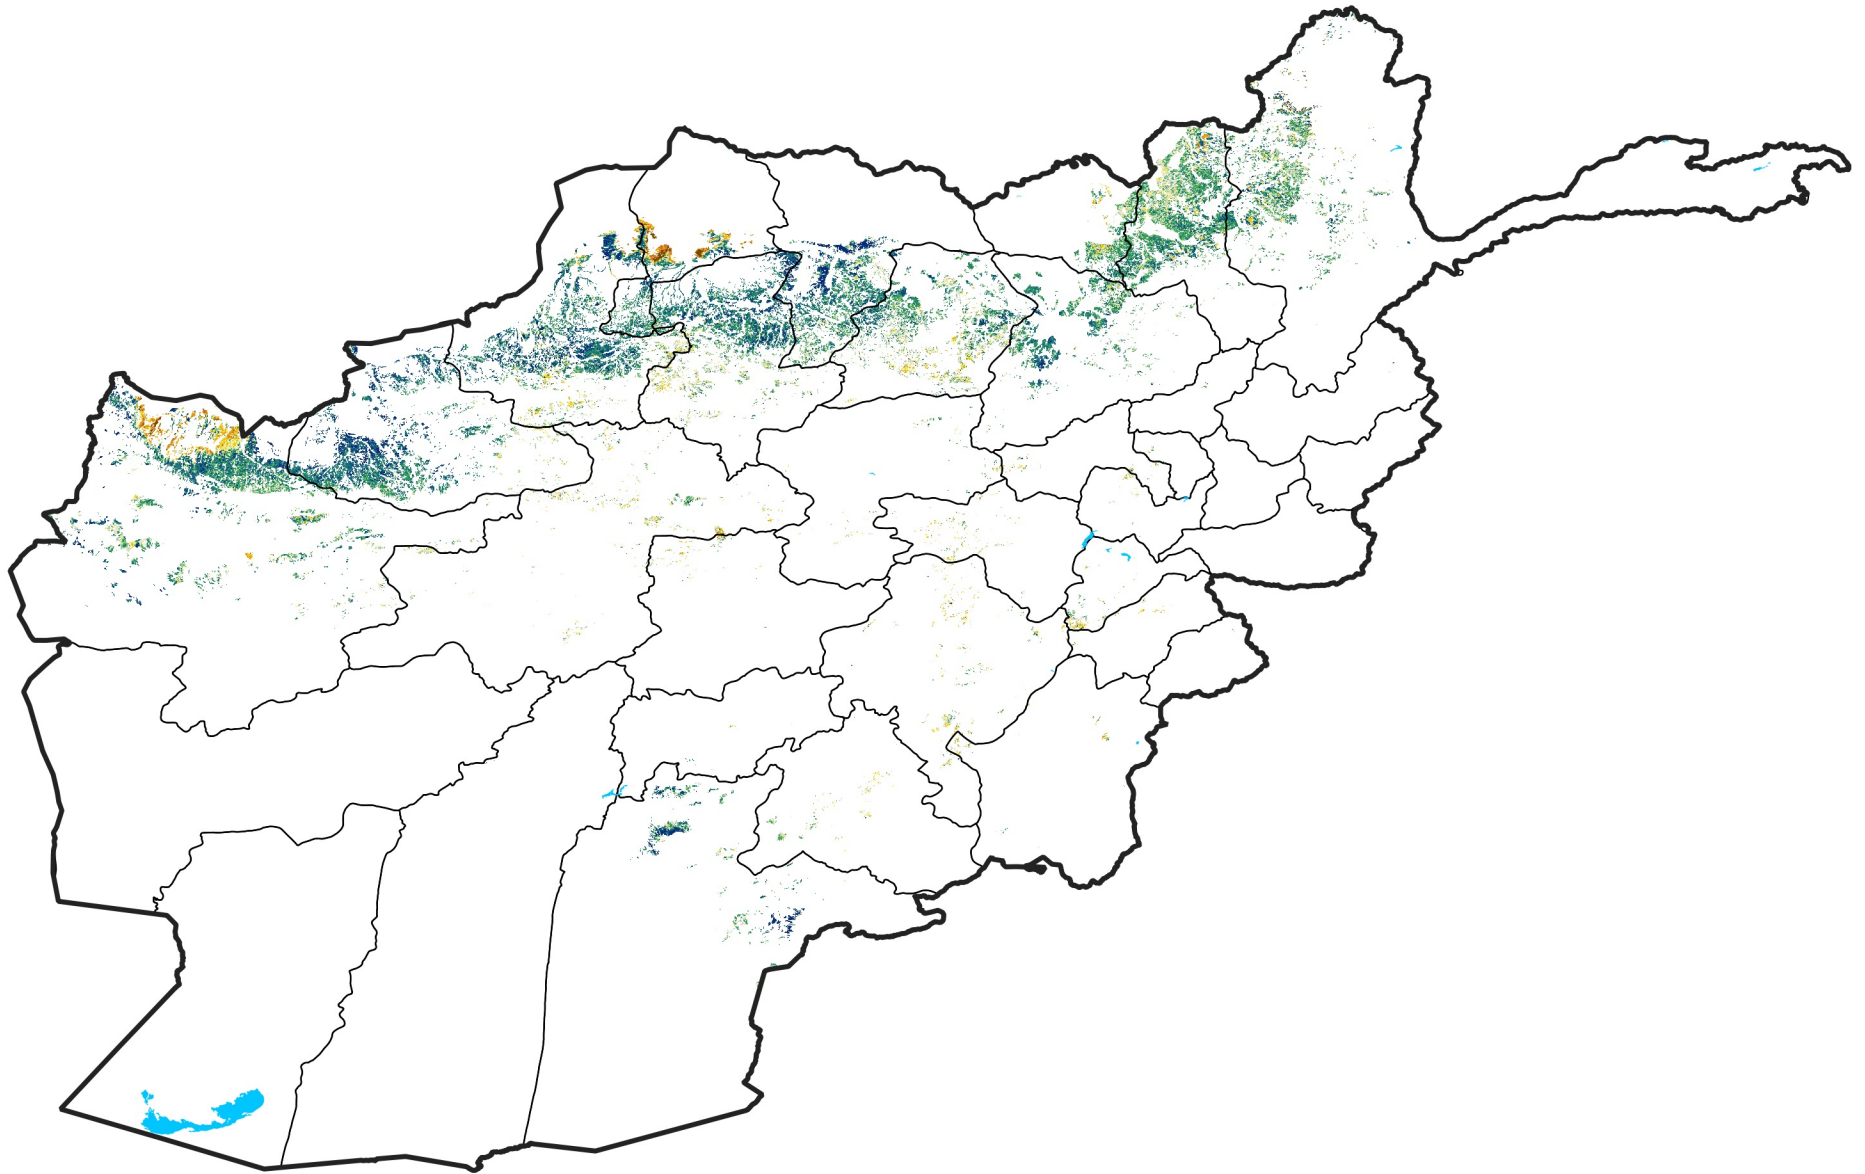

Afghanistan Rainfed Agricultural Areas

Percent of Mean NDVI

2019 / Mean (2012 - 2021)

Period 25 / Apr 26 - May 05, 2019

Percent of Normal