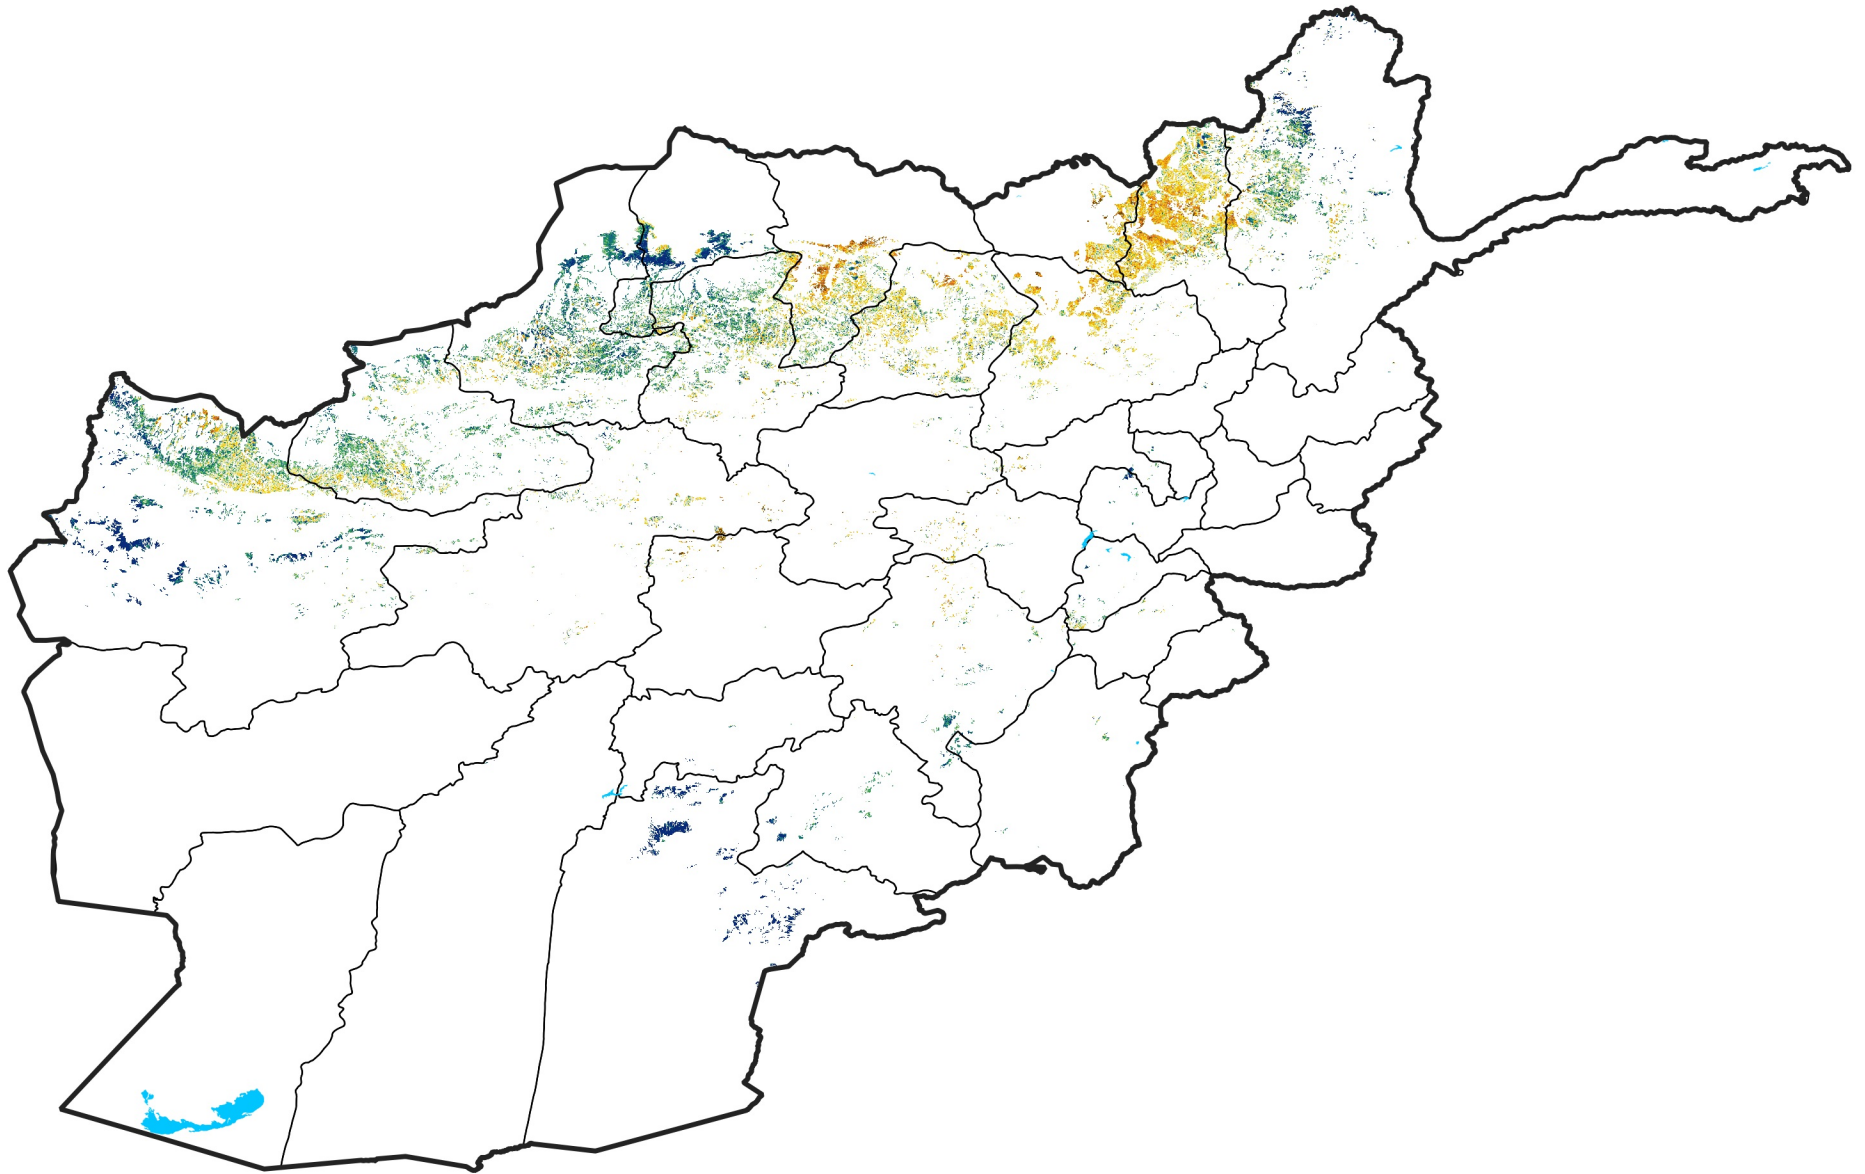

Afghanistan Rainfed Agricultural Areas

Percent of Mean NDVI

2020 / Mean (2012 - 2021)

Period 23 / Apr 16 - 25, 2020

Percent of Normal