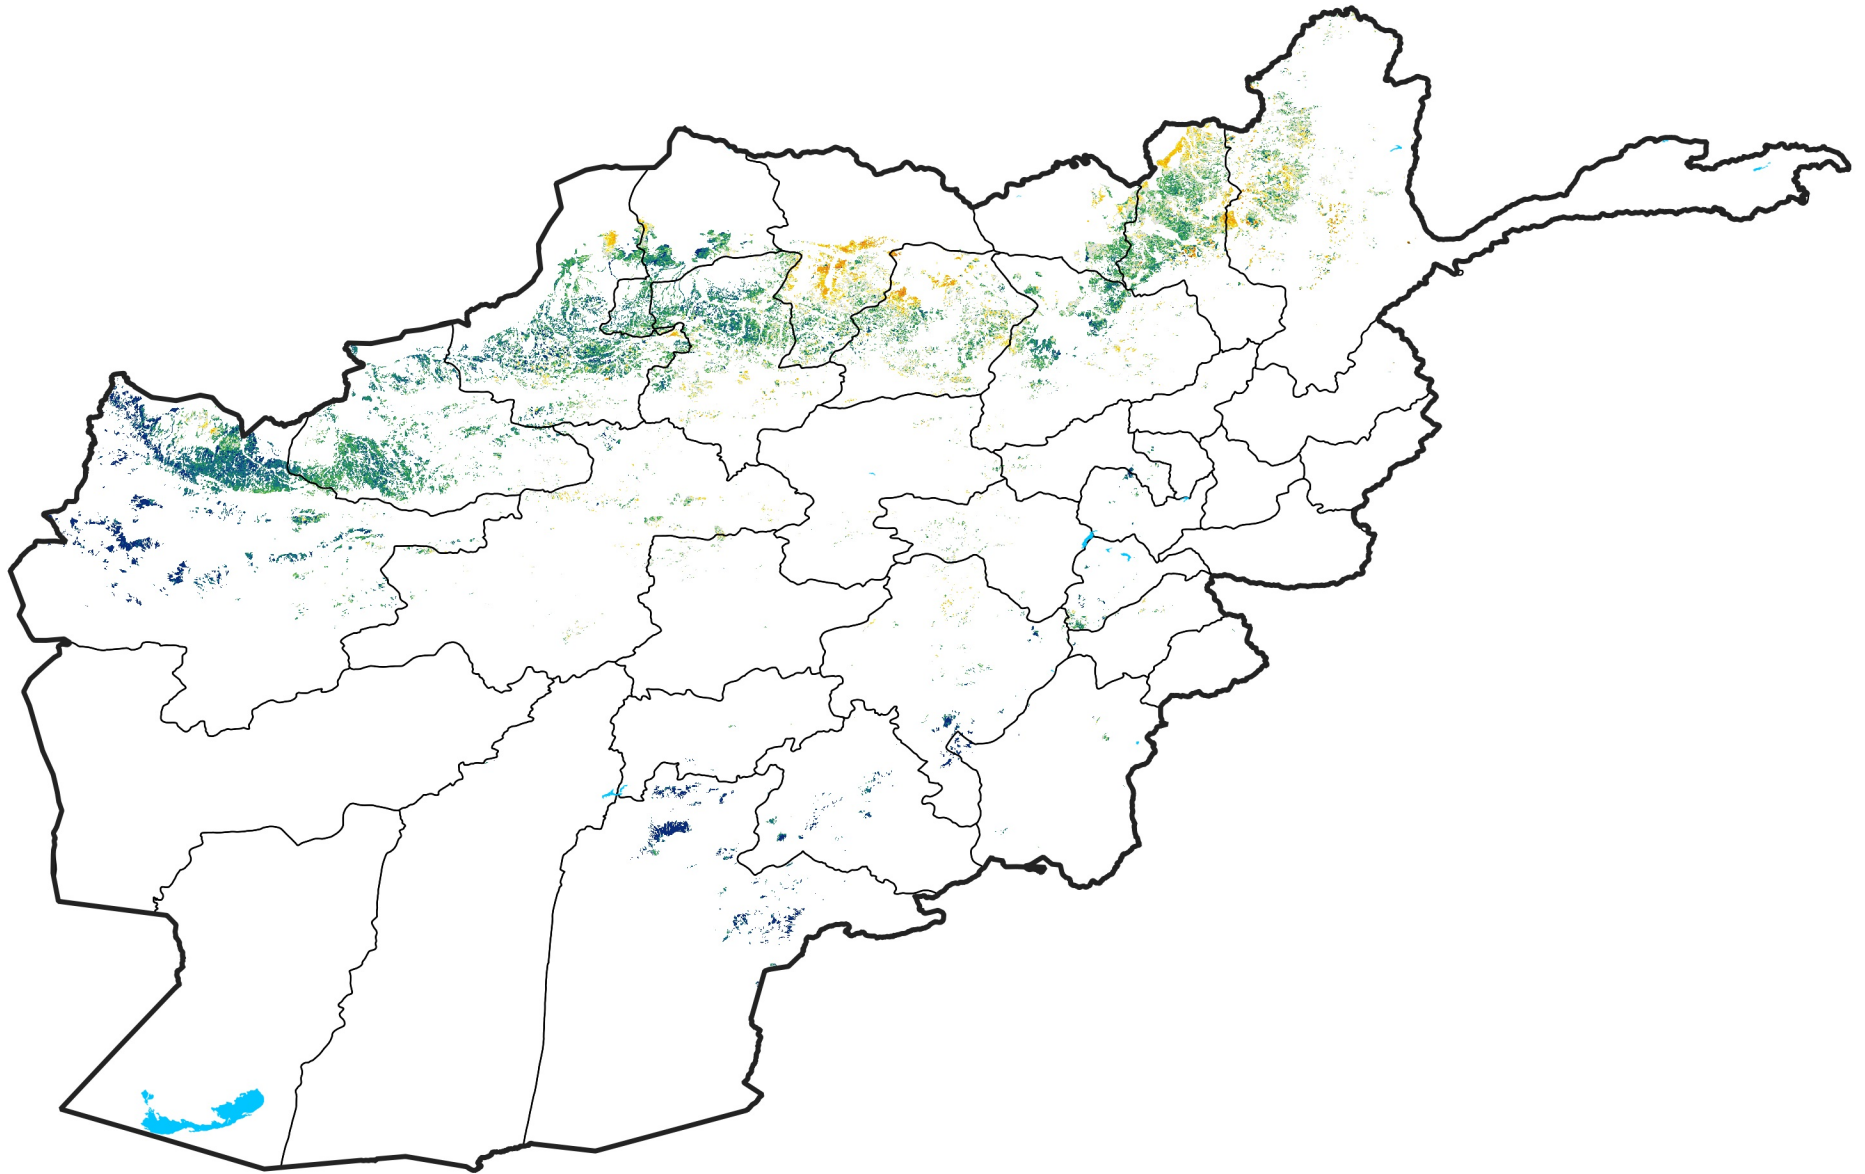

Afghanistan Rainfed Agricultural Areas

Percent of Mean NDVI

2020 / Mean (2012 - 2021)

Period 33 / Jun 06 - 15, 2020

Percent of Normal