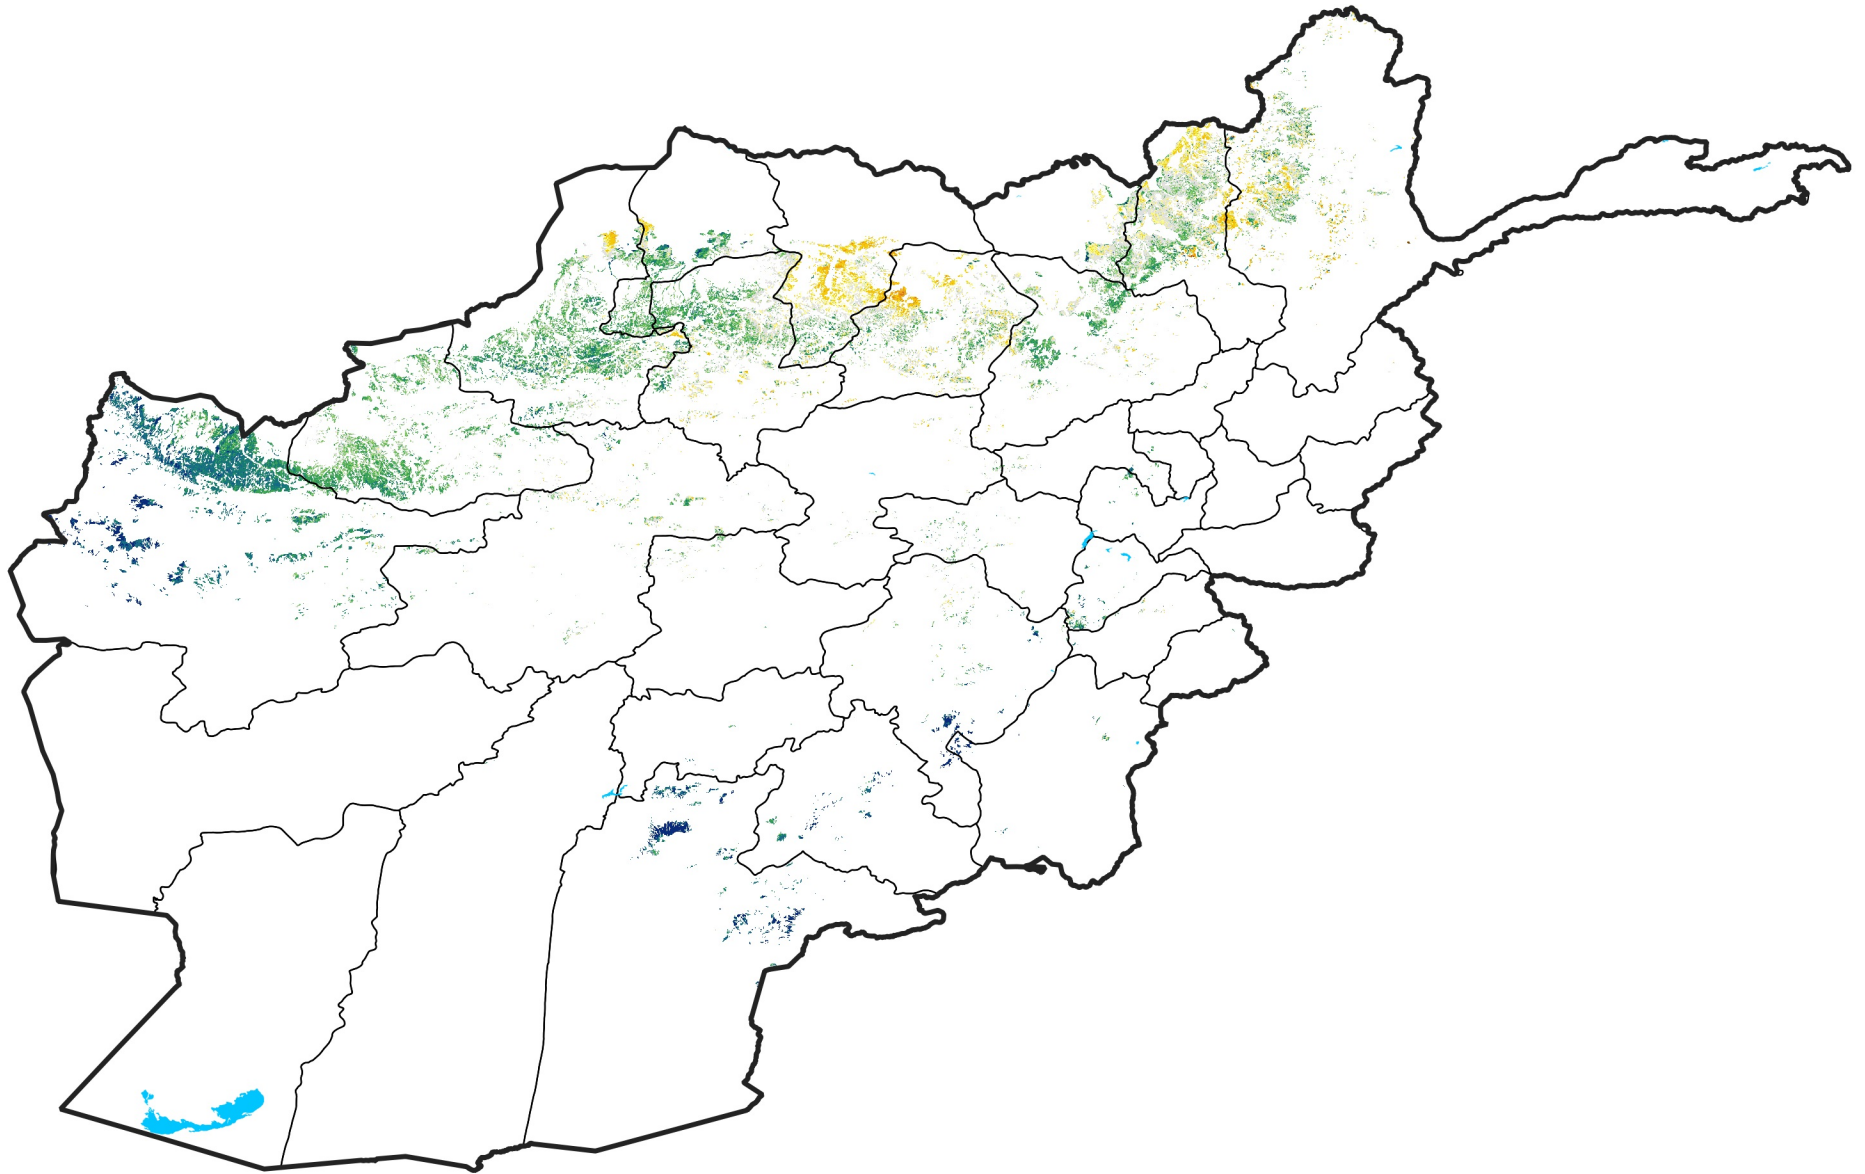

Afghanistan Rainfed Agricultural Areas

Percent of Mean NDVI

2020 / Mean (2012 - 2021)

Period 37 / Jun 26 - Jul 05, 2020

Percent of Normal