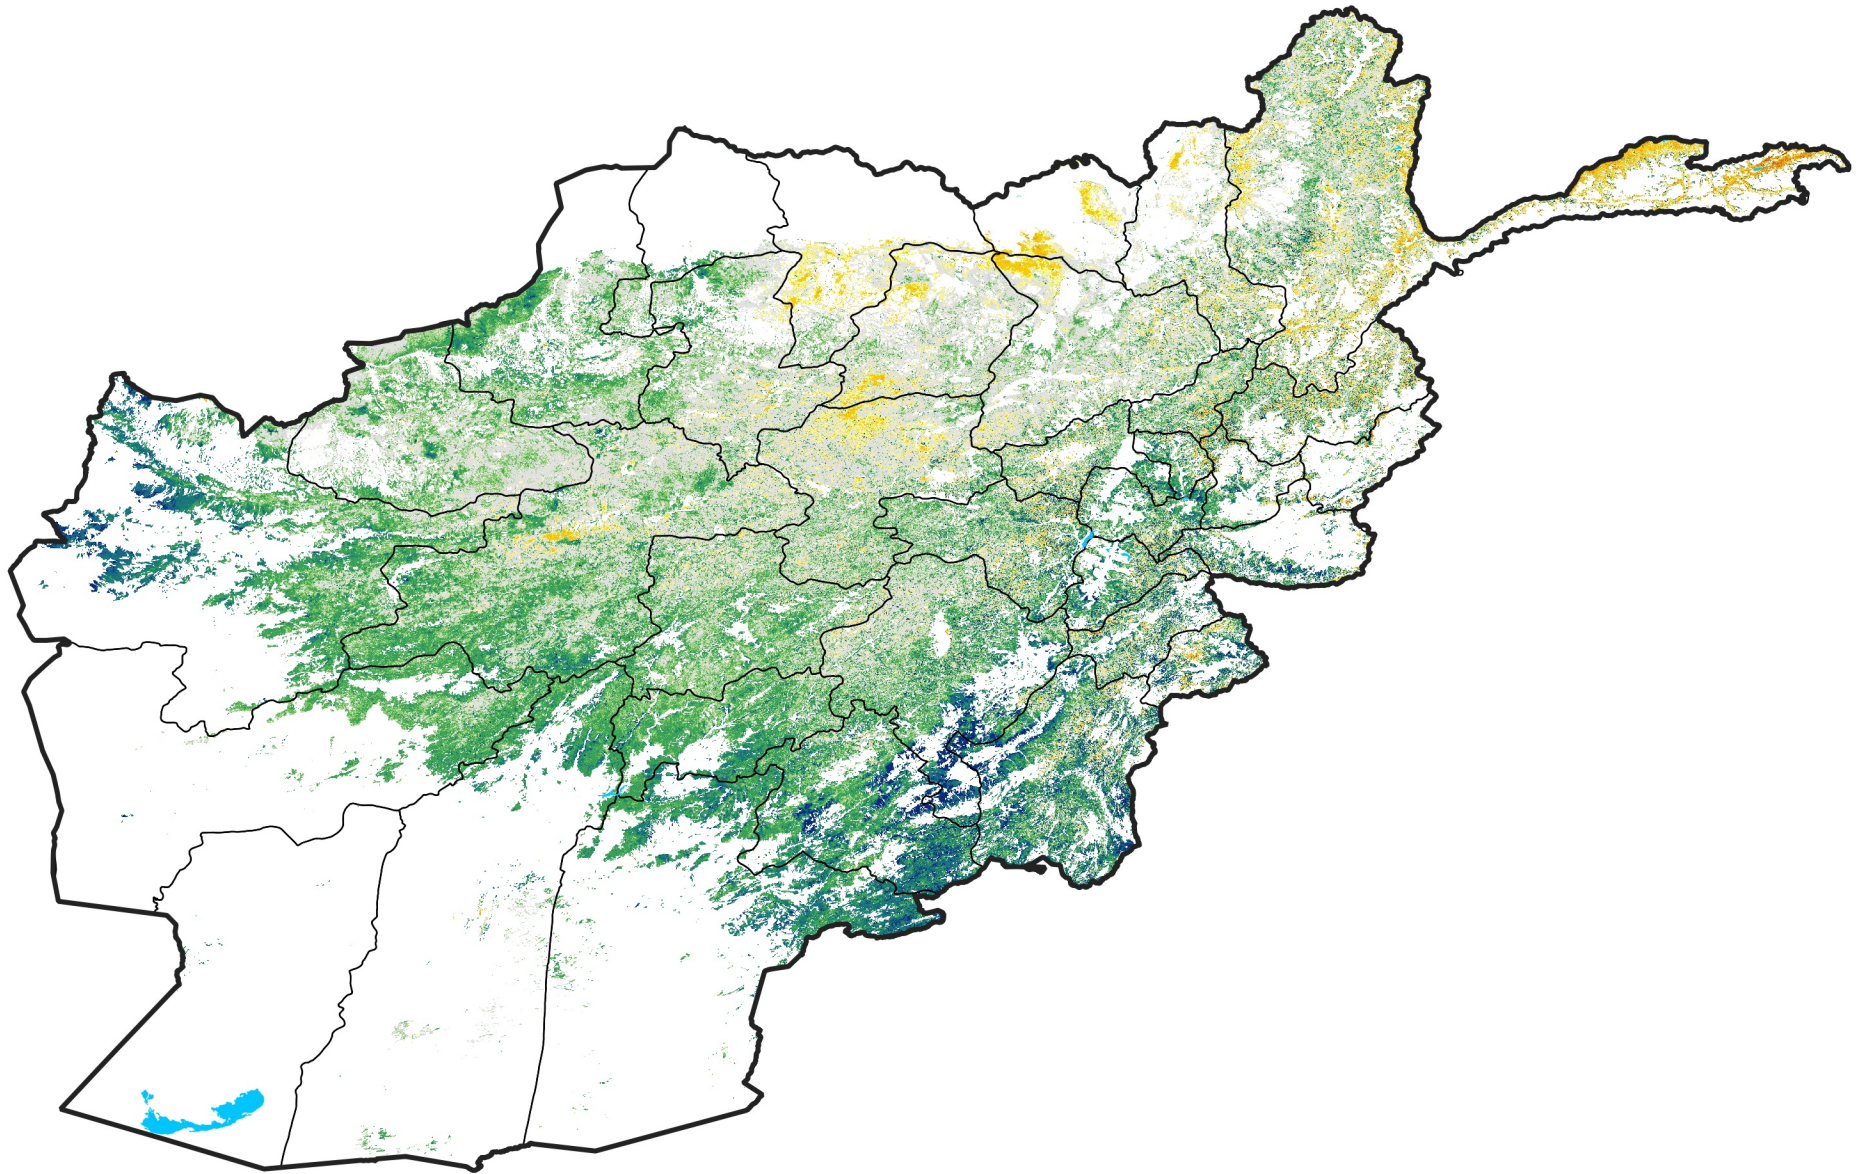

Afghanistan Rangeland Agricultural Areas

Percent of Mean NDVI

2020 / Mean (2012 - 2021)

Period 45 / Aug 06 - 15, 2020

Percent of Normal