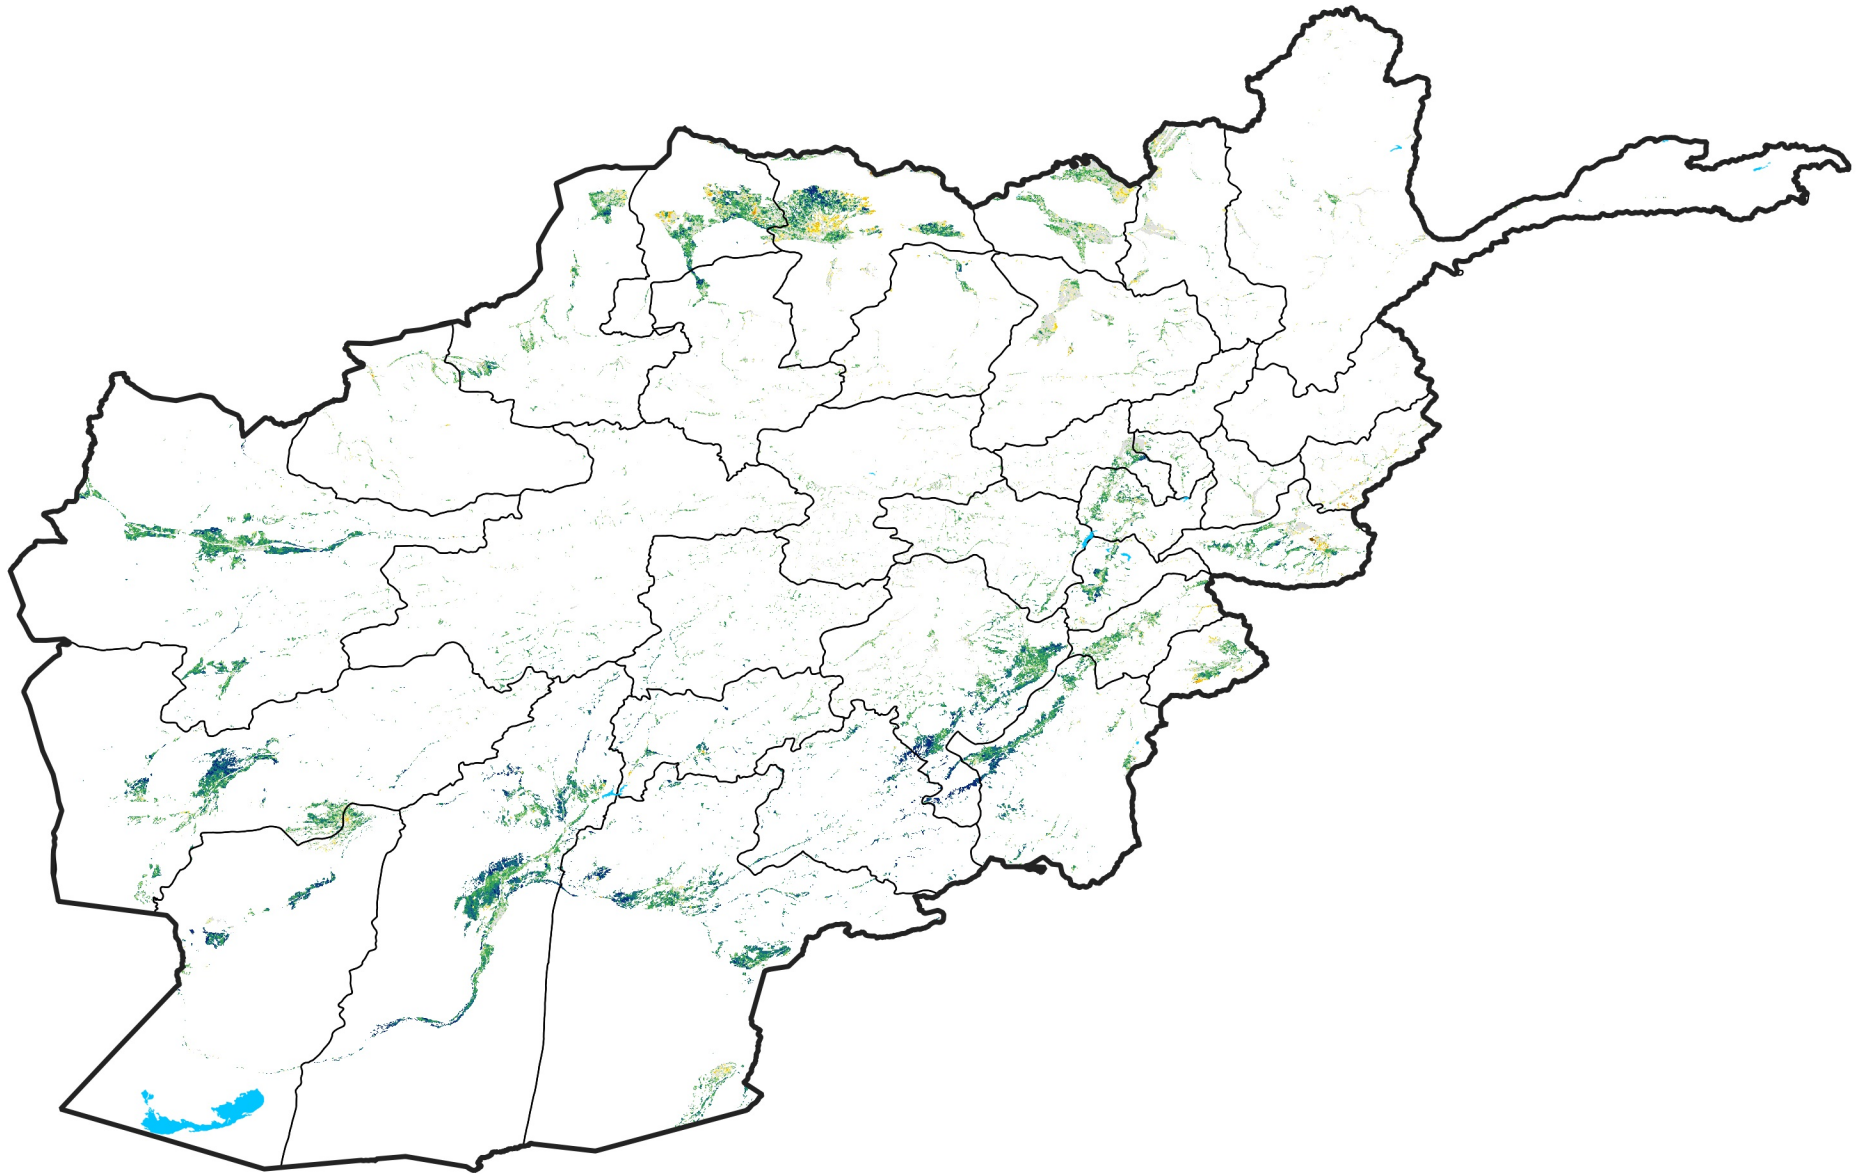

Afghanistan Irrigated Agricultural Areas

Percent of Mean NDVI

2020 / Mean (2012 - 2021)

Period 56 / Oct 01 - 10, 2020

Percent of Normal