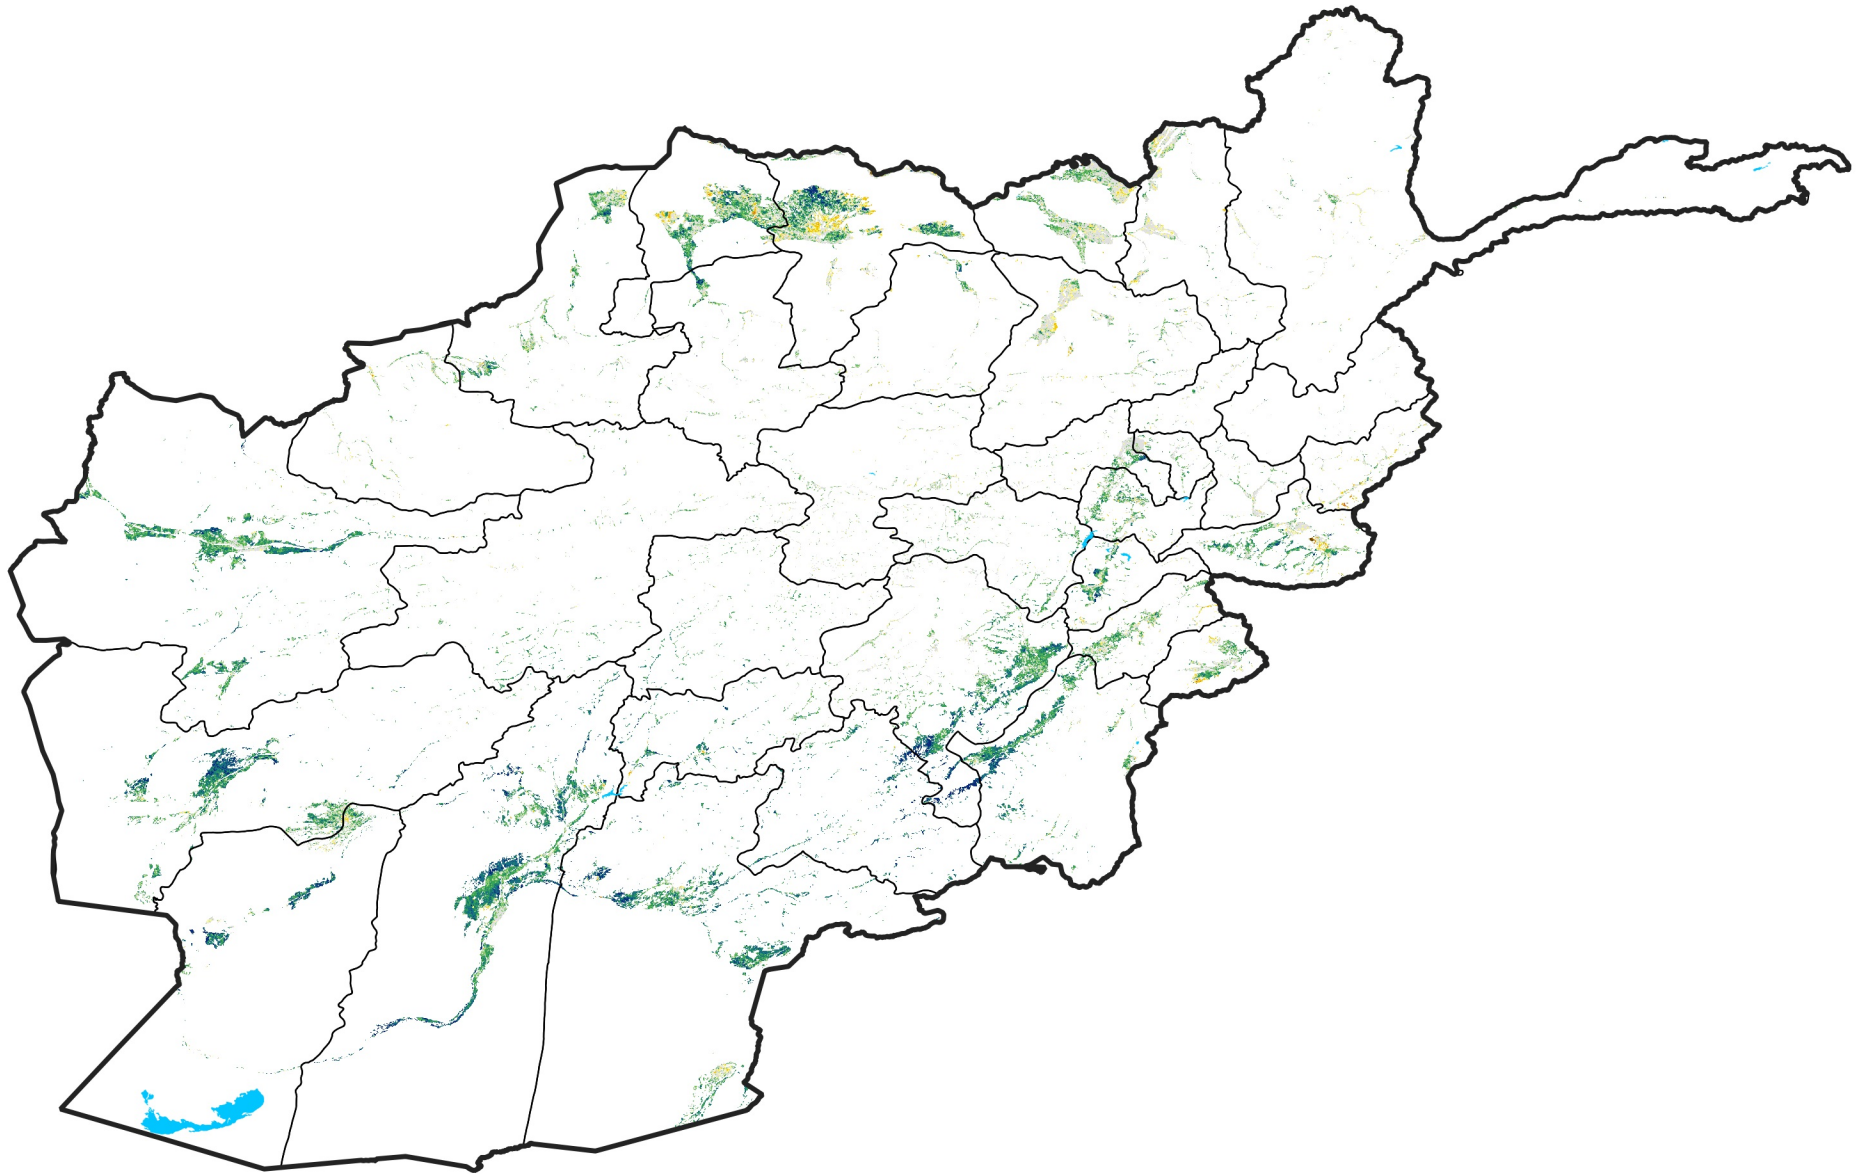

Afghanistan Irrigated Agricultural Areas

Percent of Mean NDVI

2020 / Mean (2012 - 2021)

Period 57 / Oct 06 - 15, 2020

Percent of Normal